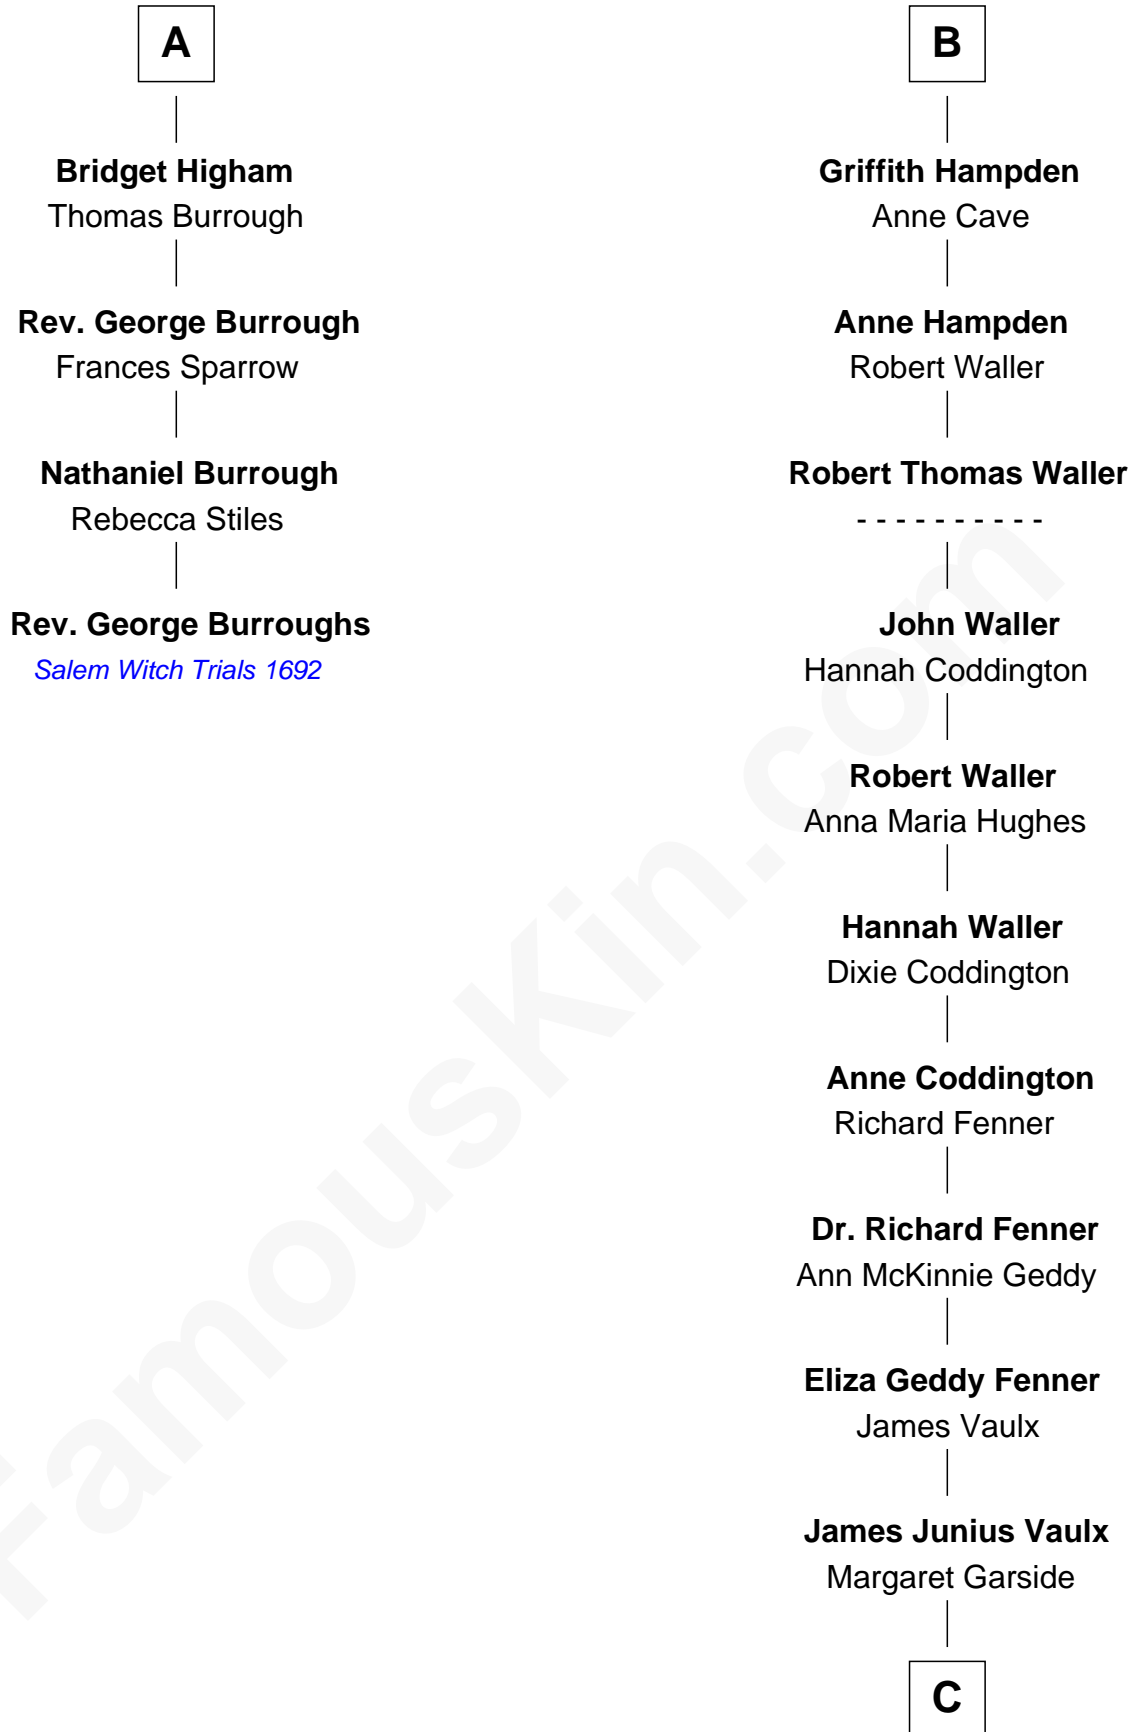

**FamousKin.com**  
**Relationship Chart of**  
**Rev. George Burroughs**

*Executed for Witchcraft, Salem 1692*

**10th cousin 9 times removed of**

**John McCain**

*U.S. Senator from Arizona*

**Sir John Howard**

Alice de Bois

**C**

**Katherine Davey Vault**  
Adm. John Sidney McCain

**Adm. John Sidney McCain**  
Roberta Wright

**John McCain**  
*U.S. Senator from Arizona*

FamousKin.com