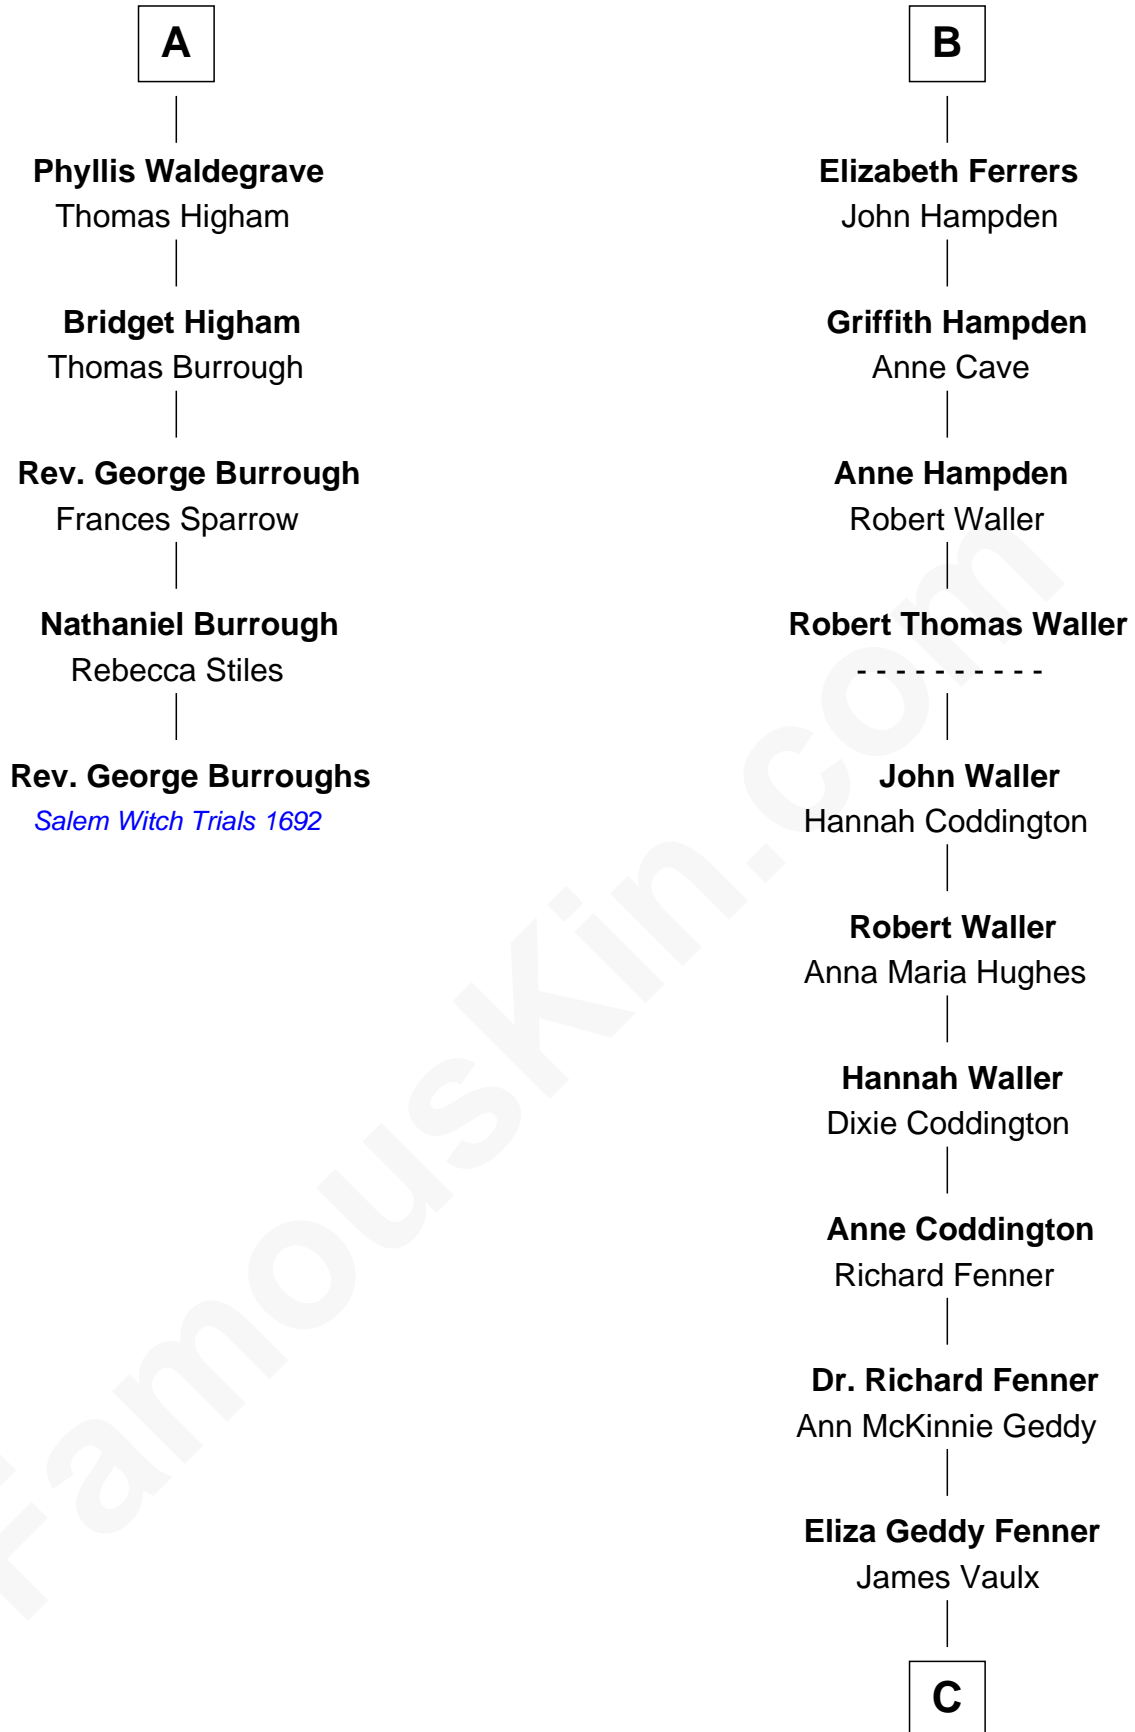

FamousKin.com

Relationship Chart of

Rev. George Burroughs

Executed for Witchcraft, Salem 1692

11th cousin 9 times removed of

John McCain

U.S. Senator from Arizona

C

James Junius Vaulx

Margaret Garside

Katherine Davey Vaulx

Adm. John Sidney McCain

Adm. John Sidney McCain

Roberta Wright

John McCain

U.S. Senator from Arizona