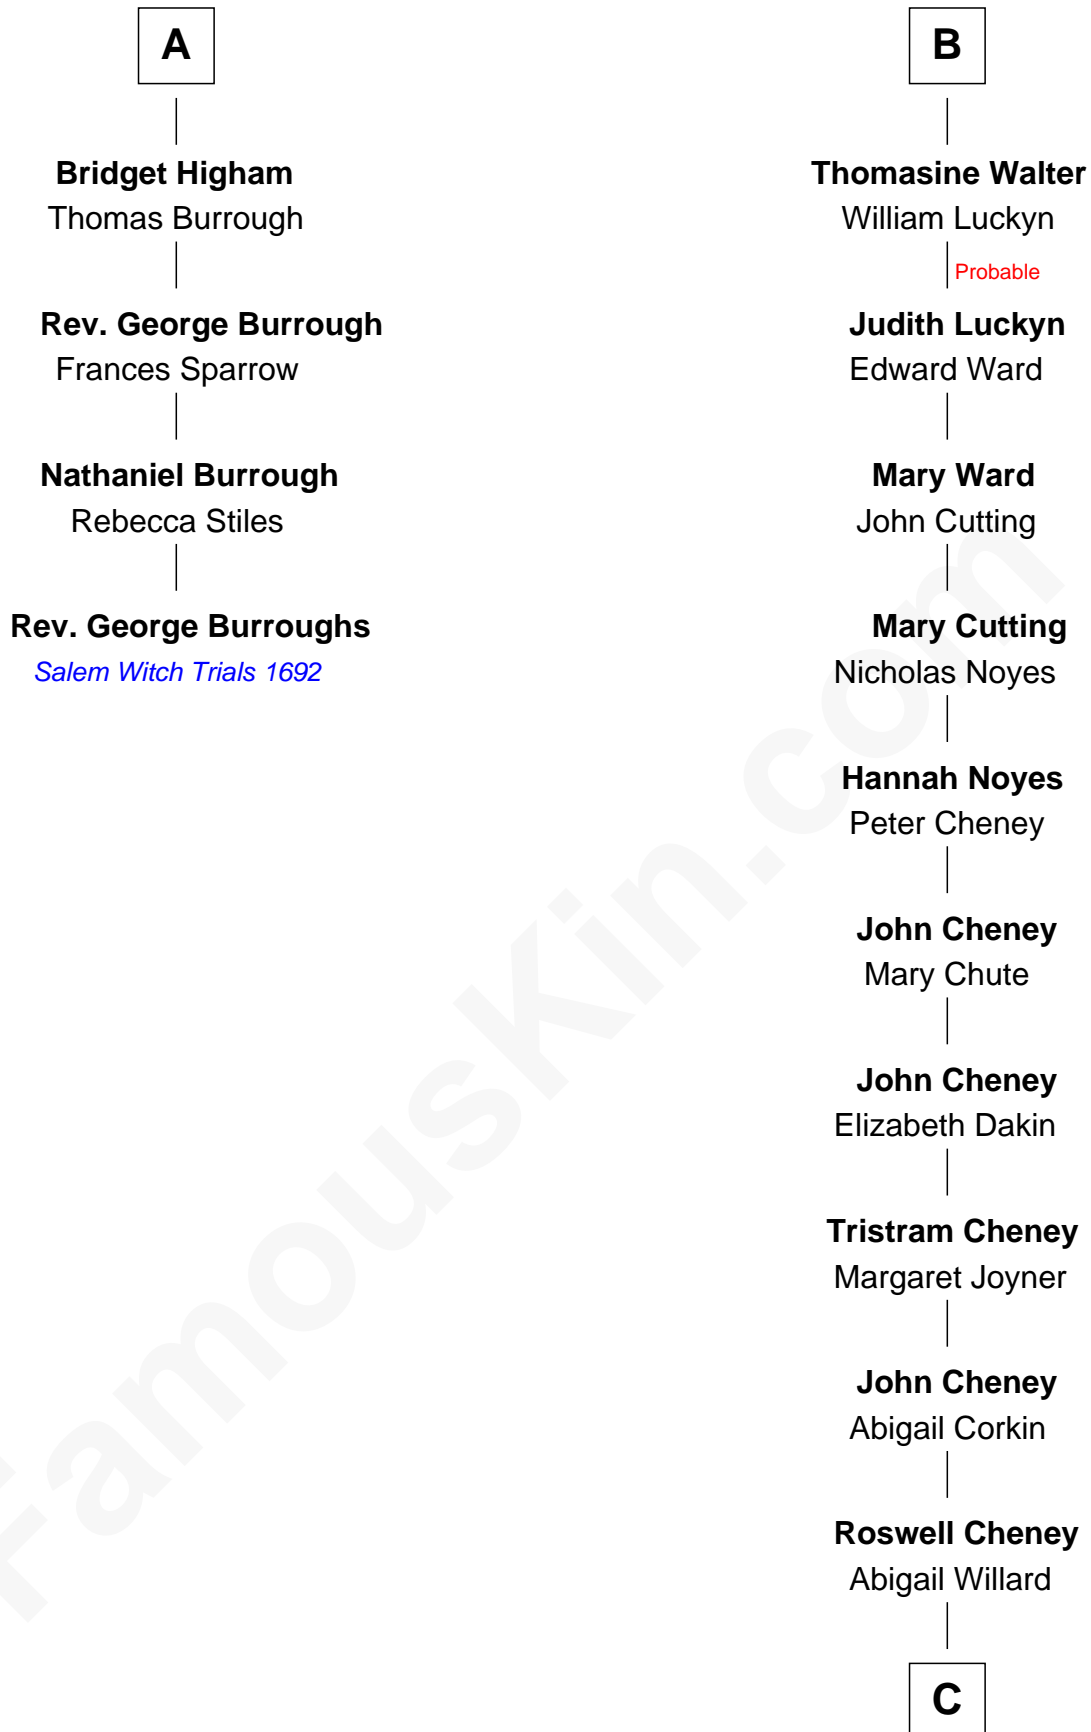

FamousKin.com

Relationship Chart of

Rev. George Burroughs
Executed for Witchcraft, Salem 1692

10th cousin 10 times removed of

Carole Lombard
Movie Actress

Sir John Howard
 Alice de Bois

C

James Cheney

Nancy B. Evans

Alice S. Cheney

Charles S. Knight

Elizabeth Jayne Knight

Frederick Christian Peters

Carole Lombard

Movie Actress

FamousKin.com