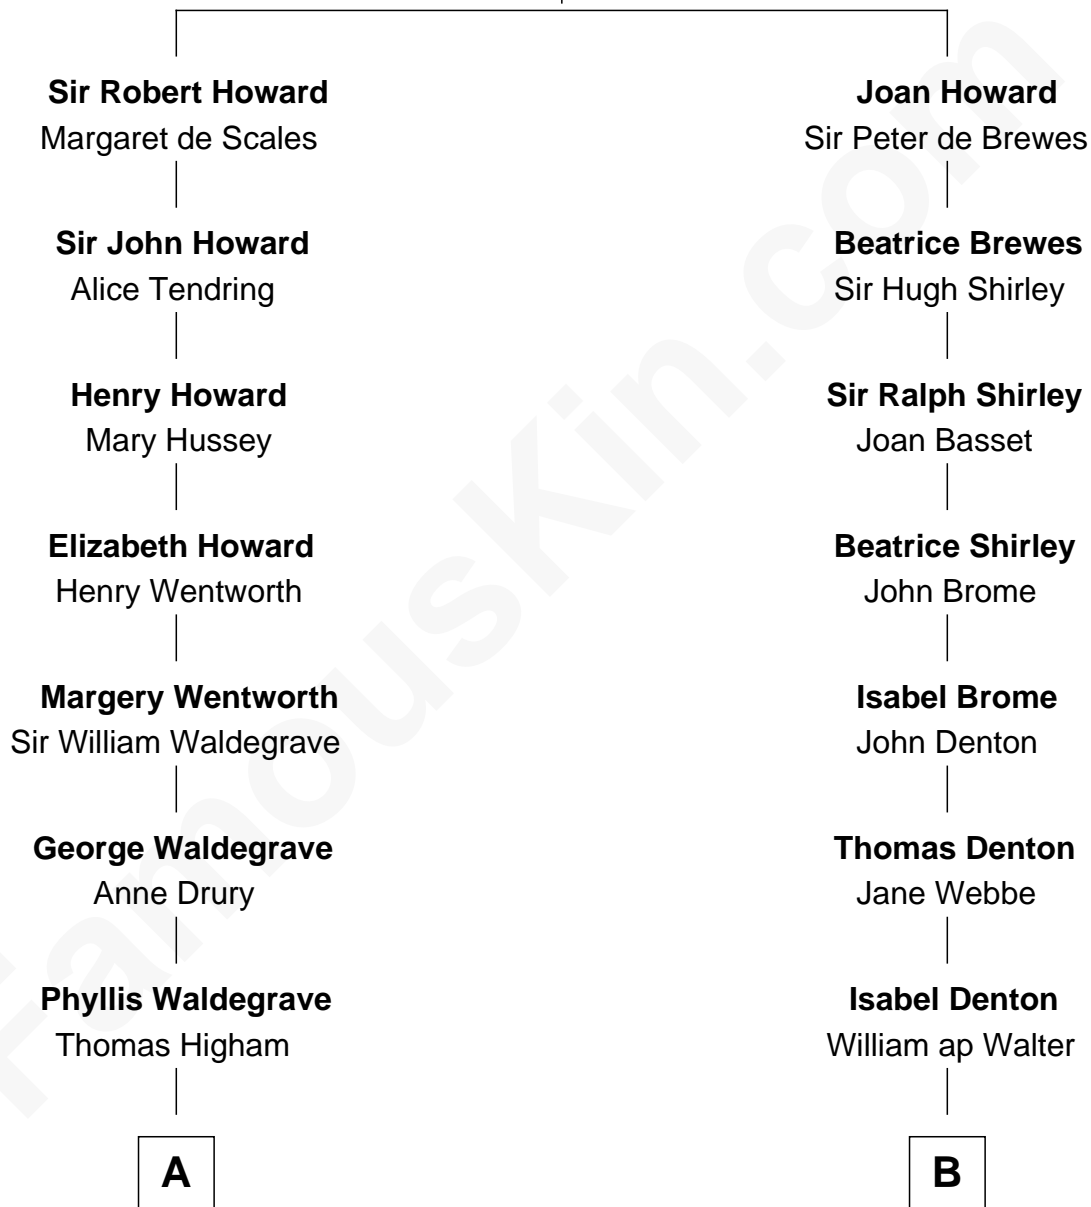

FamousKin.com

Relationship Chart of

Rev. George Burroughs
Executed for Witchcraft, Salem 1692

10th cousin 10 times removed of

Carole Lombard
Movie Actress

Sir John Howard
 Alice de Bois

C

James Cheney

Nancy B. Evans

Alice S. Cheney

Charles S. Knight

Elizabeth Jayne Knight

Frederick Christian Peters

Carole Lombard

Movie Actress

FamousKin.com