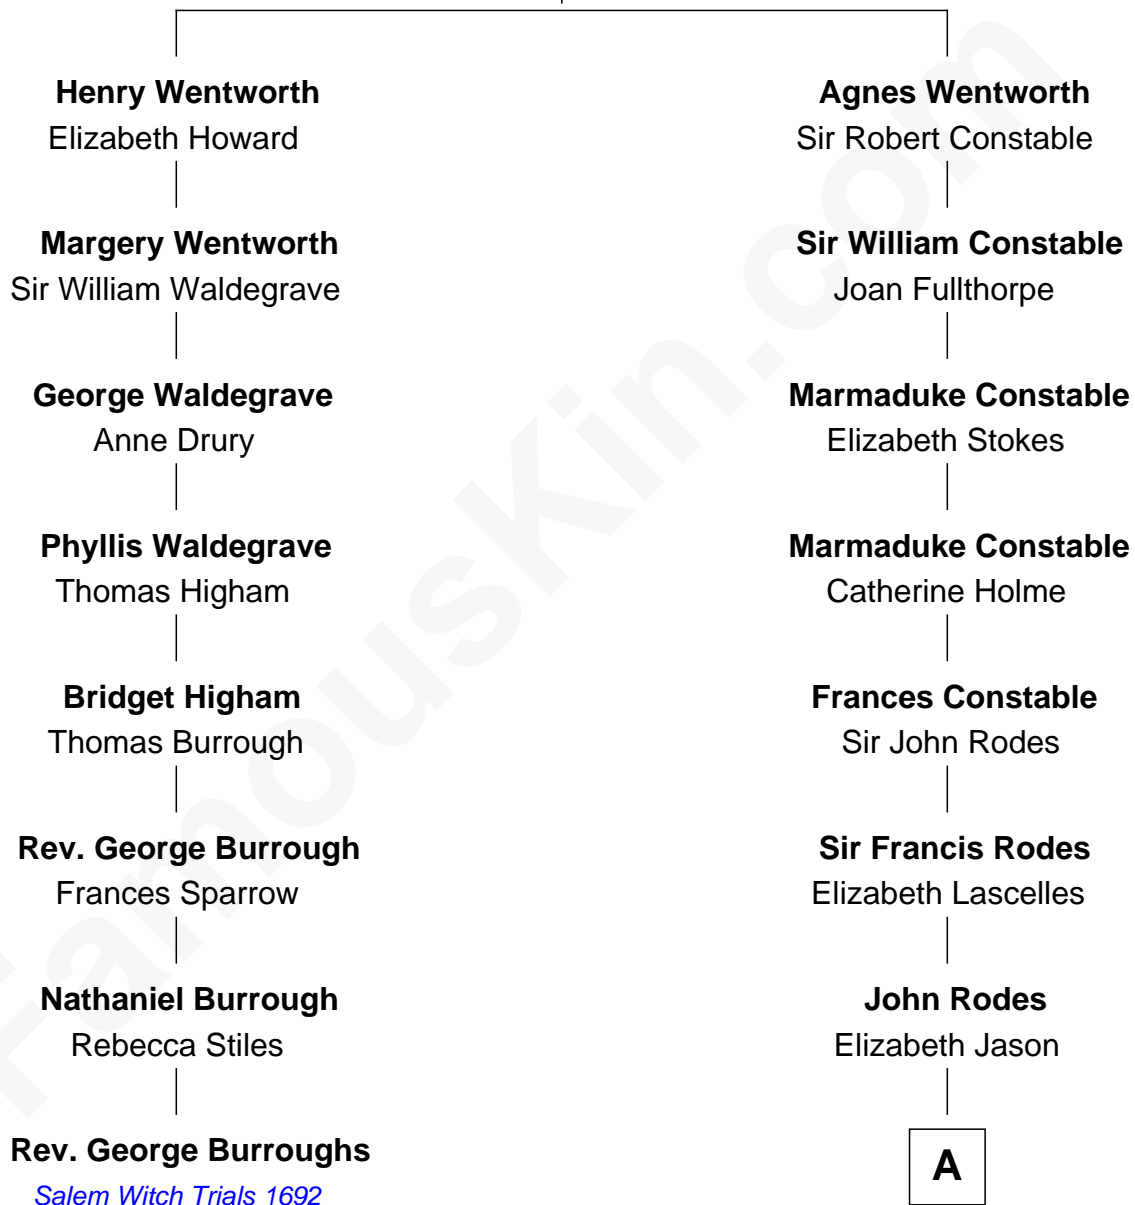

## Relationship Chart of

### Rev. George Burroughs

*Executed for Witchcraft, Salem 1692*

7th cousin 10 times removed of

**Illeana Douglas**

*TV and Movie Actress*

**Sir Roger Wentworth**

Margery Despencer

**A**

**Charles Rodes**

Frances - - - - -

**John Rodes**

Mary Crawford

**Ann Rodes**

William Thomson

**Rodes Thomson**

Sally Vivian