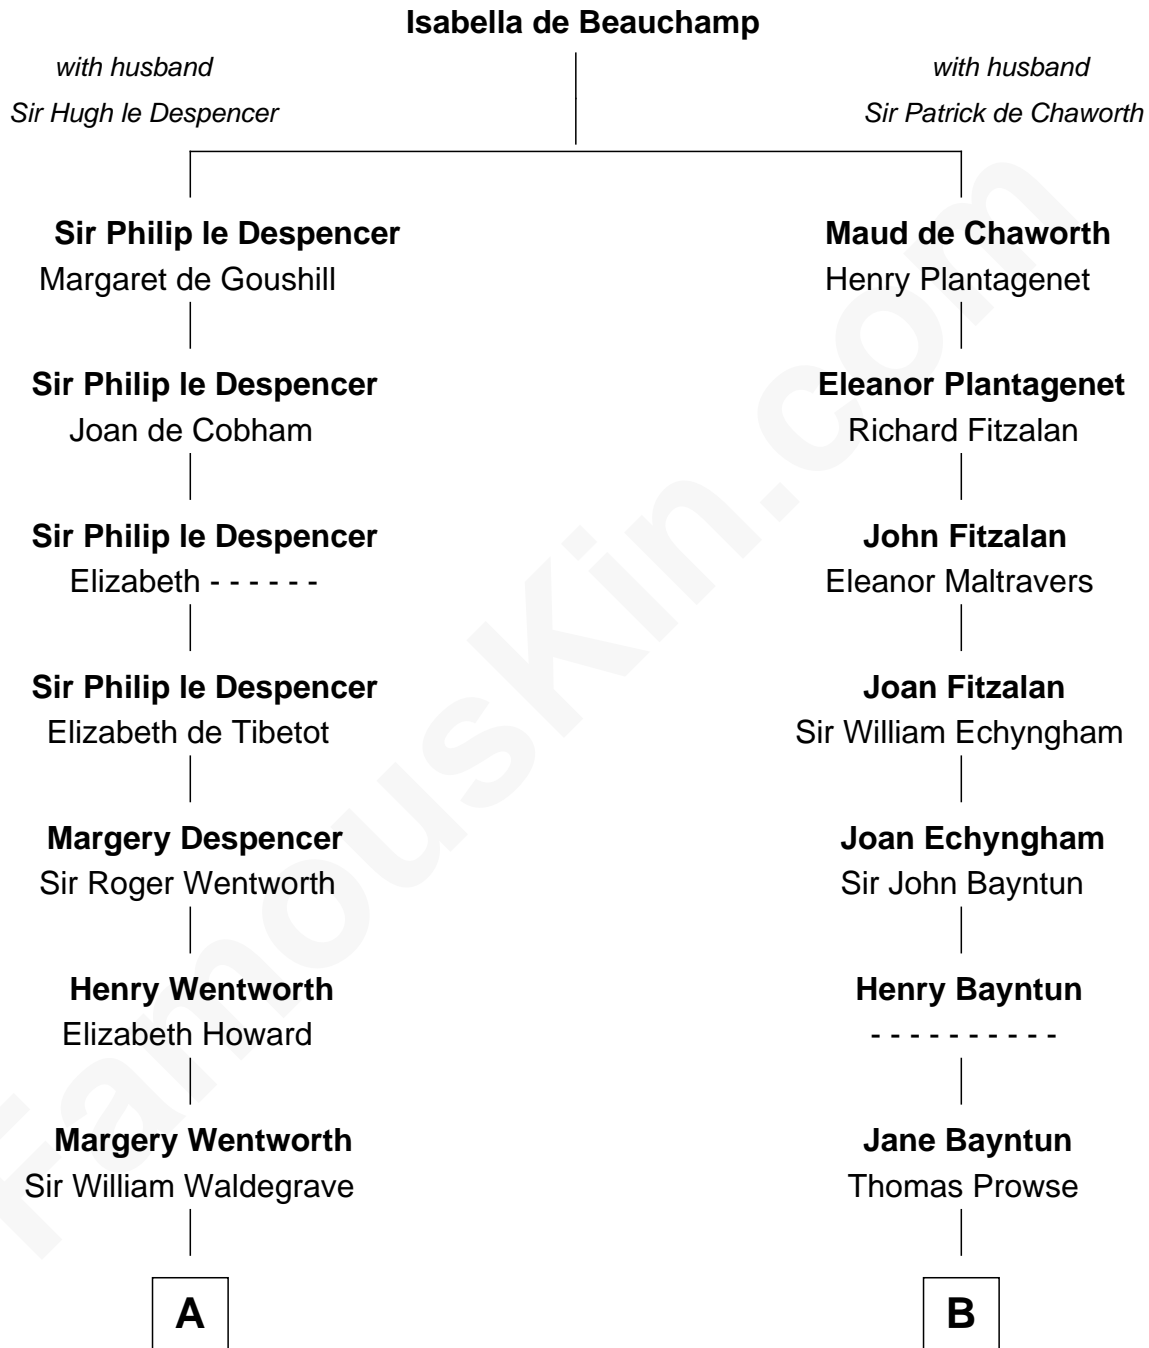

FamousKin.com Relationship Chart of

Rev. George Burroughs
Executed for Witchcraft, Salem 1692

12th cousin 8 times removed of

Sarah Palin
9th Governor of Alaska

C

—
May Belle Ruddock
Henry Charles Brandt

—
Nellie Marie Brandt
Charles Francis Heath

—
Charles Richard Heath
Sarah Sheeran

—
Sarah Palin
9th Governor of Alaska

FamousKin.com