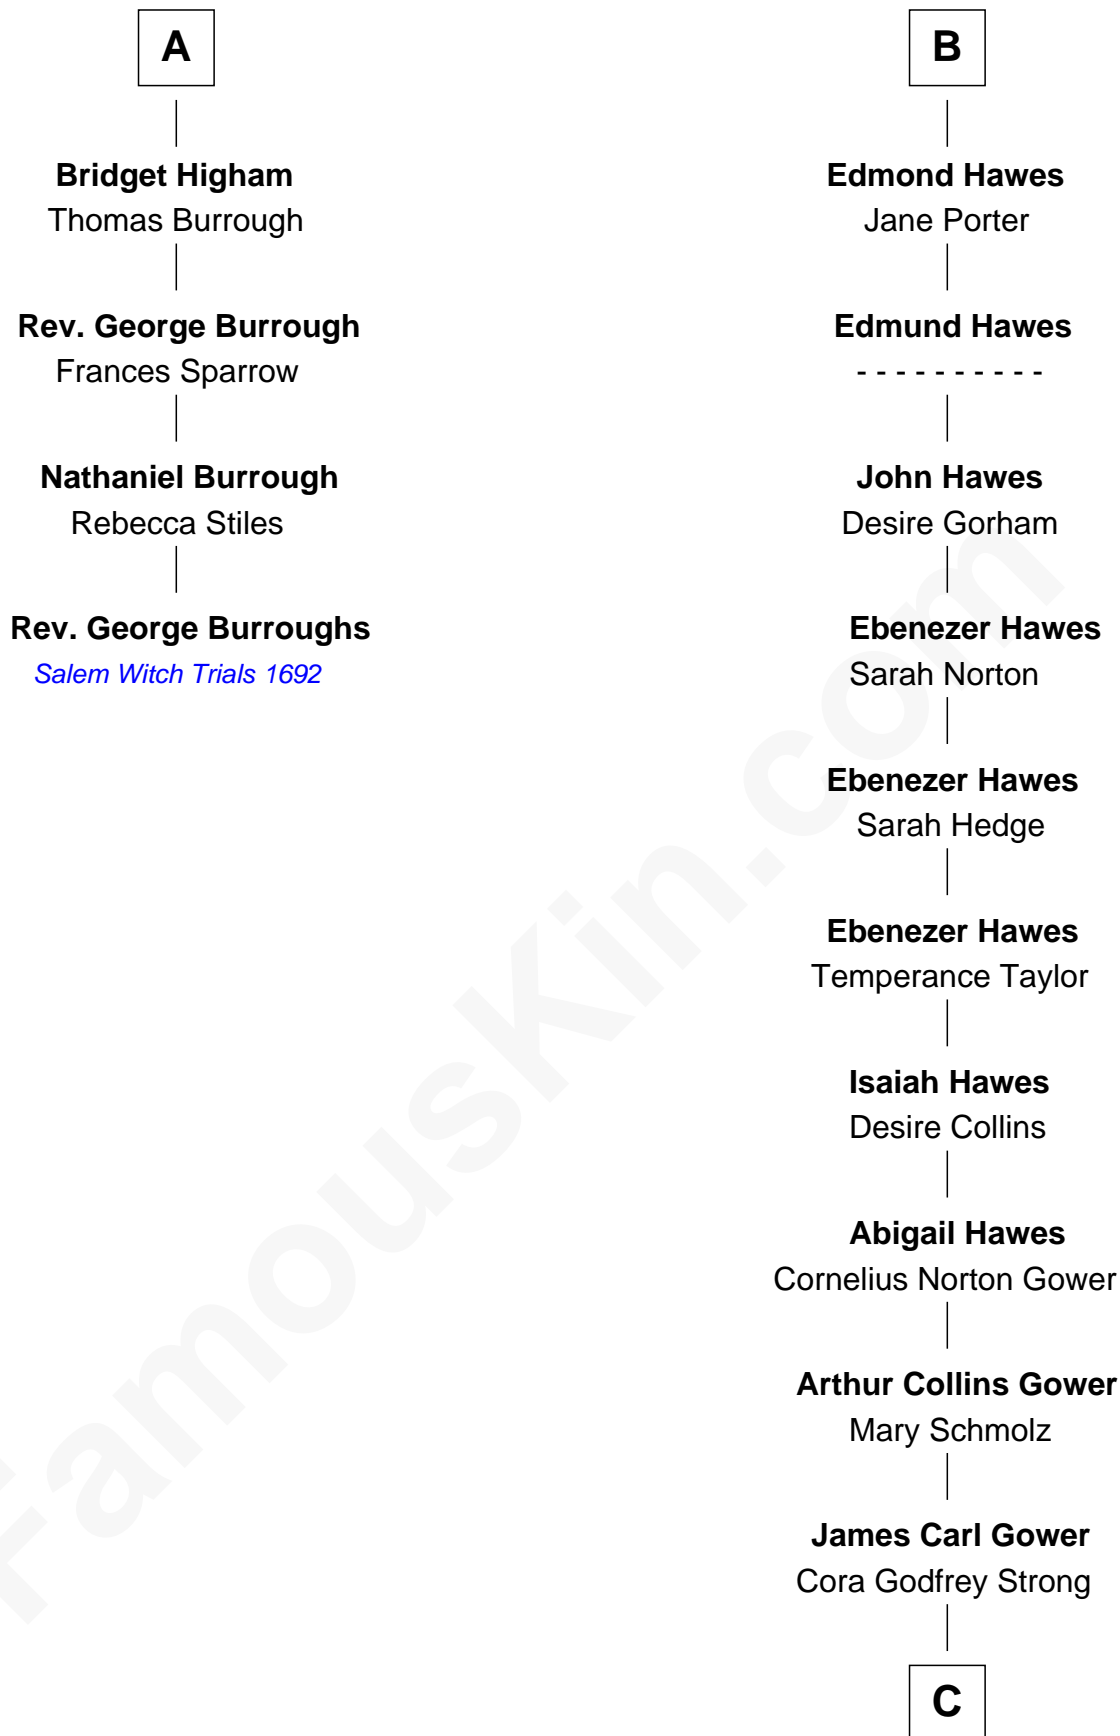

FamousKin.com

Relationship Chart of

Rev. George Burroughs
Executed for Witchcraft, Salem 1692

10th cousin 9 times removed of

Sarah Palin
9th Governor of Alaska

Sir John Howard
 Alice de Bois

C

Helen Louise Gower
Clement James Sheeran

Sarah Sheeran
Charles Richard Heath

Sarah Palin
9th Governor of Alaska

FamousKin.com