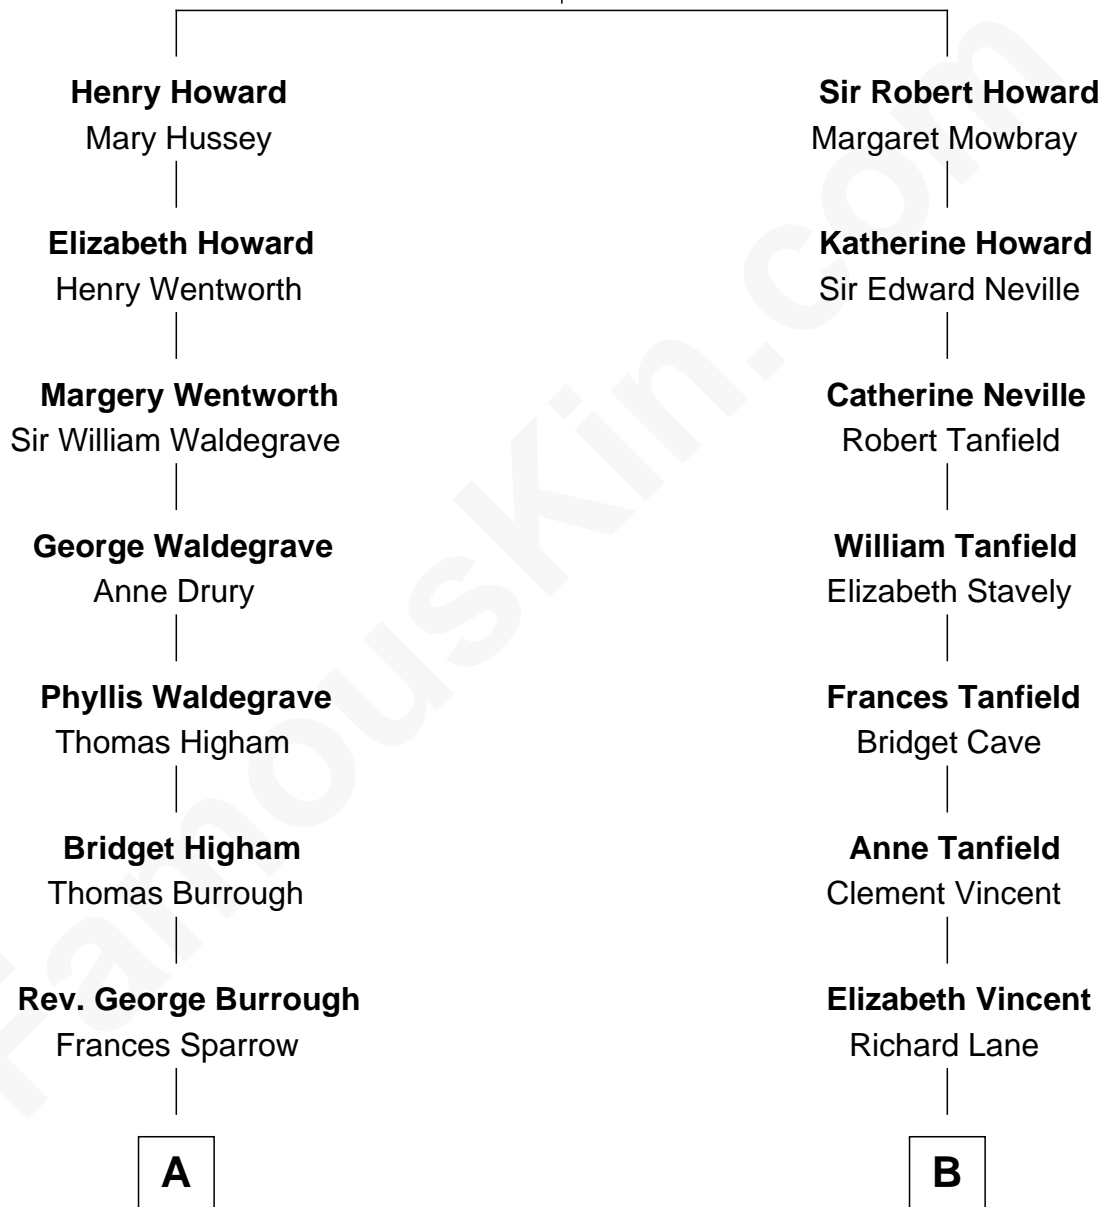

FamousKin.com

Relationship Chart of

Rev. George Burroughs

Executed for Witchcraft, Salem 1692

8th cousin 4 times removed of

Thomas Jefferson

3rd U.S. President and Signer of the Declaration of Independence

Sir John Howard

Alice Tendring

A

Nathaniel Burrough

Rebecca Stiles

Rev. George Burroughs

Salem Witch Trials 1692

B

Dorothy Lane