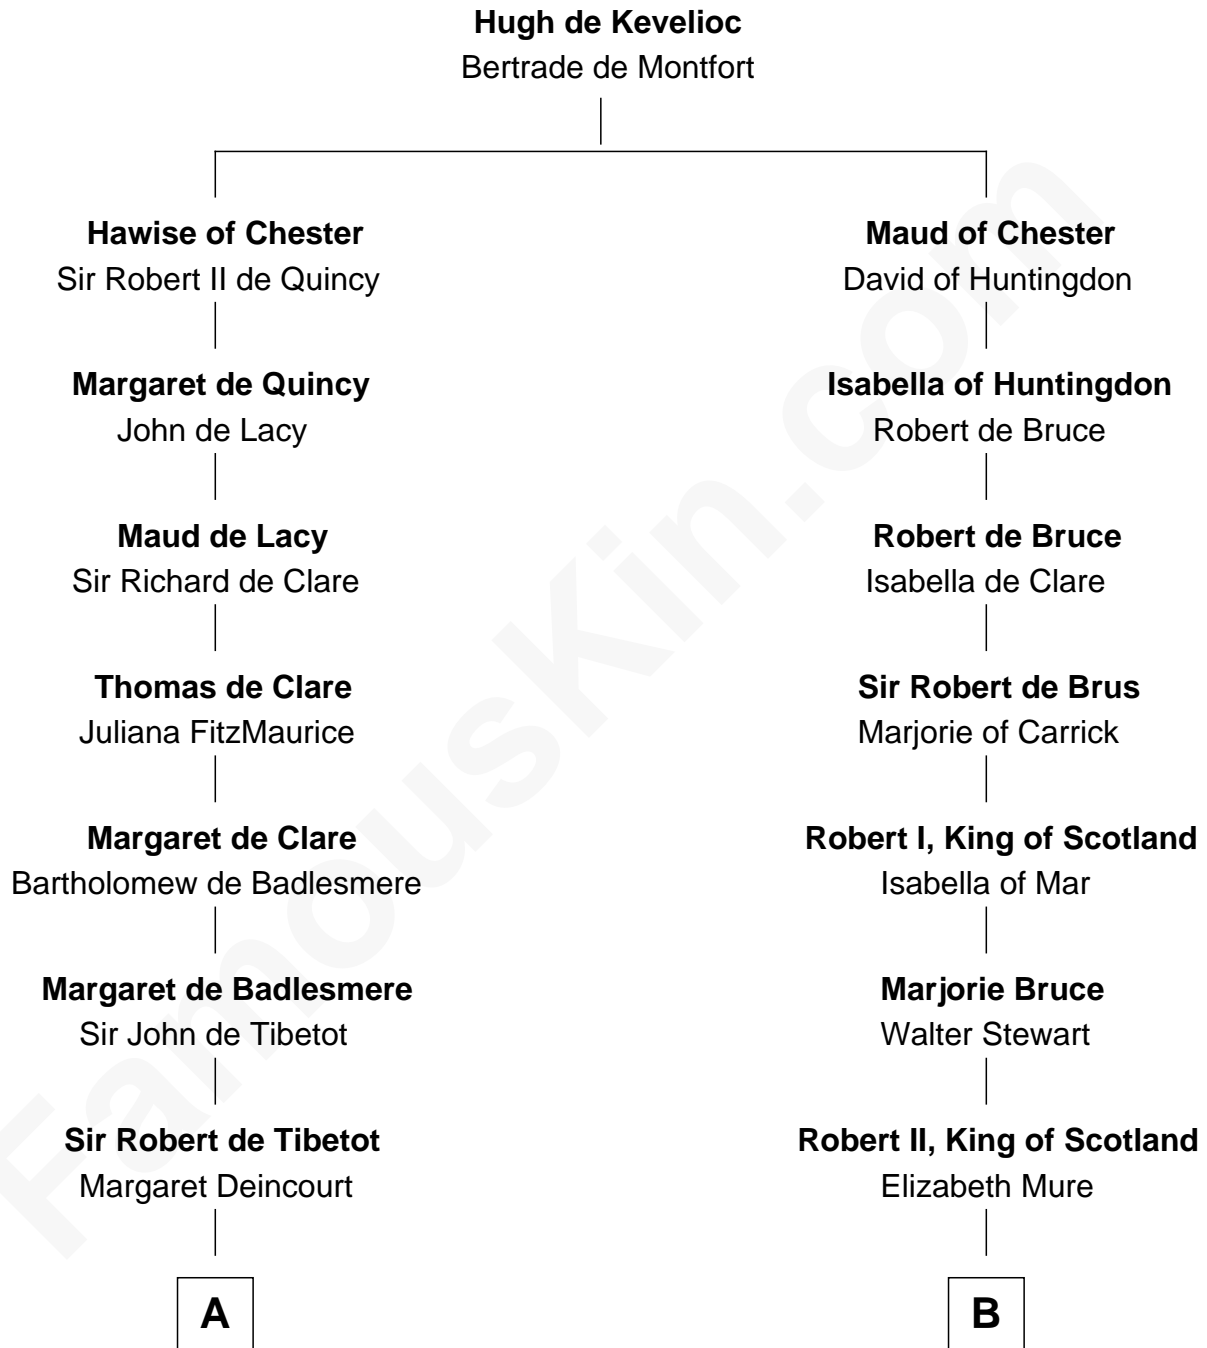

FamousKin.com

Relationship Chart of

Rev. George Burroughs

Executed for Witchcraft, Salem 1692

16th cousin 5 times removed of

Alexander Hamilton

1st U.S. Secretary of the Treasury

C

Alexander Cunningham

Janet Cunningham

Rebecca Cunningham

John Hamilton

Alexander Hamilton

Elizabeth Pollock

James A. Hamilton

Rachel Fawcett