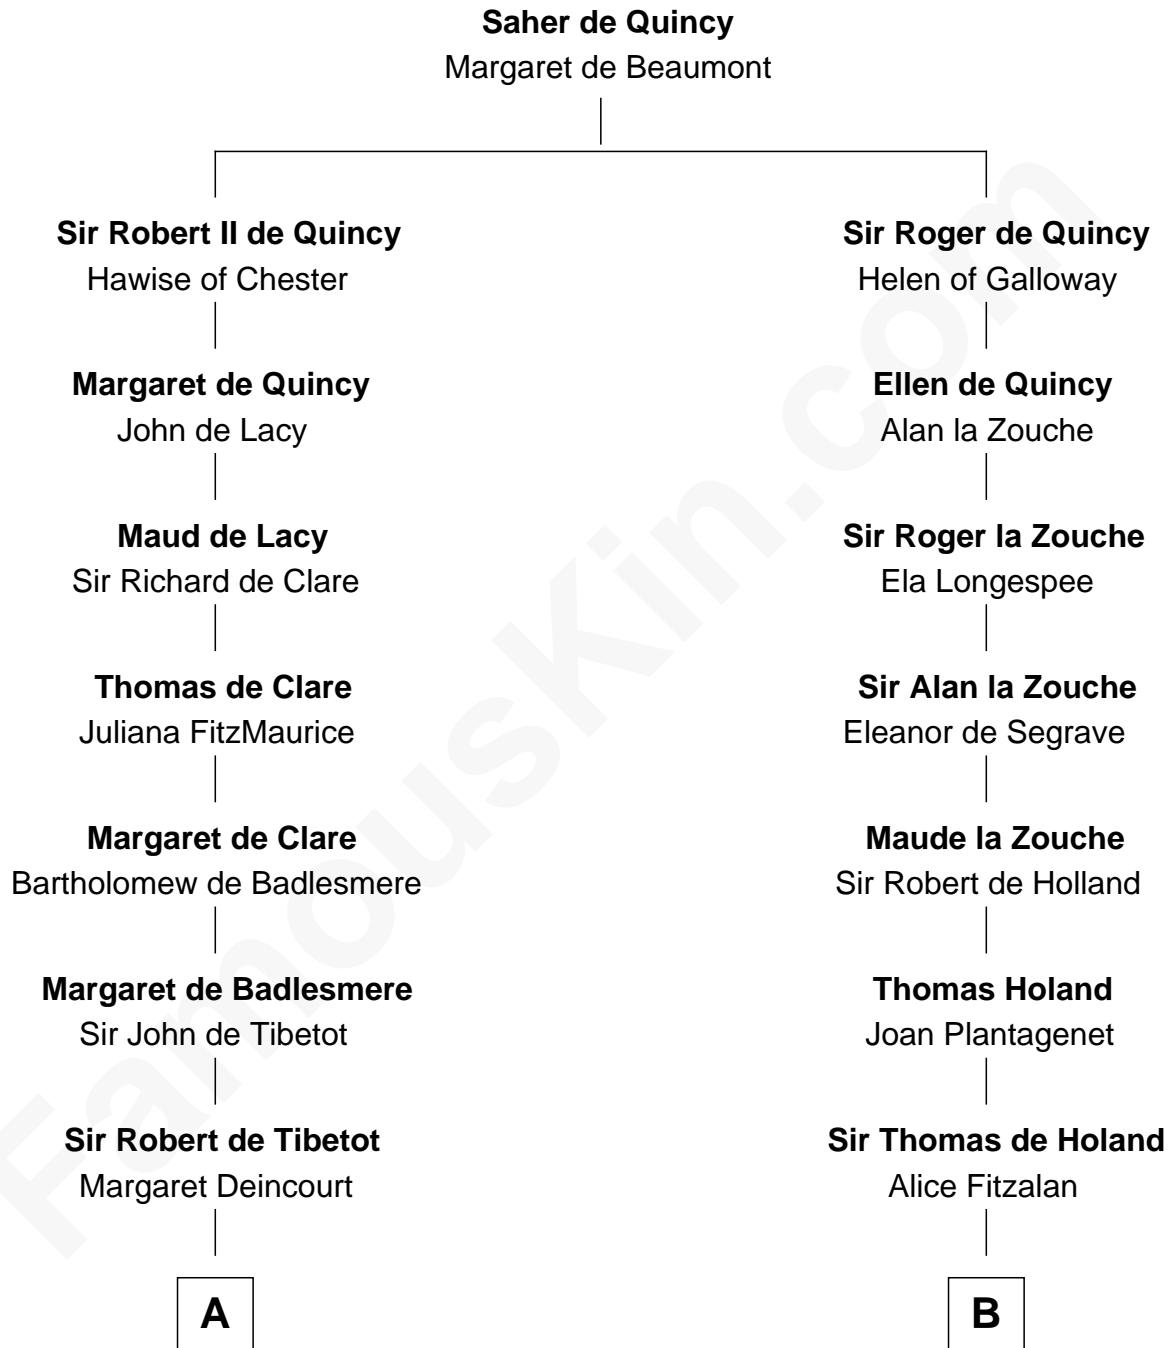

FamousKin.com

Relationship Chart of

Rev. George Burroughs

Executed for Witchcraft, Salem 1692

16th cousin 5 times removed of

Alexander Hamilton

1st U.S. Secretary of the Treasury