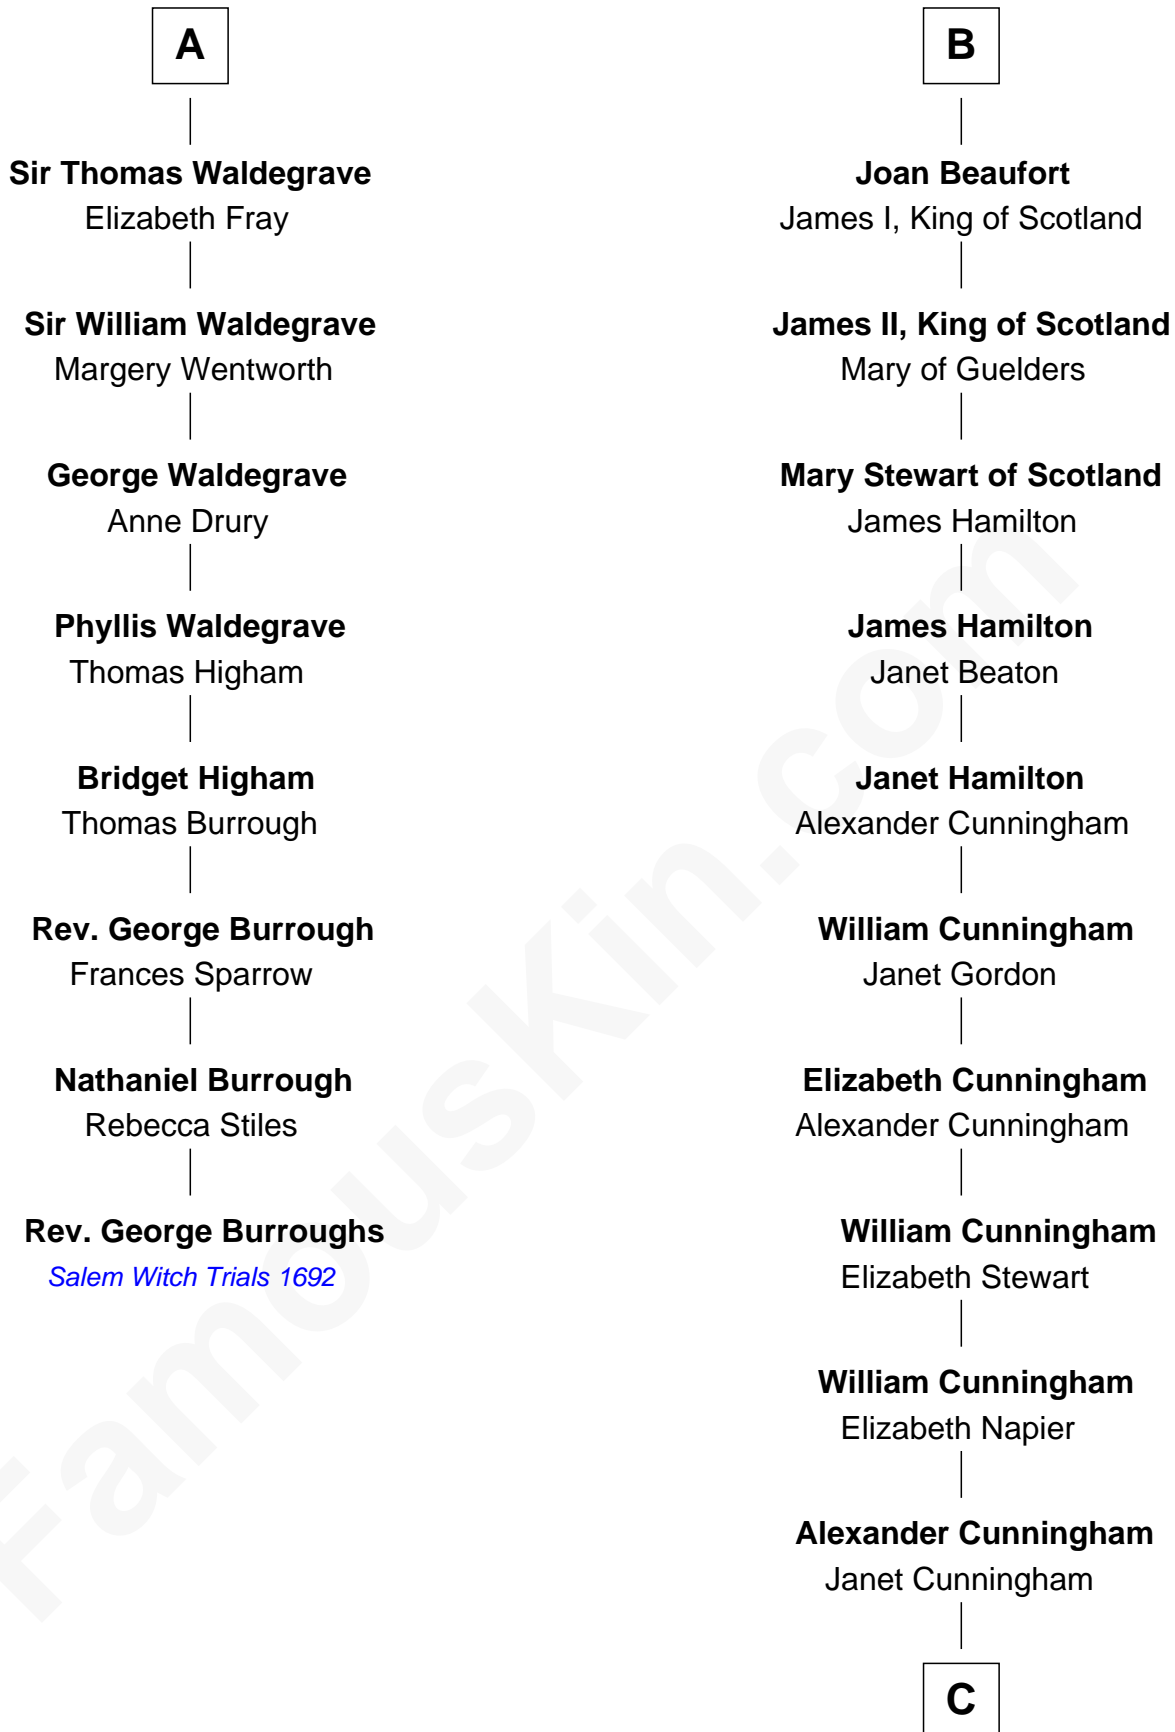

FamousKin.com

Relationship Chart of

Rev. George Burroughs

Executed for Witchcraft, Salem 1692

14th cousin 6 times removed of

Alexander Hamilton

1st U.S. Secretary of the Treasury

Sir William Longespee

Ela of Salisbury

C

Rebecca Cunningham

John Hamilton

Alexander Hamilton

Elizabeth Pollock

James A. Hamilton

Rachel Fawcett