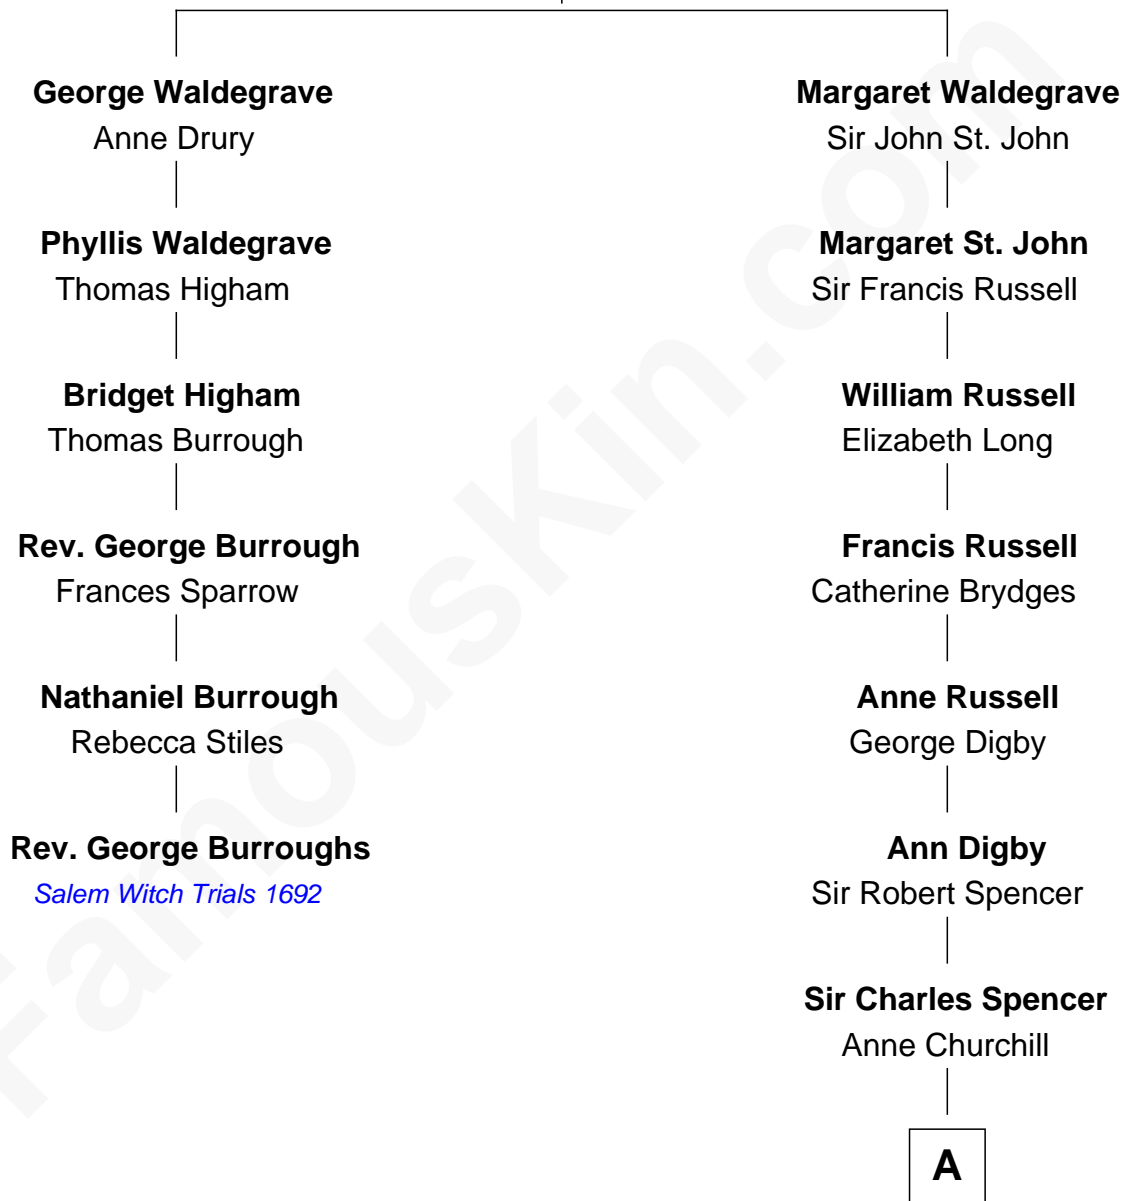

## Relationship Chart of

**Rev. George Burroughs**  
*Executed for Witchcraft, Salem 1692*

5th cousin 9 times removed of

**Princess Diana**  
*Princess of Wales*

**Sir William Waldegrave**  
 Margery Wentworth

**A**

**John Spencer**

Georgiana Carolina Carteret

**John Spencer**

Margaret Georgiana Poyntz

**George John Spencer**

Lavina Bingham

**Frederick Spencer**