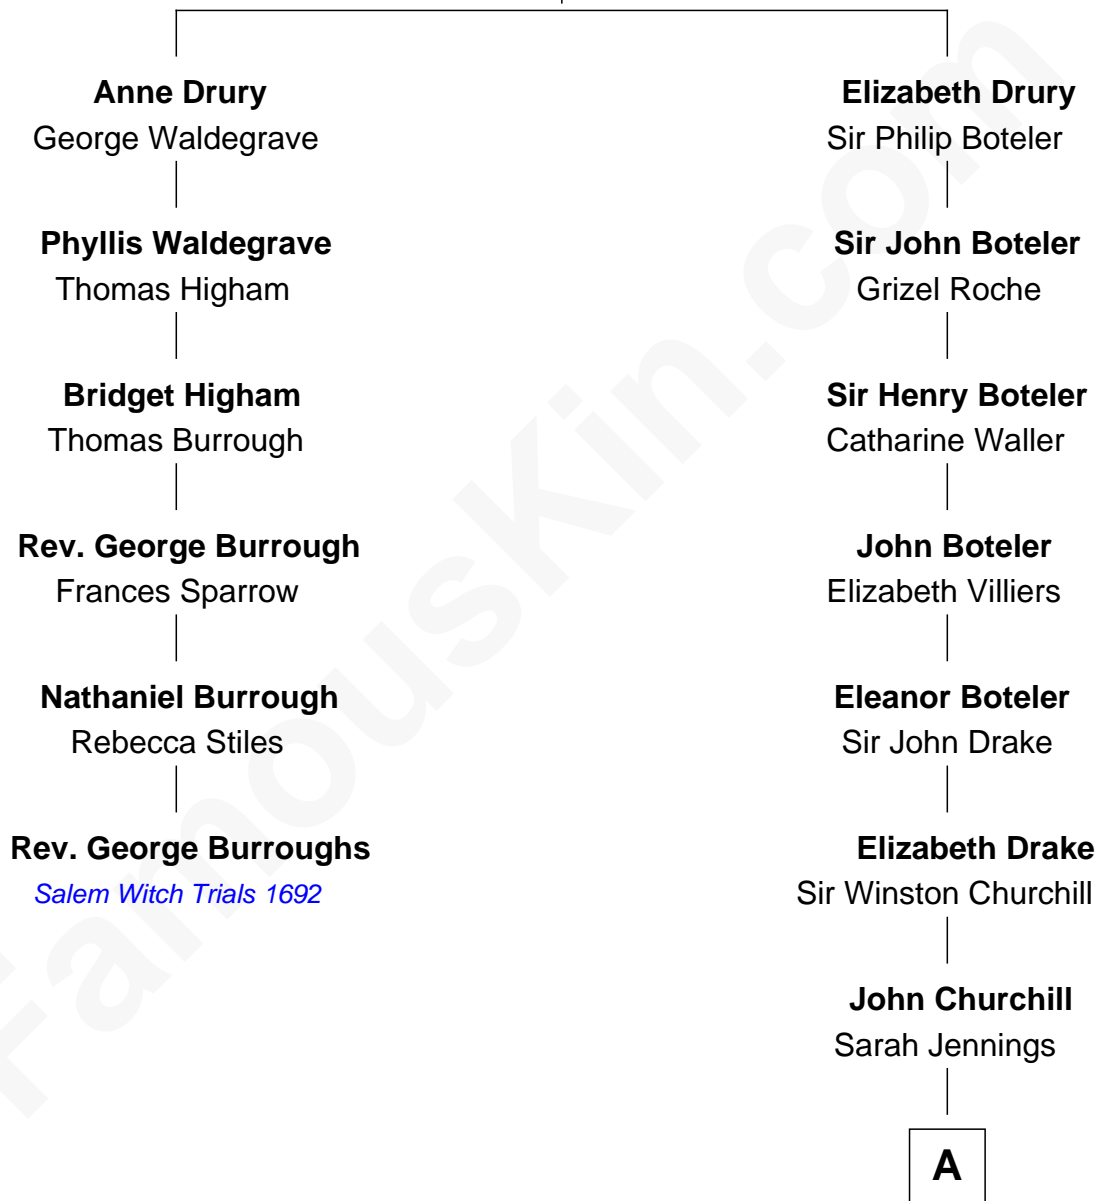

FamousKin.com

Relationship Chart of

Rev. George Burroughs

Executed for Witchcraft, Salem 1692

5th cousin 10 times removed of

Princess Diana

Princess of Wales

Sir Robert Drury

Anne Calthorpe

A

Anne Churchill

Sir Charles Spencer

John Spencer

Georgiana Carolina Carteret

John Spencer

Margaret Georgiana Poyntz

George John Spencer

Lavina Bingham

Frederick Spencer

Adelaide Horatia Elizabeth Seymour

Charles Robert Spencer

Margaret Baring

Albert Edward John Spencer

Cynthia Elinor Beatrix Hamilton