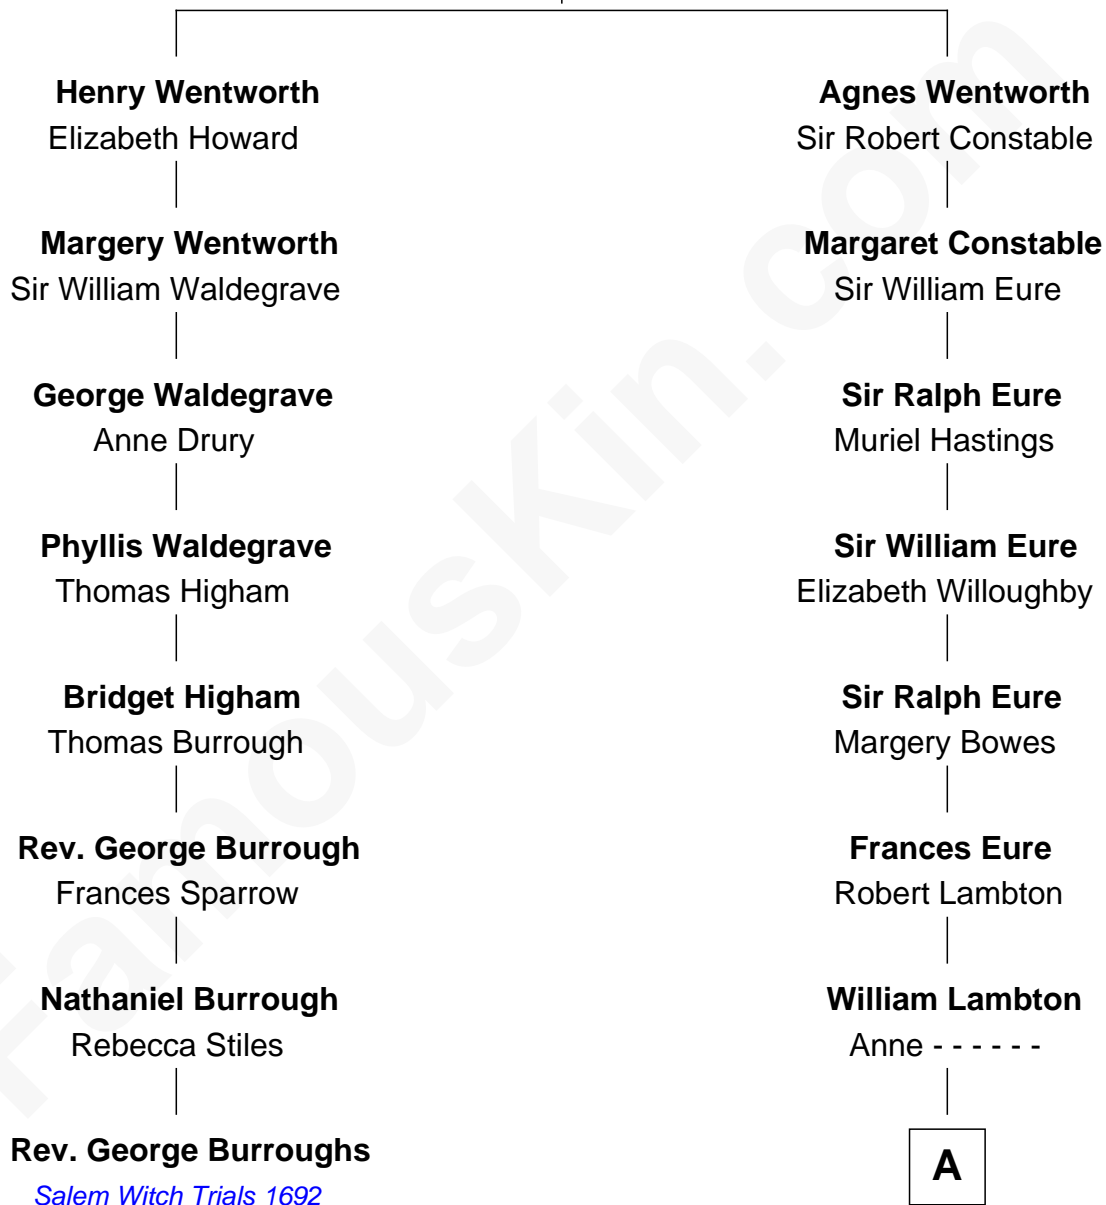

FamousKin.com
Relationship Chart of
Rev. George Burroughs

Executed for Witchcraft, Salem 1692

7th cousin 12 times removed of

Catherine Middleton
Princess of Wales

Sir Roger Wentworth
 Margery Despencer

A

Ralph Lambton

Susan Groves

James Lambton

James Lambton

Dorothy Austin

Isabel Lambton

Sir Thomas Conyers

Jane Conyers

William Hardy