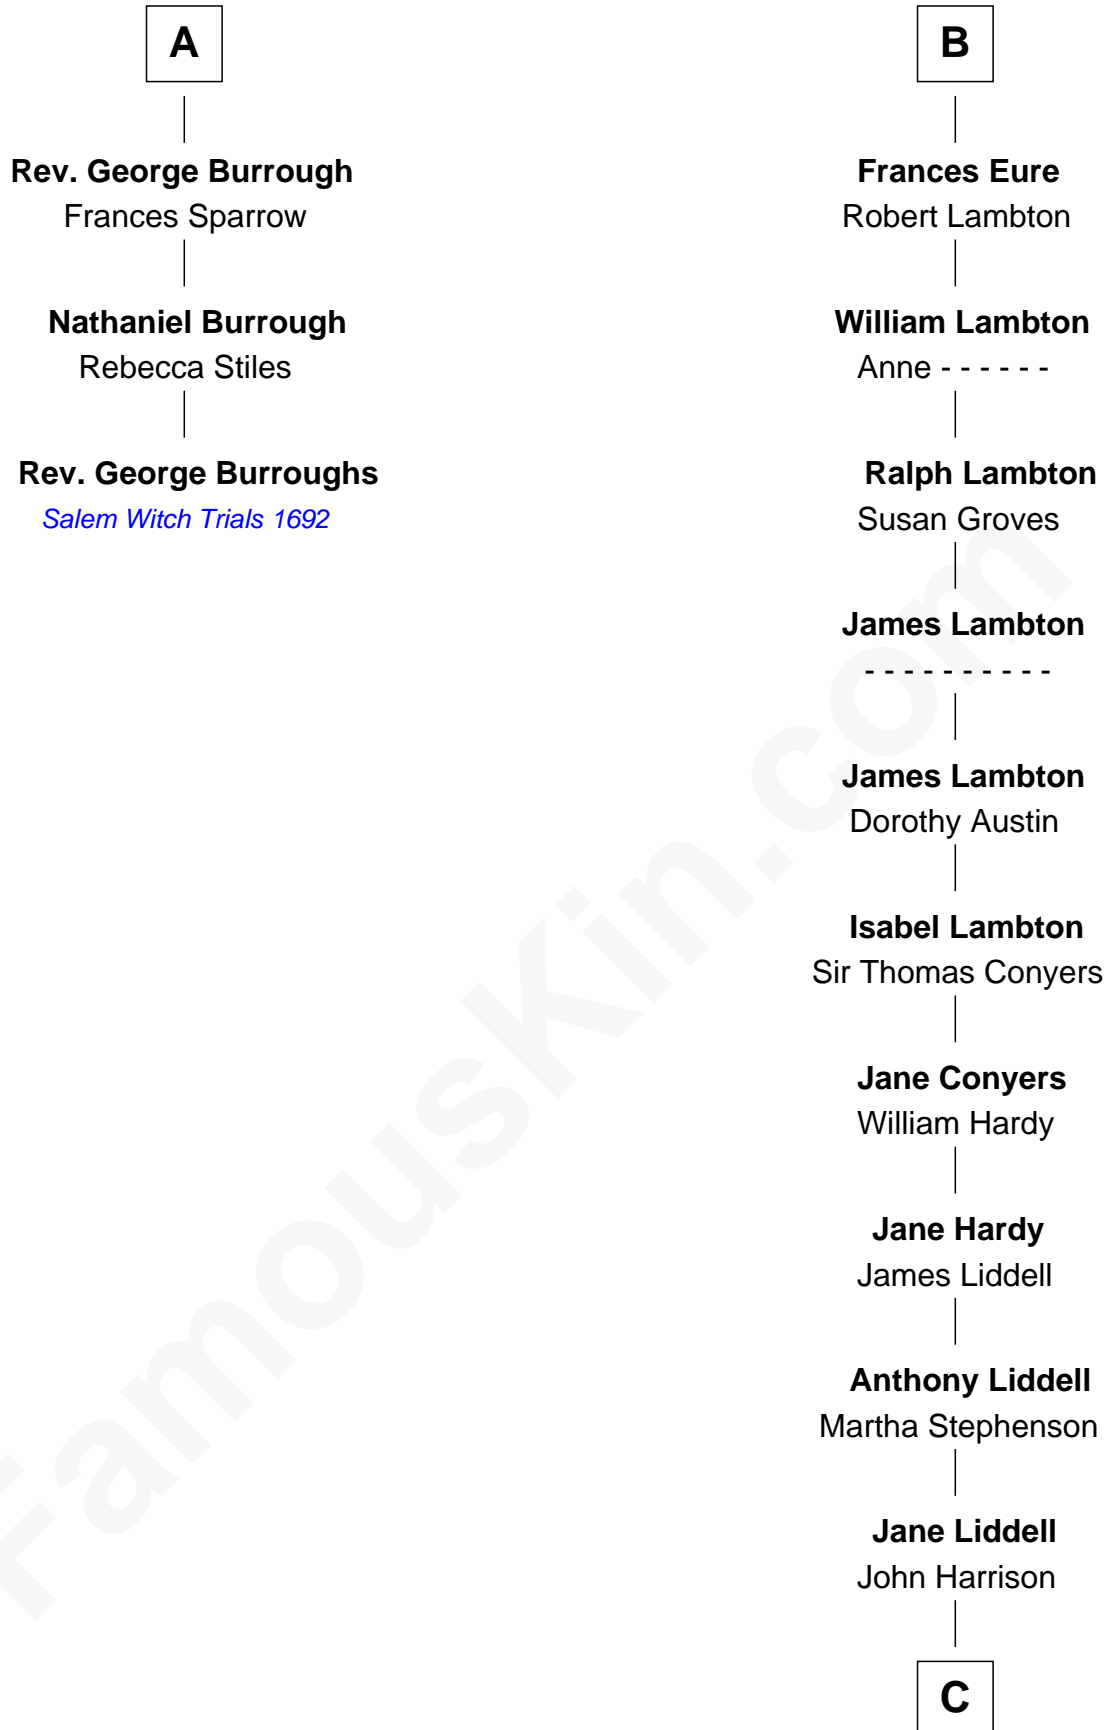

**FamousKin.com**  
**Relationship Chart of**  
**Rev. George Burroughs**

*Executed for Witchcraft, Salem 1692*

**9th cousin 12 times removed of**

**Catherine Middleton**

*Princess of Wales*

**Sir Michael de la Pole**

Katherine Wingfield

**Sir Thomas de la Pole**

Anne Cheney

**Katherine de la Pole**

Sir Miles Stapleton

**Elizabeth Stapleton**

Sir William Calthorpe

**Anne Calthorpe**

Sir Robert Drury

**Anne Drury**

George Waldegrave

**Phyllis Waldegrave**

Thomas Higham

**Bridget Higham**

Thomas Burrough

**A**

**Muriel Hastings**

Sir Ralph Eure

**Sir William Eure**

Elizabeth Willoughby

**Sir Ralph Eure**

Margery Bowes

**B**

C