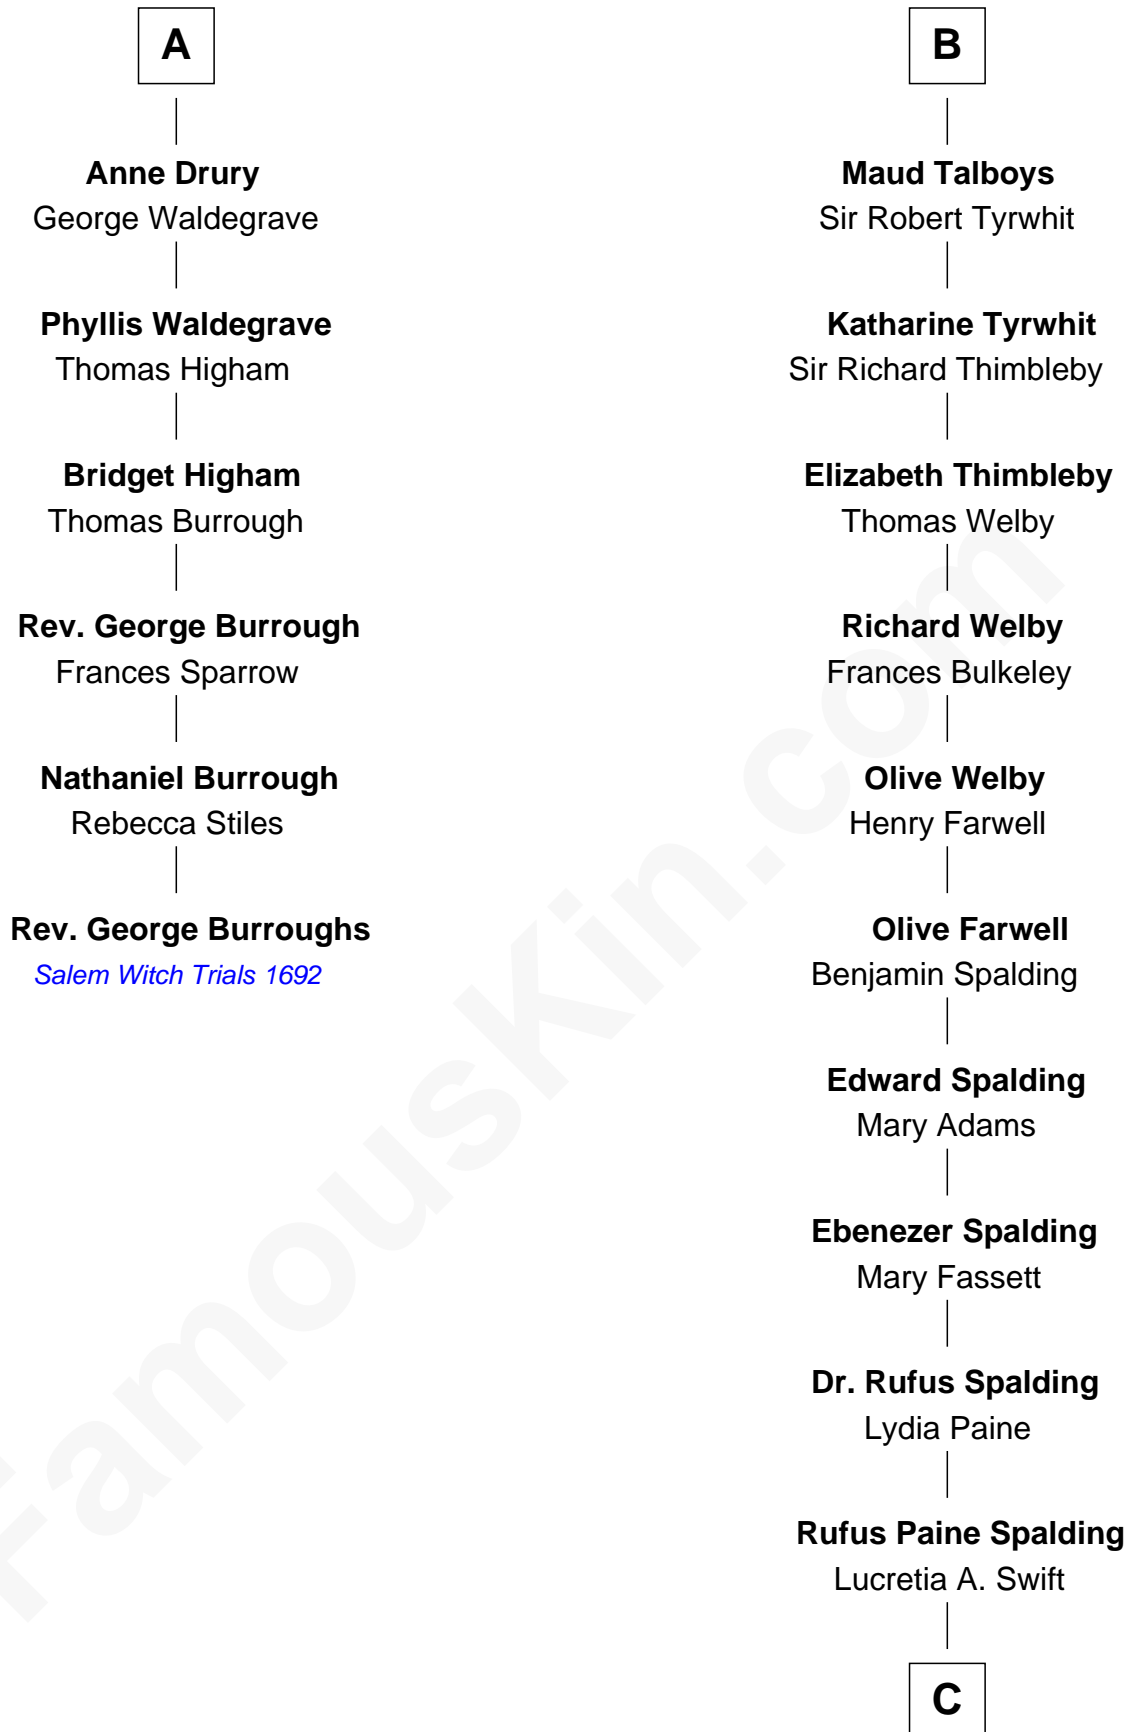

FamousKin.com

Relationship Chart of

Rev. George Burroughs

Executed for Witchcraft, Salem 1692

12th cousin 6 times removed of

William Rufus Day

36th U.S. Secretary of State

Sir Gilbert de Clare

Joan of Acre

Elizabeth de Clare

Roger D'Amory

Elizabeth D'Amory

Sir John Bardolf

William Bardolf

Agnes Poynings

Cecilia Bardolf

Margaret de Clare

Hugh de Audley

Margaret de Audley

Ralph de Stafford

Beatrice de Stafford

Thomas de Ros

Margaret de Ros

Sir Reynold Grey

Margaret Grey

Sir William Bonville

Elizabeth Bonville

William Talboys

Sir Robert Talboys

Elizabeth Heron

B

C