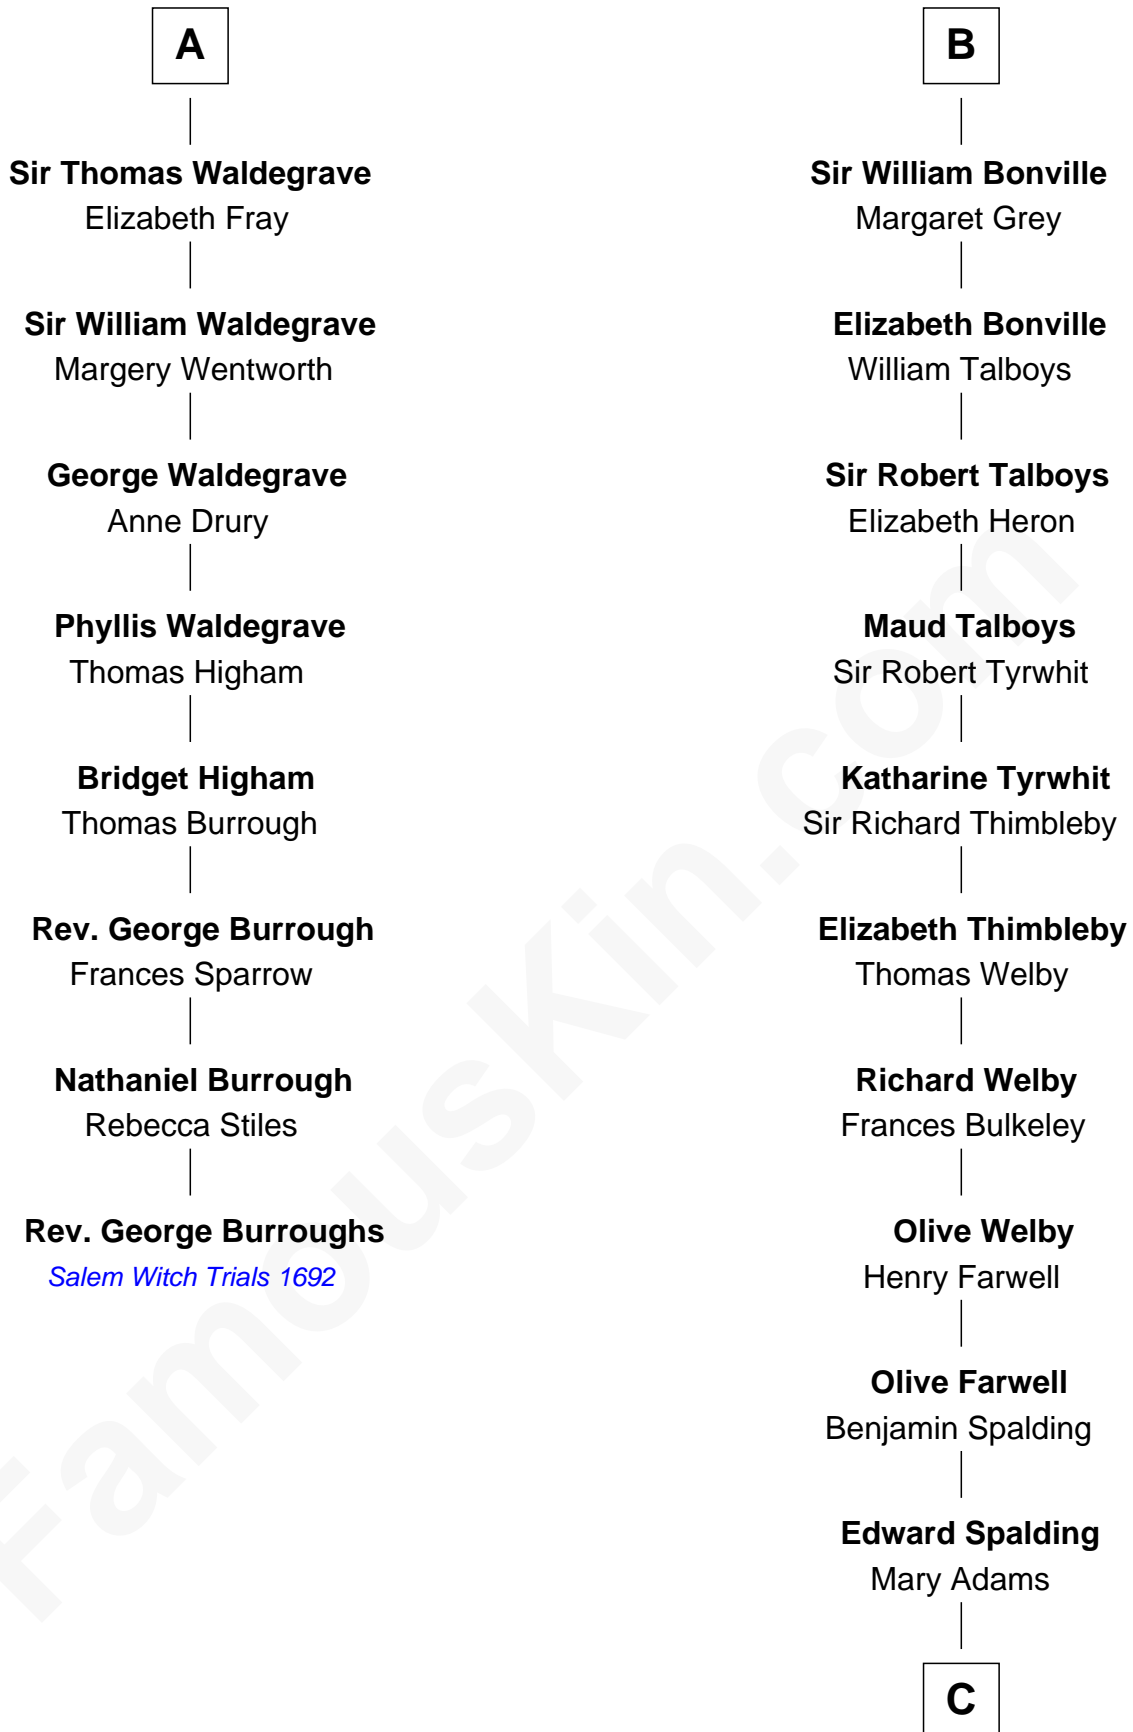

FamousKin.com
Relationship Chart of
Rev. George Burroughs

Executed for Witchcraft, Salem 1692

14th cousin 7 times removed of

William Rufus Day

36th U.S. Secretary of State

Sir William Longespee

Ela of Salisbury

Ida Longespee
 Sir William de Beauchamp

Beatrice de Beauchamp
 Sir William de Munchensy

William de Munchensy
 Alice - - - - -

Sir Thomas de Munchensy
 Joyce - - - - -

Thomas Munchensy
 Joan Vauncy

Joan Munchensy
 Sir Richard Waldegrave

Sir Richard Waldegrave
 Joan Doreward

A

Stephen Longespee
 Emmeline de Ridelisford

Ela Longespee
 Sir Roger la Zouche

Sir Alan la Zouche
 Eleanor de Segrave

Maude la Zouche
 Sir Robert de Holland

Elizabeth de Holland
 Sir Henry FitzRoger

John FitzRoger
 Alice - - - - -

Elizabeth FitzRoger
 Sir John Bonville

B

C

Ebenezer Spalding

Mary Fassett

Dr. Rufus Spalding

Lydia Paine