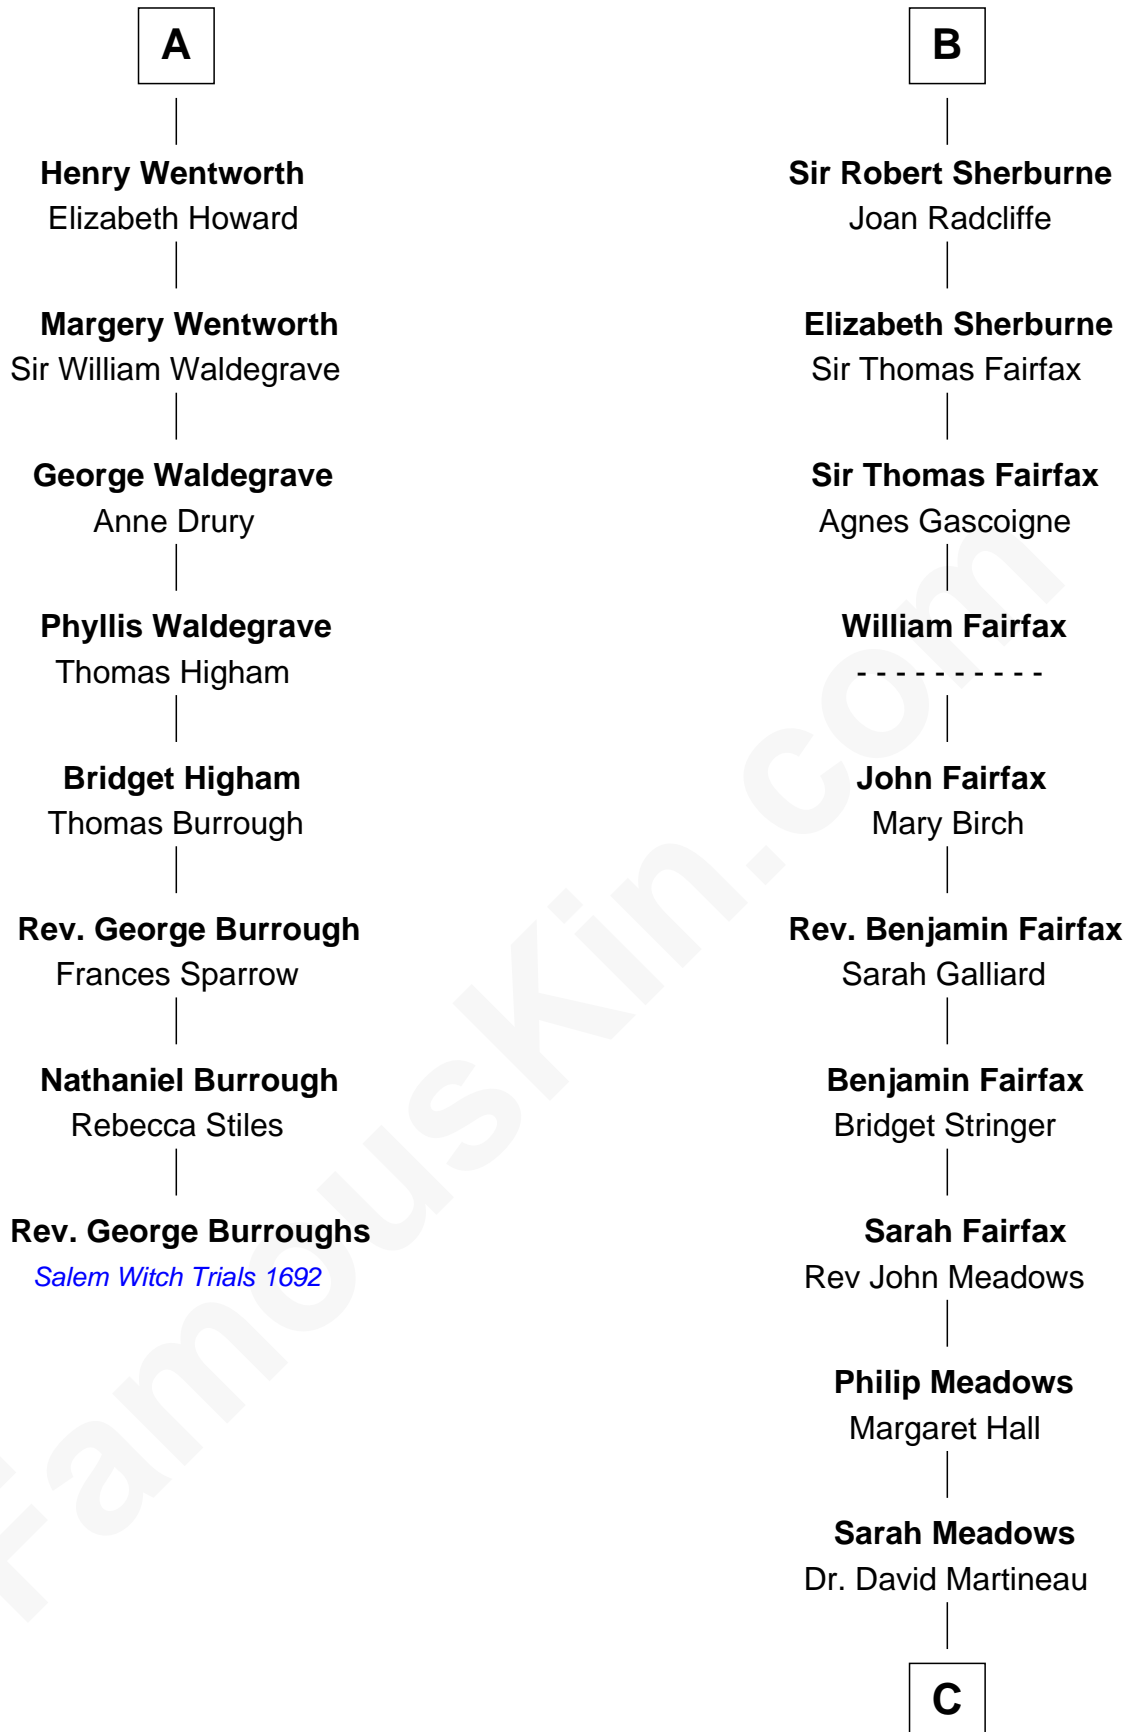

## Relationship Chart of

### Rev. George Burroughs

*Executed for Witchcraft, Salem 1692*

14th cousin 4 times removed of

**Harriet Martineau**

*Author of The Hour and the Man*

**Sir William de Ros**

Lucy FitzPiers

C