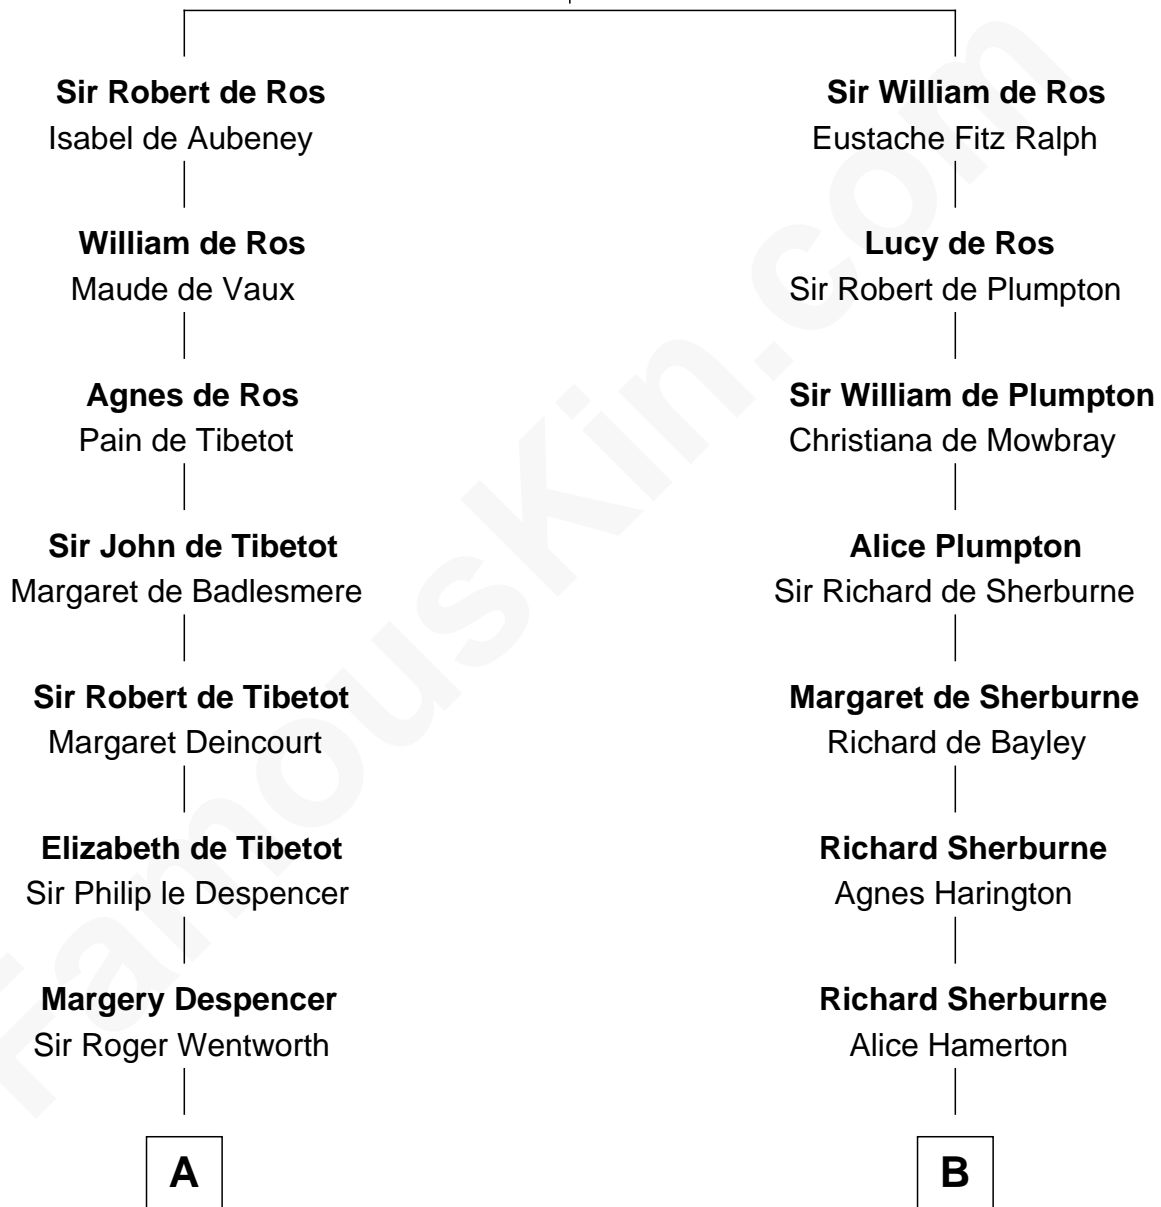

## Relationship Chart of

### Rev. George Burroughs

*Executed for Witchcraft, Salem 1692*

14th cousin 4 times removed of

**Harriet Martineau**

*Author of The Hour and the Man*

**Sir William de Ros**

Lucy FitzPiers

C