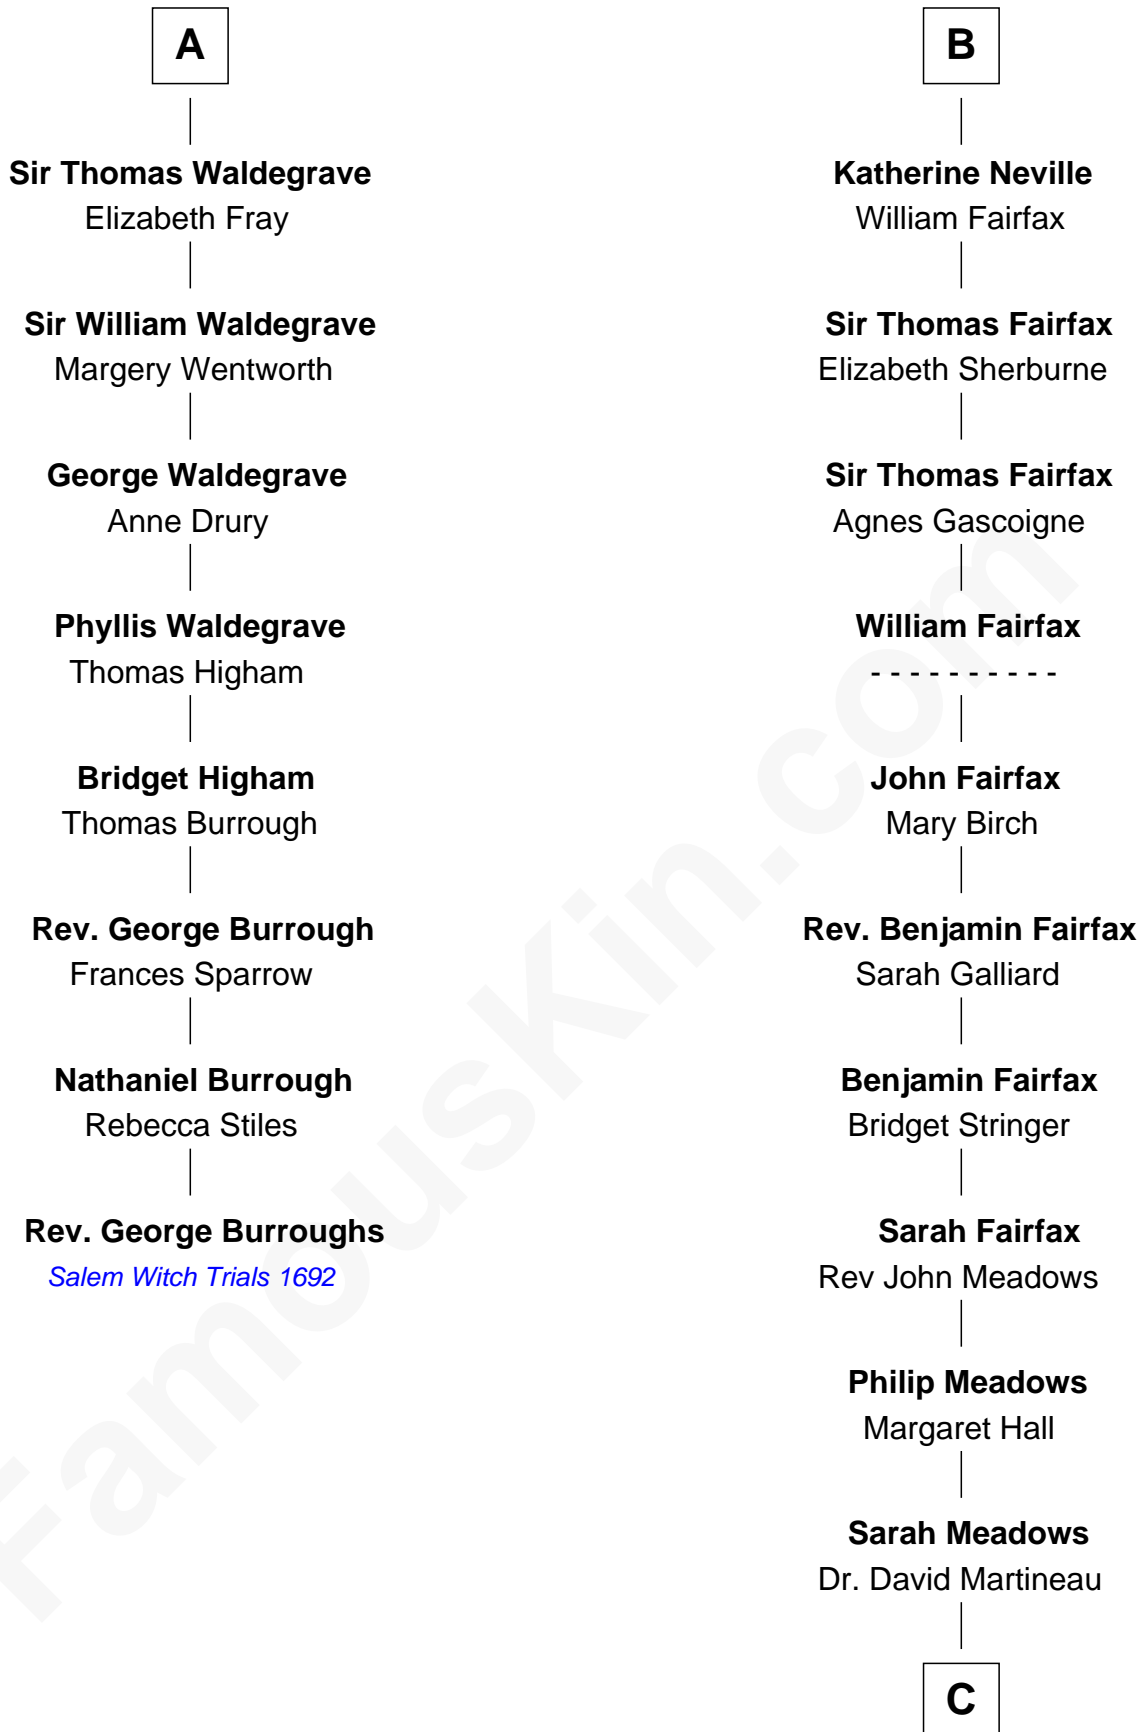

FamousKin.com

Relationship Chart of

Rev. George Burroughs

Executed for Witchcraft, Salem 1692

14th cousin 4 times removed of

Harriet Martineau

Author of The Hour and the Man

Sir William Longespee

Ela of Salisbury

Ida Longespee
Sir William de Beauchamp

Beatrice de Beauchamp
Sir William de Munchensy

William de Munchensy
Alice - - - - -

Sir Thomas de Munchensy
Joyce - - - - -

Thomas Munchensy
Joan Vauncy

Joan Munchensy
Sir Richard Waldegrave

Sir Richard Waldegrave
Joan Doreward

A

William Longespee
Idoine de Camville

Ela Longespee
Sir James de Audley

Sir Hugh I de Audley
Iseult de Mortimer

Alice de Audley
Sir Ralph de Neville

Sir Ralph de Neville
Elizabeth de Leeds

Alexander de Neville
Margery - - - - -

Sir Alexander de Neville
Katherine Eure

B

C

Thomas Martineau

Elizabeth Rankin

Harriet Martineau