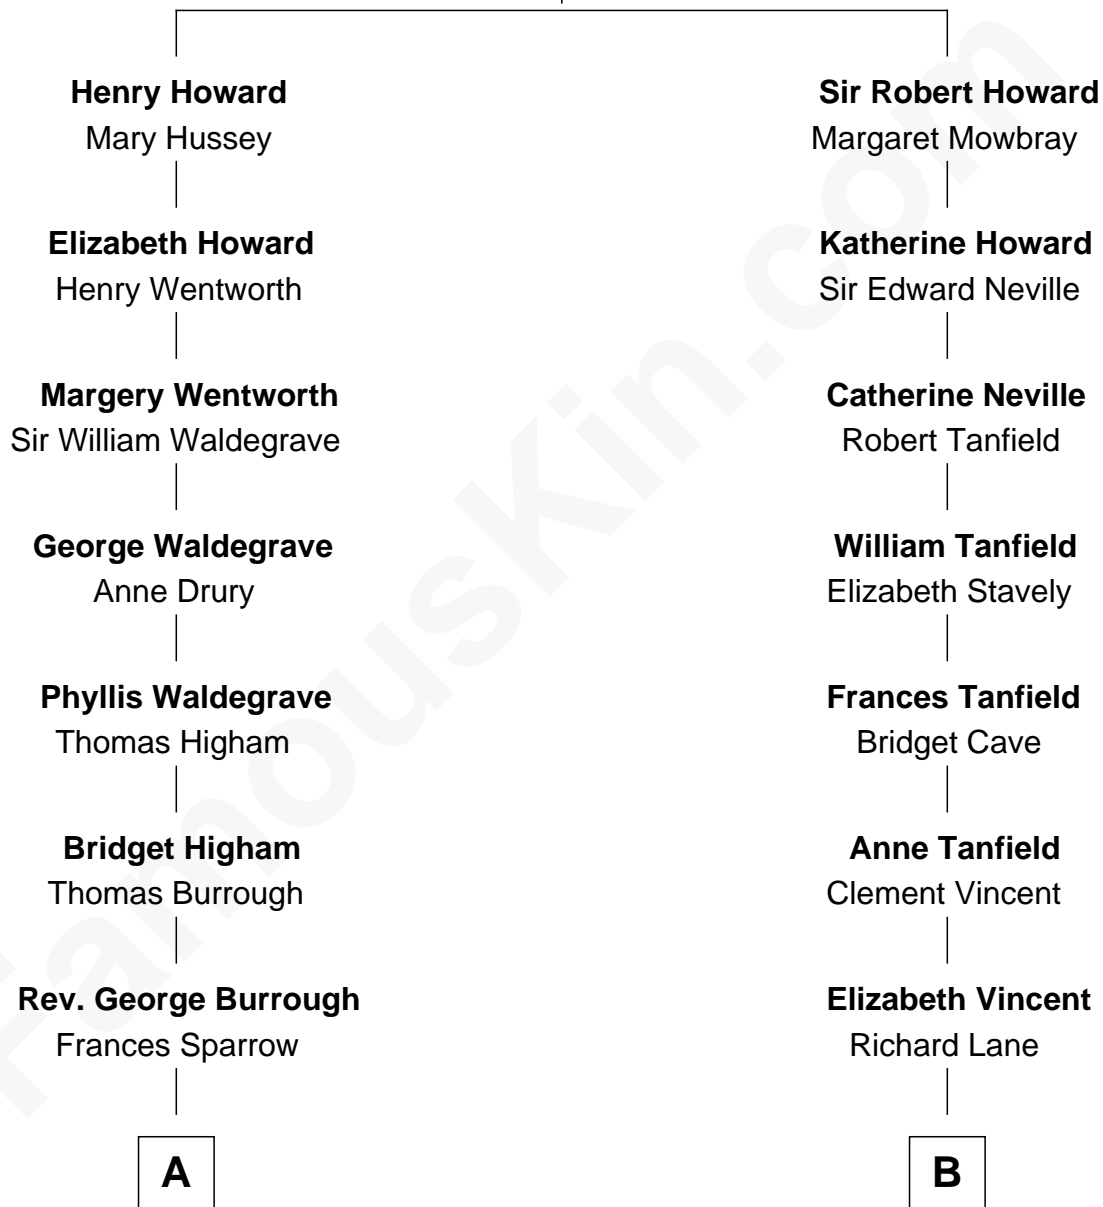

FamousKin.com

Relationship Chart of

Rev. George Burroughs

Executed for Witchcraft, Salem 1692

8th cousin 11 times removed of

Mary Chapin Carpenter

Singer and Songwriter

Sir John Howard

Alice Tendring

C

Harrison Marshall Robertson

Mary MacKenzie

Mary Bowie Robertson

Chapin Carpenter

Mary Chapin Carpenter

Singer and Songwriter