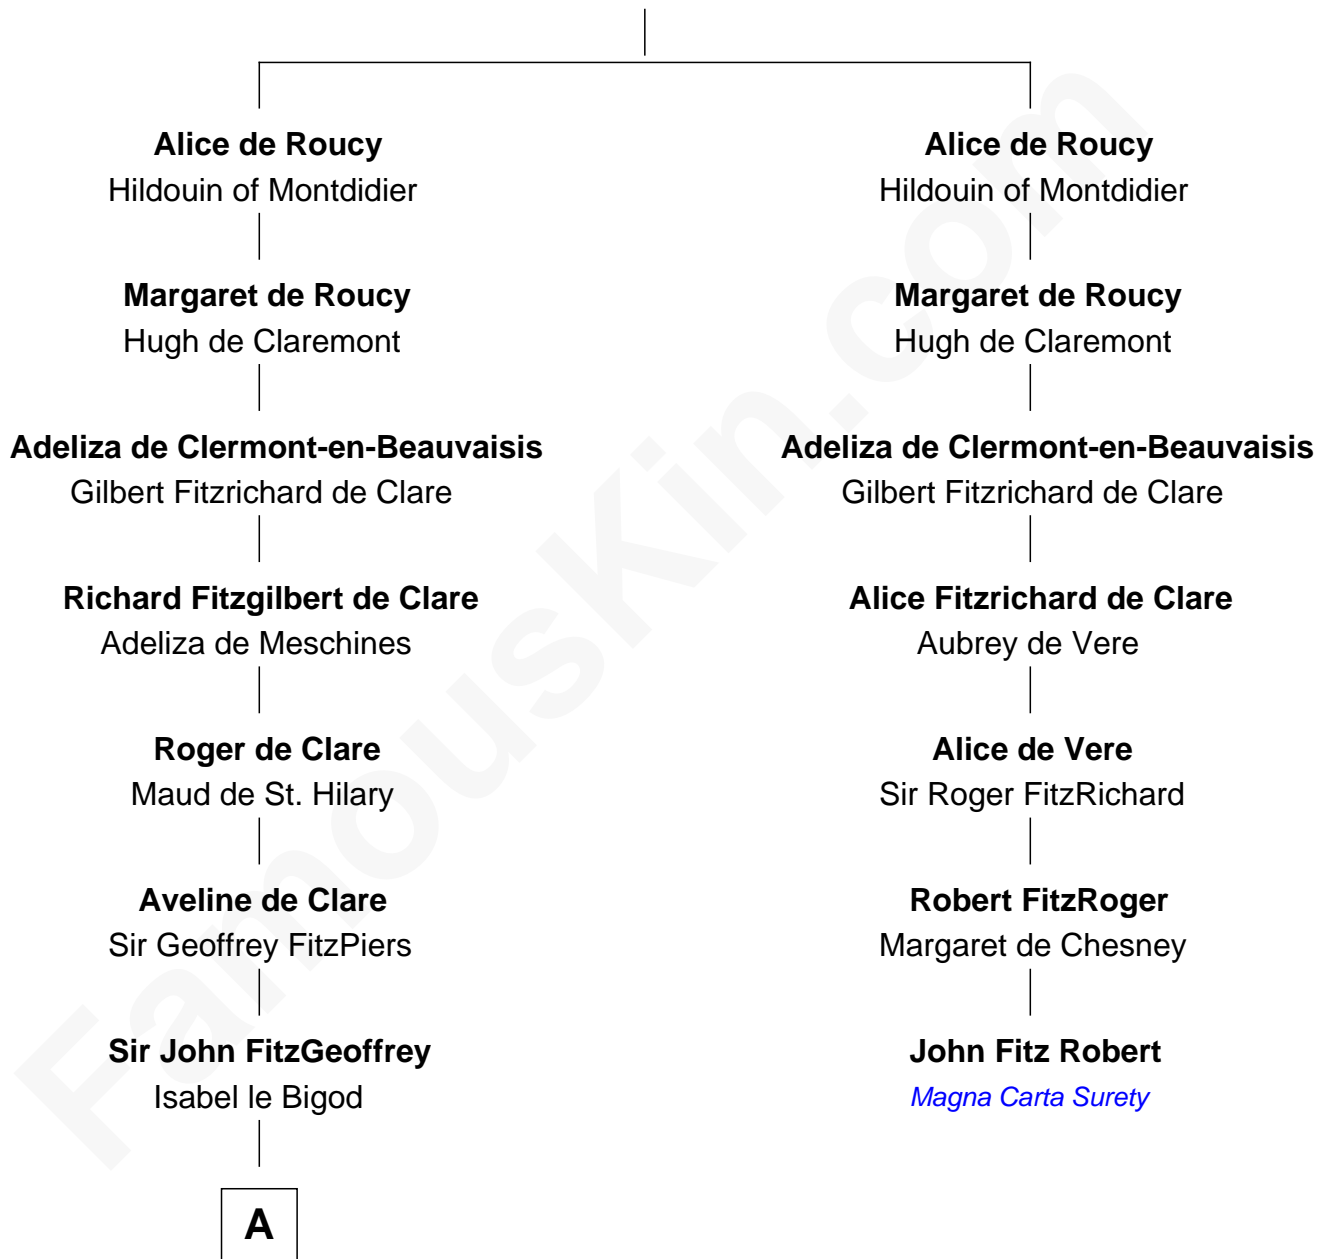

## Relationship Chart of

### Rev. George Burroughs

*Executed for Witchcraft, Salem 1692*

6th cousin 15 times removed of

**John Fitz Robert**  
*Magna Carta Surety*

**Ebles of Roucy**  
Beatrix of Hainault

**A**

**Maud FitzJohn**

William de Beauchamp

**Isabella de Beauchamp**

Sir Hugh le Despencer

**Sir Philip le Despencer**

Margaret de Goushill

**Sir Philip le Despencer**

Joan de Cobham

**Sir Philip le Despencer**

Elizabeth - - - - -

**Sir Philip le Despencer**

Elizabeth de Tibetot

**Margery Despencer**

Sir Roger Wentworth

**Henry Wentworth**

Elizabeth Howard

**Margery Wentworth**

Sir William Waldegrave