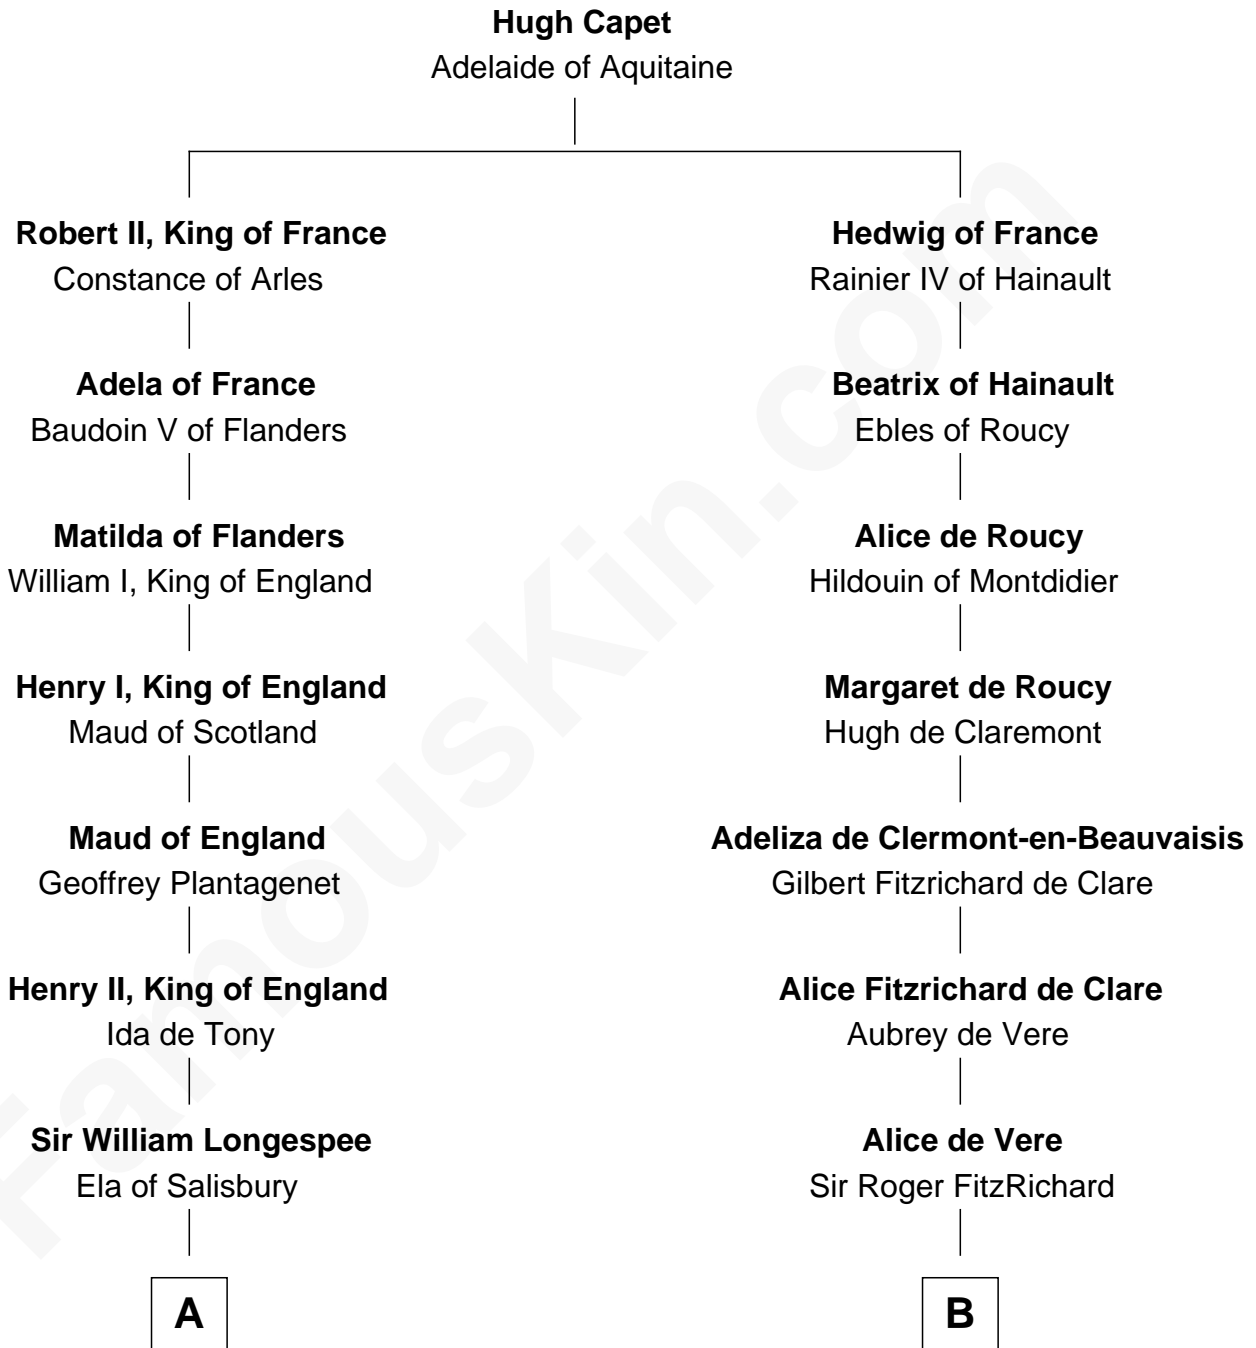

FamousKin.com

Relationship Chart of

Rev. George Burroughs

Executed for Witchcraft, Salem 1692

8th cousin 13 times removed of

John Fitz Robert
Magna Carta Surety

C

Phyllis Waldegrave

Salem Witch Trials 1692