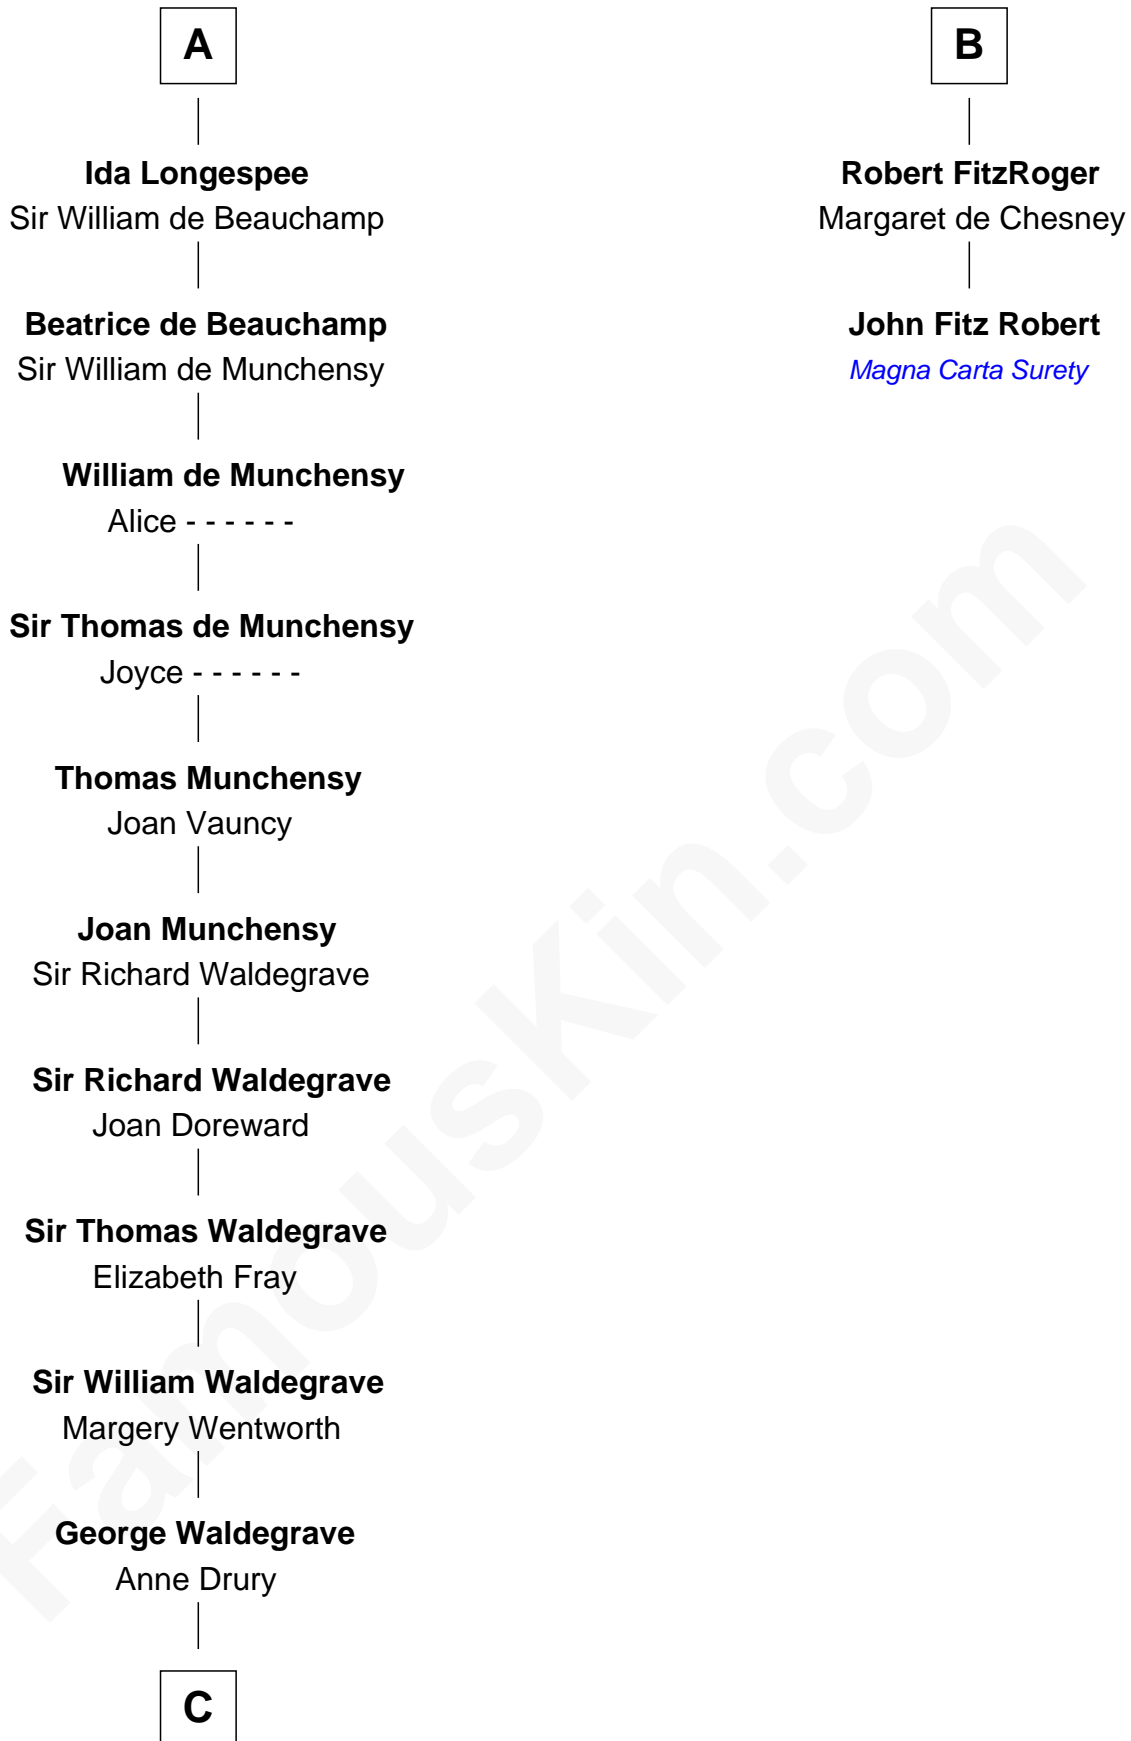

FamousKin.com

Relationship Chart of

Rev. George Burroughs

Executed for Witchcraft, Salem 1692

8th cousin 13 times removed of

John Fitz Robert
Magna Carta Surety

C

Phyllis Waldegrave

Salem Witch Trials 1692