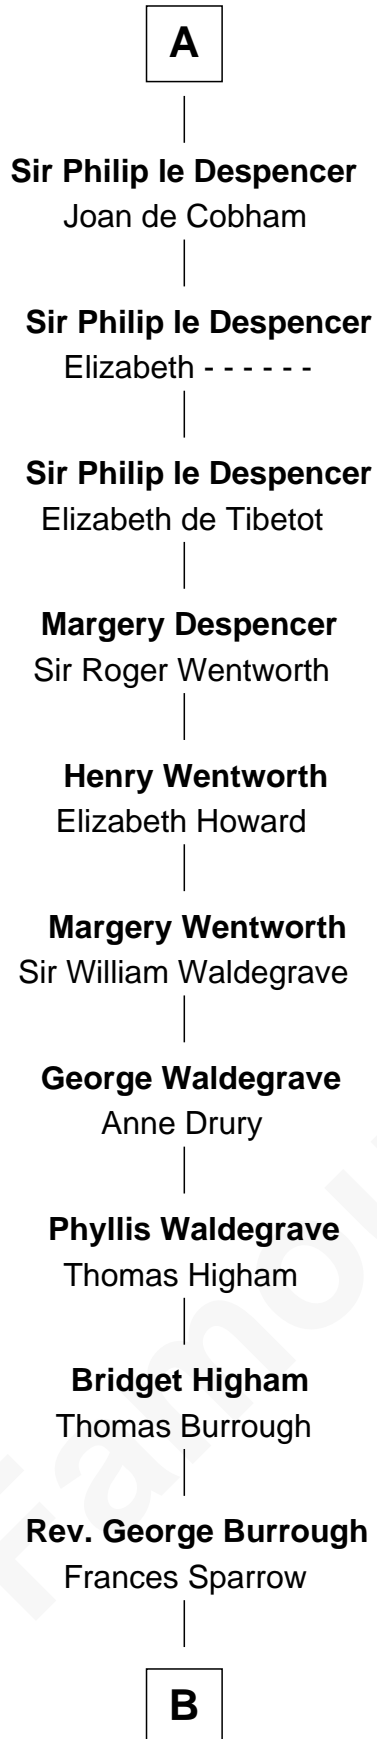

FamousKin.com

Relationship Chart of

Rev. George Burroughs

Executed for Witchcraft, Salem 1692

2nd cousin 16 times removed of

John Fitz Robert
Magna Carta Surety

B

—
Nathaniel Burrough

Rebecca Stiles

—
Rev. George Burroughs

Salem Witch Trials 1692

FamousKin.com