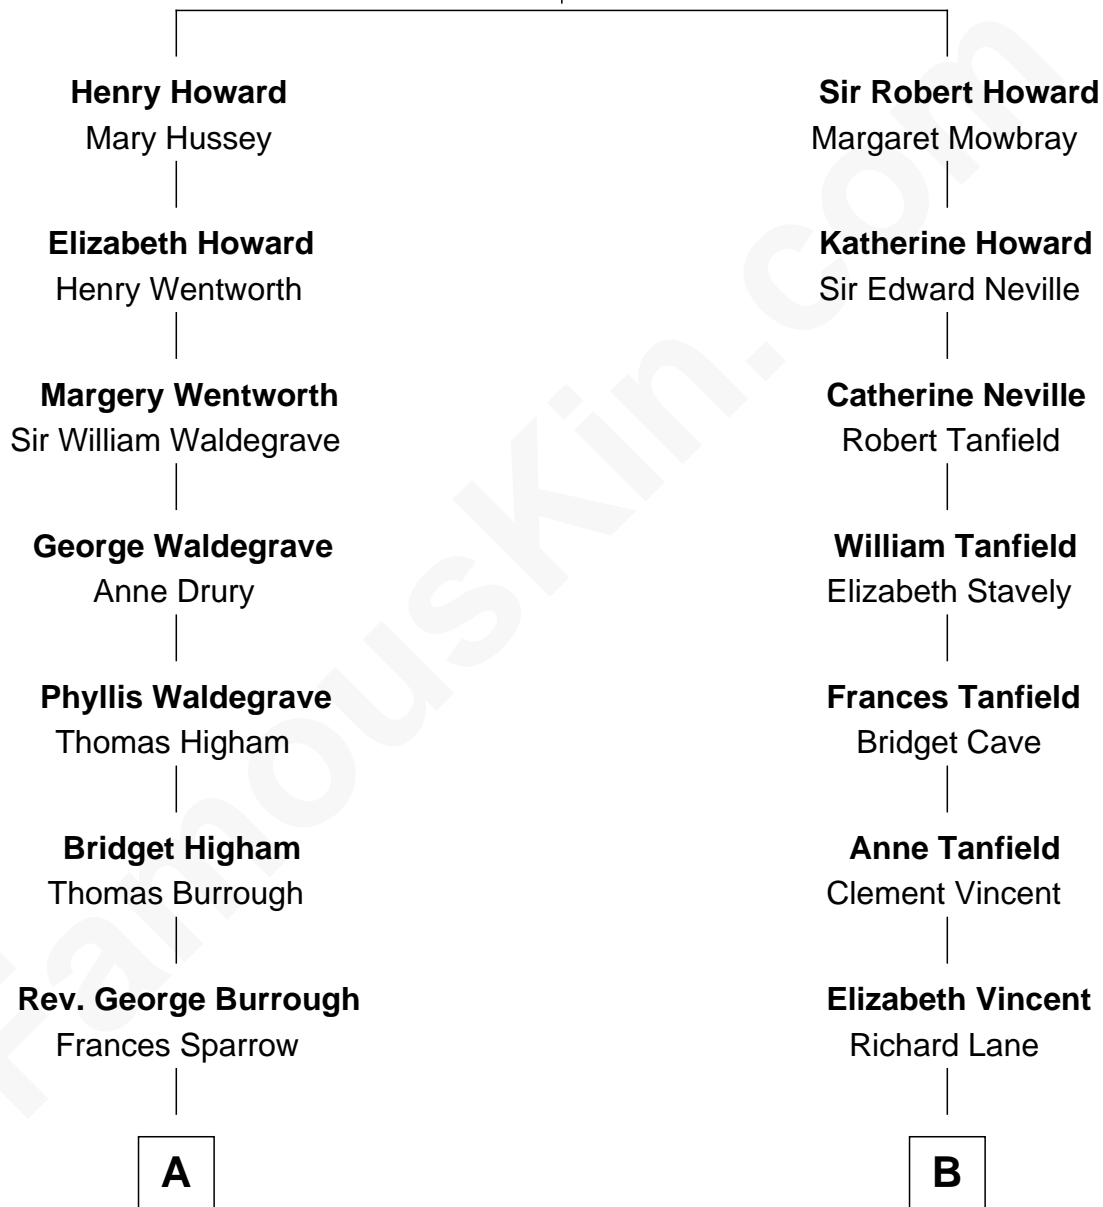

FamousKin.com
Relationship Chart of
Rev. George Burroughs

Executed for Witchcraft, Salem 1692

8th cousin 5 times removed of

John Marshall

4th Chief Justice of the U.S. Supreme Court

Sir John Howard

Alice Tendring

A

Nathaniel Burrough
Rebecca Stiles

Rev. George Burroughs
Salem Witch Trials 1692

B

Dorothy Lane
William Randolph

Richard Randolph
Elizabeth Ryland

Col. William Randolph
Mary Isham

Thomas Randolph
----- Fleming