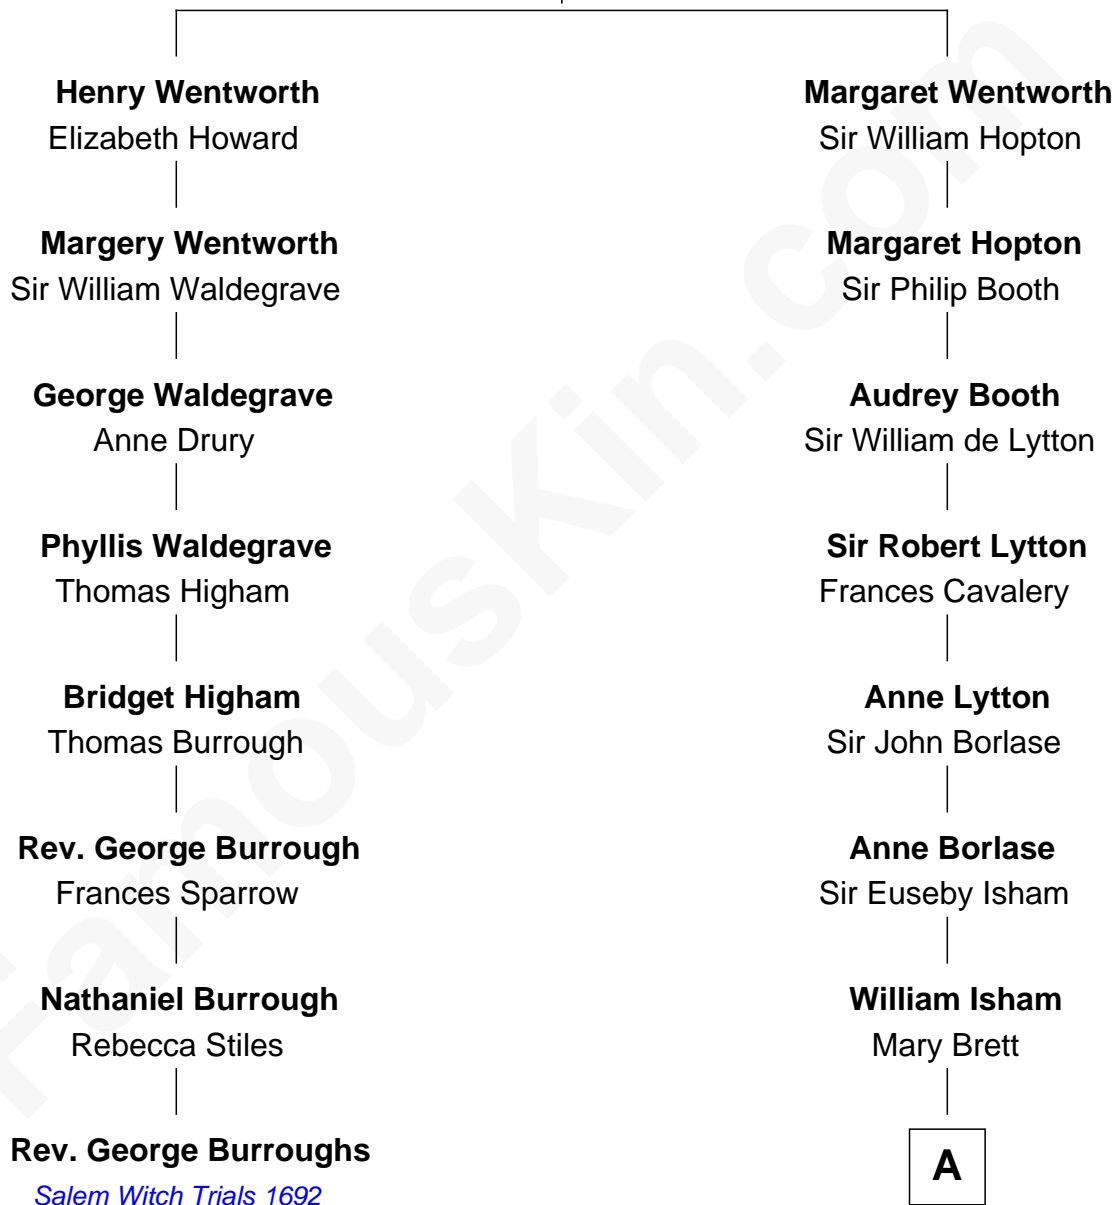

**FamousKin.com**  
**Relationship Chart of**  
**Rev. George Burroughs**

*Executed for Witchcraft, Salem 1692*

**7th cousin 5 times removed of**

**John Marshall**

*4th Chief Justice of the U.S. Supreme Court*

**Sir Roger Wentworth**

Margery Despencer

**A**

**Henry Isham**

Katherine Banks

**Mary Isham**

Col. William Randolph

**Thomas Randolph**