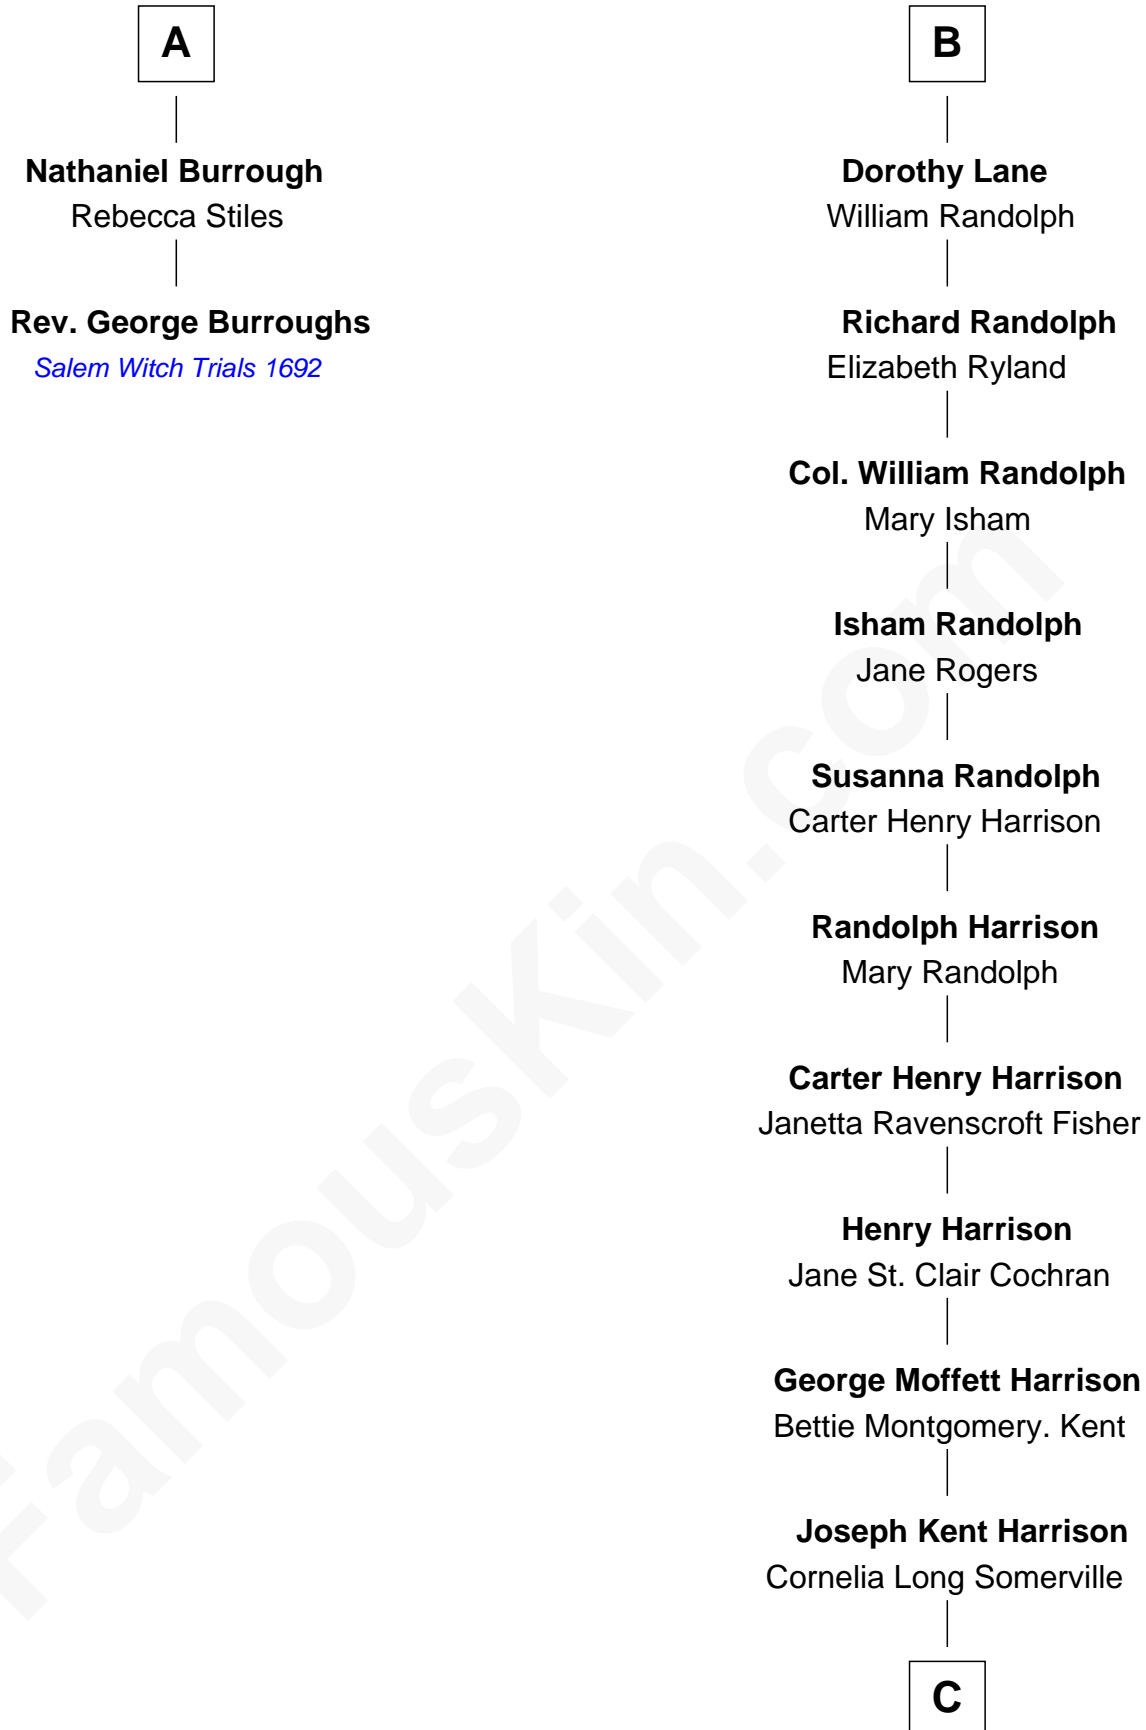

FamousKin.com Relationship Chart of

Rev. George Burroughs
Executed for Witchcraft, Salem 1692

8th cousin 11 times removed of

Edward Norton
Movie Actor

Sir John Howard
Alice Tendring

C

Betty Kent Harrison
Edward Mower Norton

Edward Mower Norton
Lydia Robinson Rouse

Edward Norton
Movie Actor

FamousKin.com