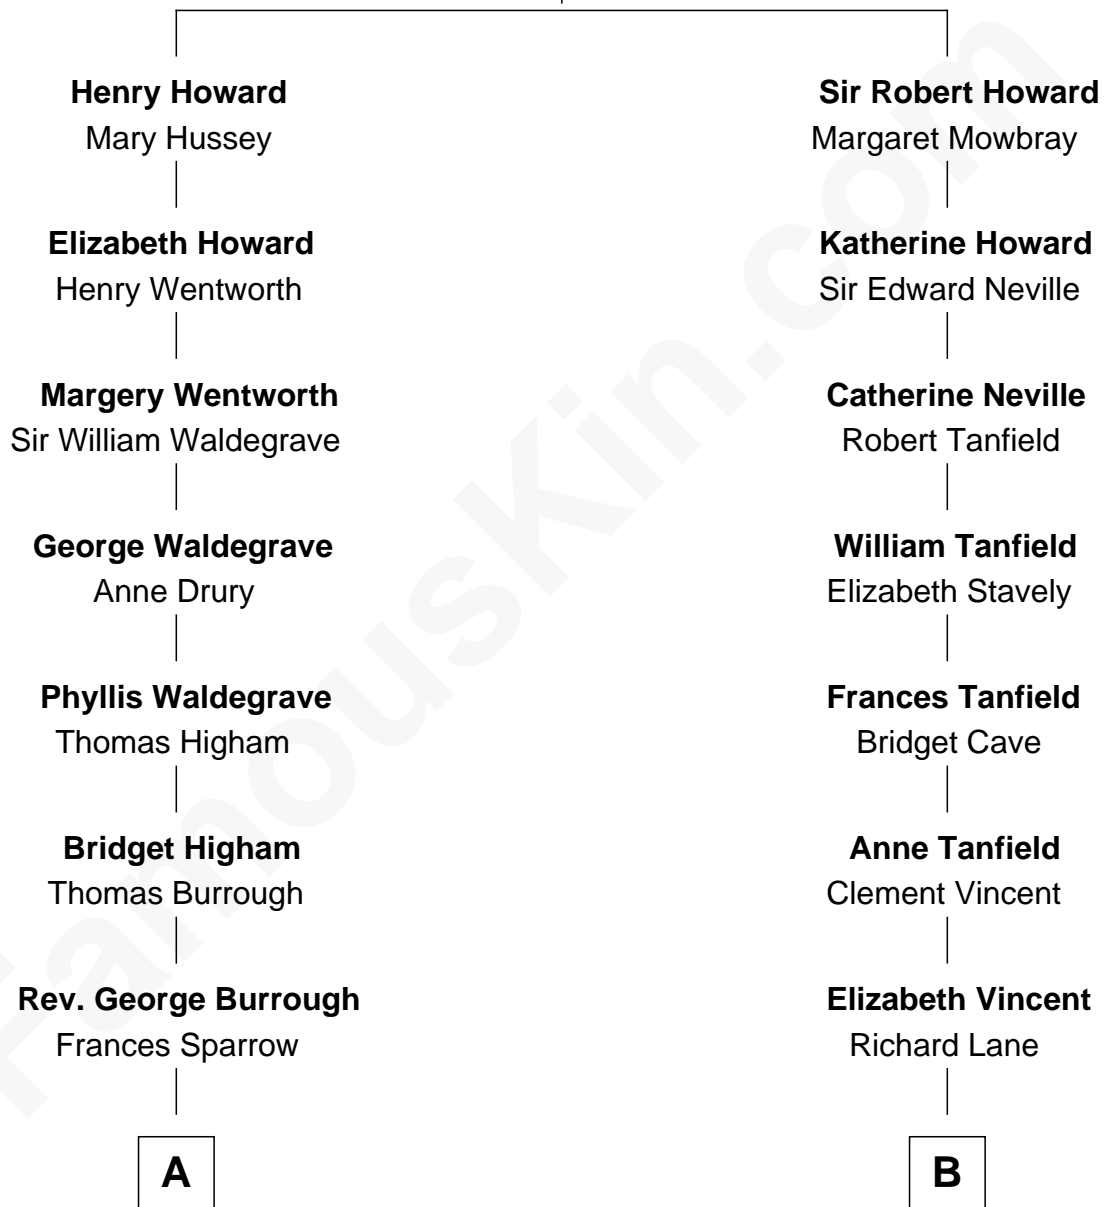

FamousKin.com Relationship Chart of

Rev. George Burroughs
Executed for Witchcraft, Salem 1692

8th cousin 11 times removed of

Edward Norton
Movie Actor

Sir John Howard
Alice Tendring

C

Betty Kent Harrison
Edward Mower Norton

Edward Mower Norton
Lydia Robinson Rouse

Edward Norton
Movie Actor

FamousKin.com