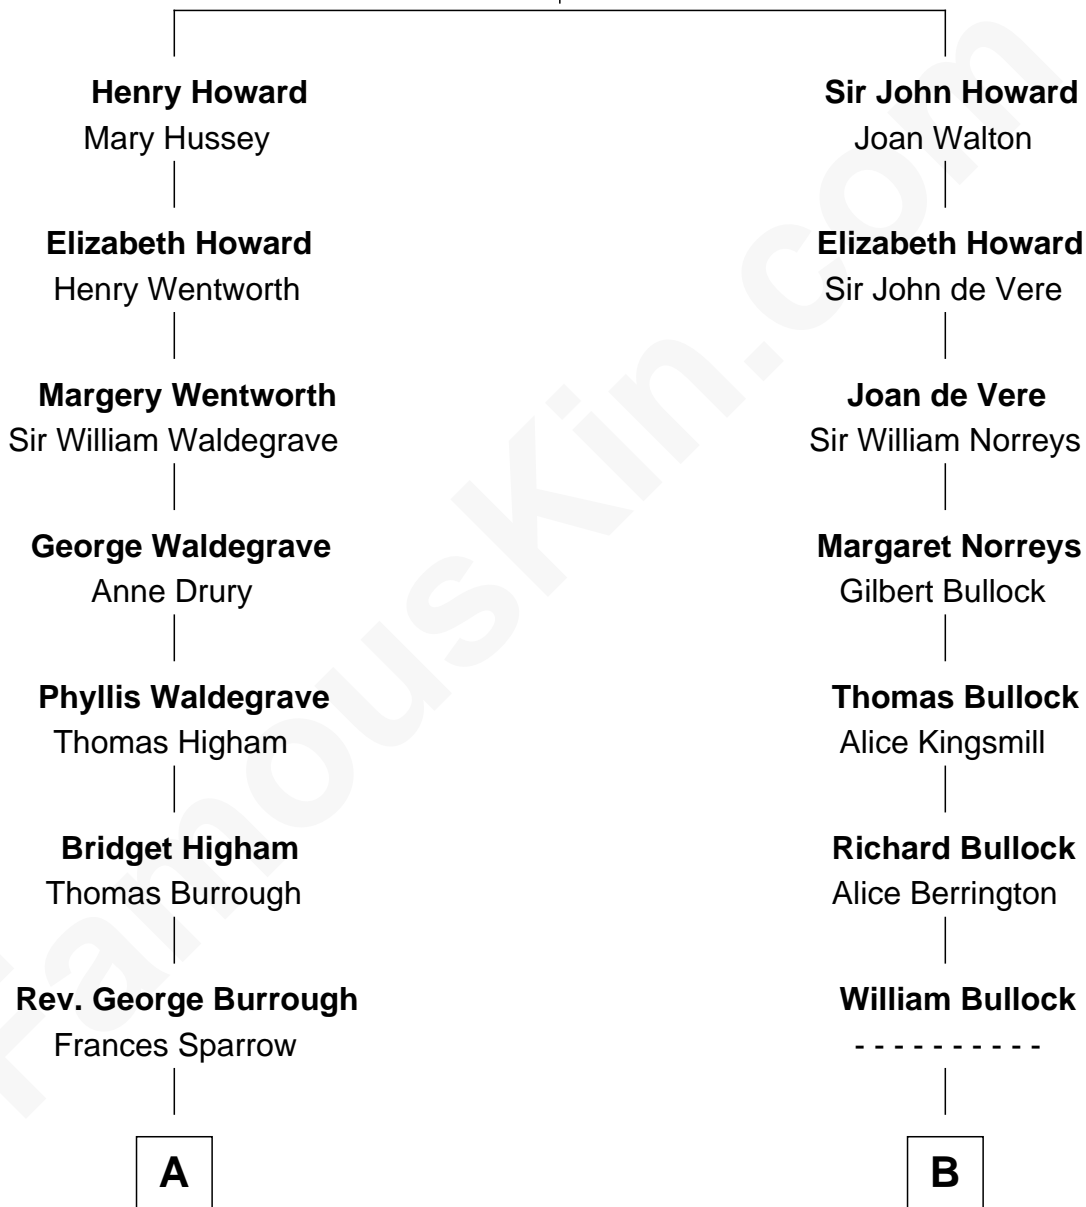

FamousKin.com

Relationship Chart of

Rev. George Burroughs

Executed for Witchcraft, Salem 1692

8th cousin 13 times removed of

Kevin Love

NBA All-Star Player

Sir John Howard

with wife
Alice Tendring

with wife
Margaret de Plaiz

C

William Henry Wilson

Alta Lenora Chitwood

William Coral Wilson

Edith Sophia Sthole

Emily Glee Wilson