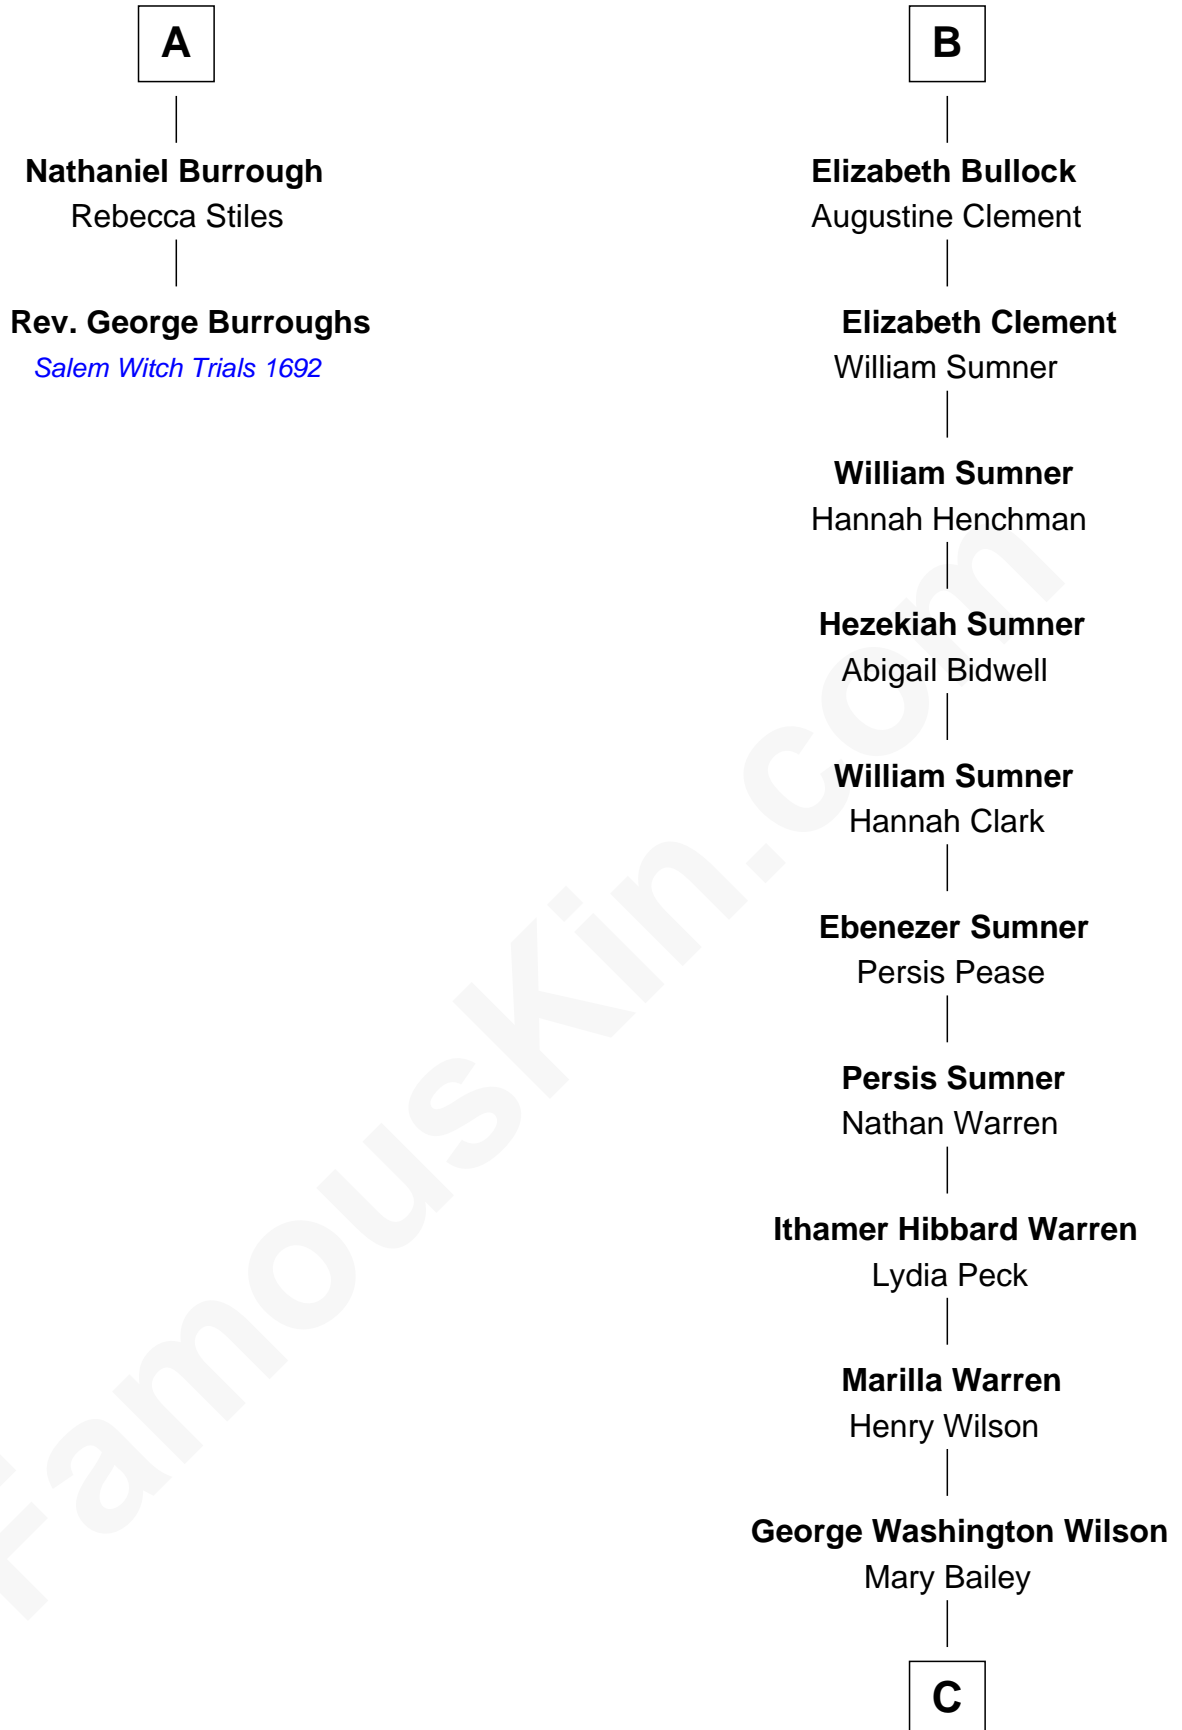

FamousKin.com

Relationship Chart of

Rev. George Burroughs

Executed for Witchcraft, Salem 1692

8th cousin 12 times removed of

Mike Love

Co-Founder of The Beach Boys

C

William Henry Wilson

Alta Lenora Chitwood

William Coral Wilson

Edith Sophia Sthole

Emily Glee Wilson

Edward Milton Love

Mike Love

Co-Founder of The Beach Boys