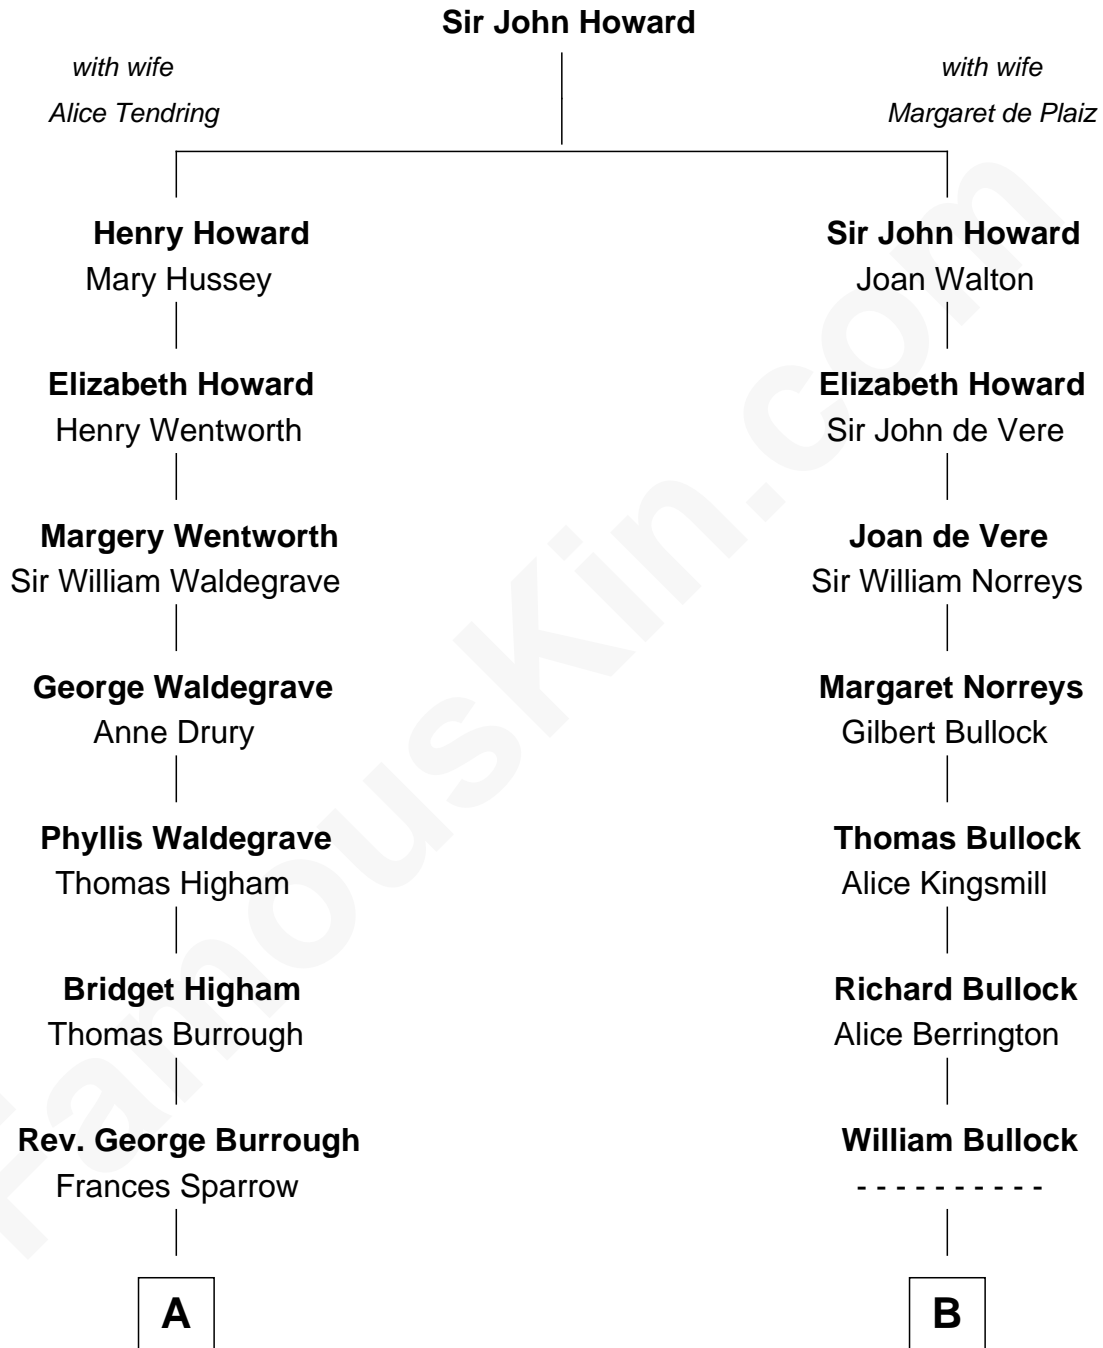

FamousKin.com

Relationship Chart of

Rev. George Burroughs

Executed for Witchcraft, Salem 1692

8th cousin 12 times removed of

Mike Love

Co-Founder of The Beach Boys

C

William Henry Wilson

Alta Lenora Chitwood

William Coral Wilson

Edith Sophia Sthole

Emily Glee Wilson

Edward Milton Love

Mike Love

Co-Founder of The Beach Boys