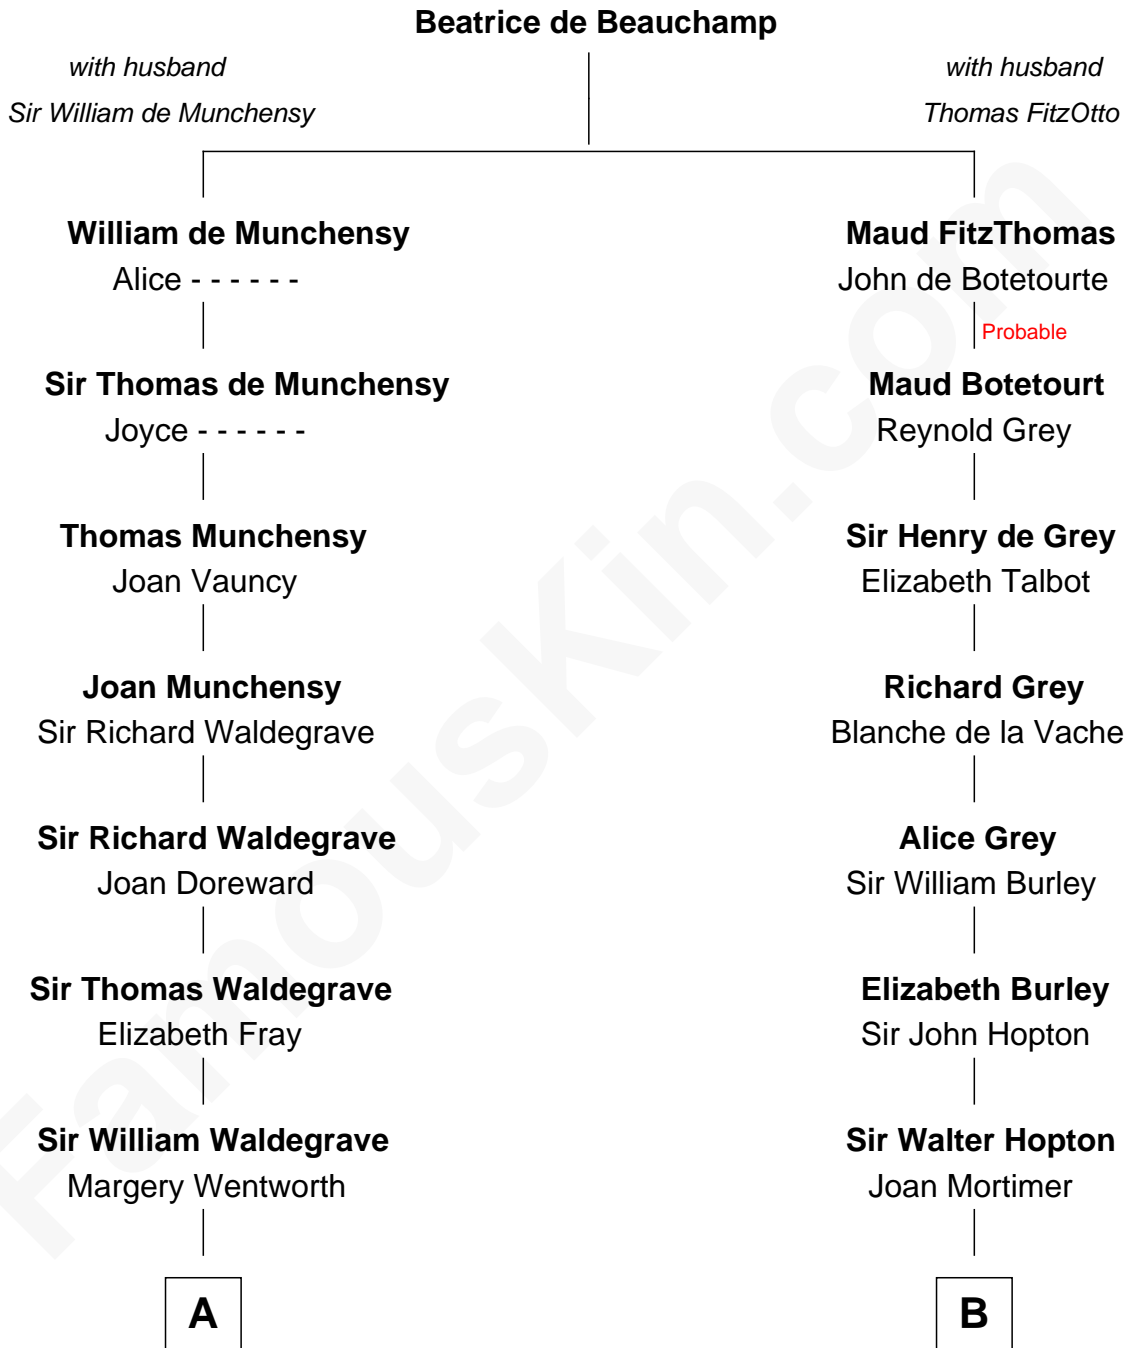

FamousKin.com Relationship Chart of

Rev. George Burroughs
Executed for Witchcraft, Salem 1692

12th cousin 9 times removed of

James Russell Lowell
American "Fireside" Poet

C

Rebecca Chambers

Daniel Russell

James Russell