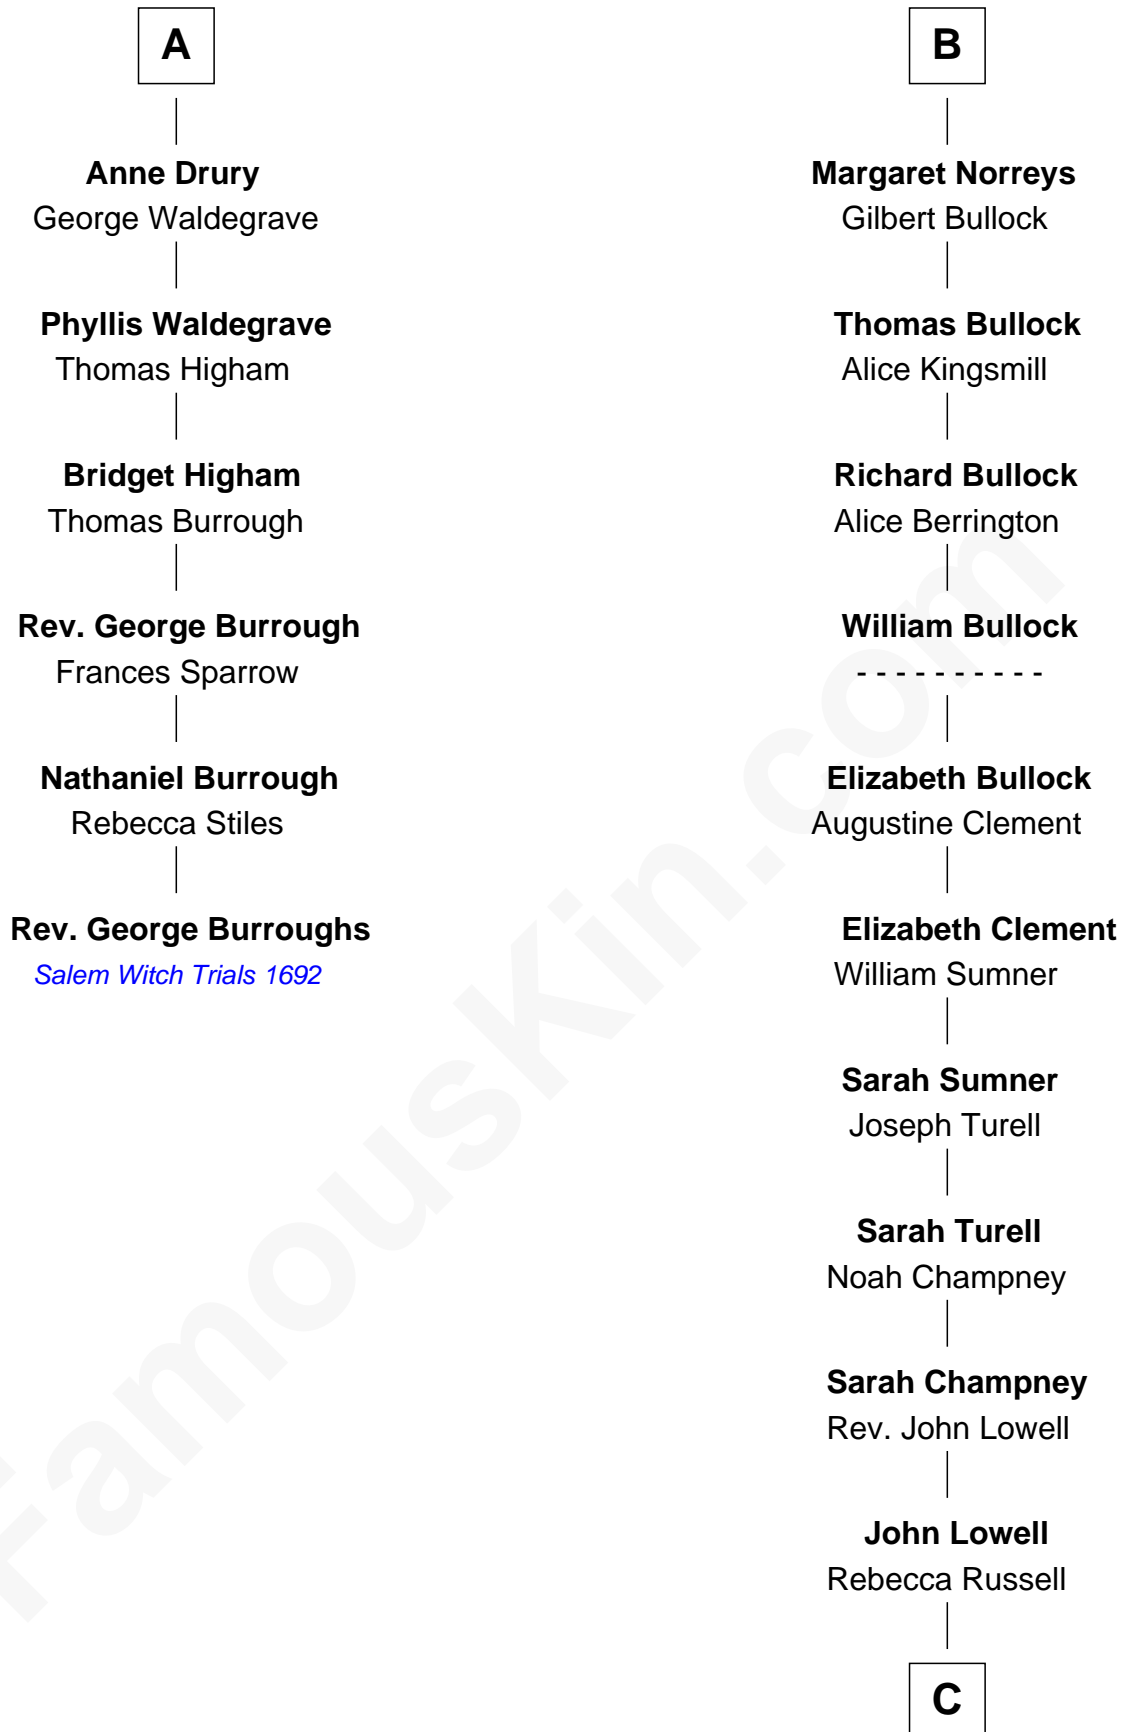

FamousKin.com

Relationship Chart of

Rev. George Burroughs

Executed for Witchcraft, Salem 1692

12th cousin 6 times removed of

James Russell Lowell

American "Fireside" Poet

Sir Gilbert de Clare

Joan of Acre

Elizabeth de Clare

Roger D'Amory

Elizabeth D'Amory

Sir John Bardolf

William Bardolf

Agnes Poynings

Cecilia Bardolf

Eleanor de Clare

Hugh le Despencer

Isabel le Despencer

Richard Fitzalan

Sir Edmund Fitzalan

Sibyl de Montagu

Philippe Fitzalan

Sir Richard Sergeaux

Alice Sergeaux

Sir Richard de Vere

Sir John de Vere

Elizabeth Howard

Joan de Vere

Sir William Norreys

B

C