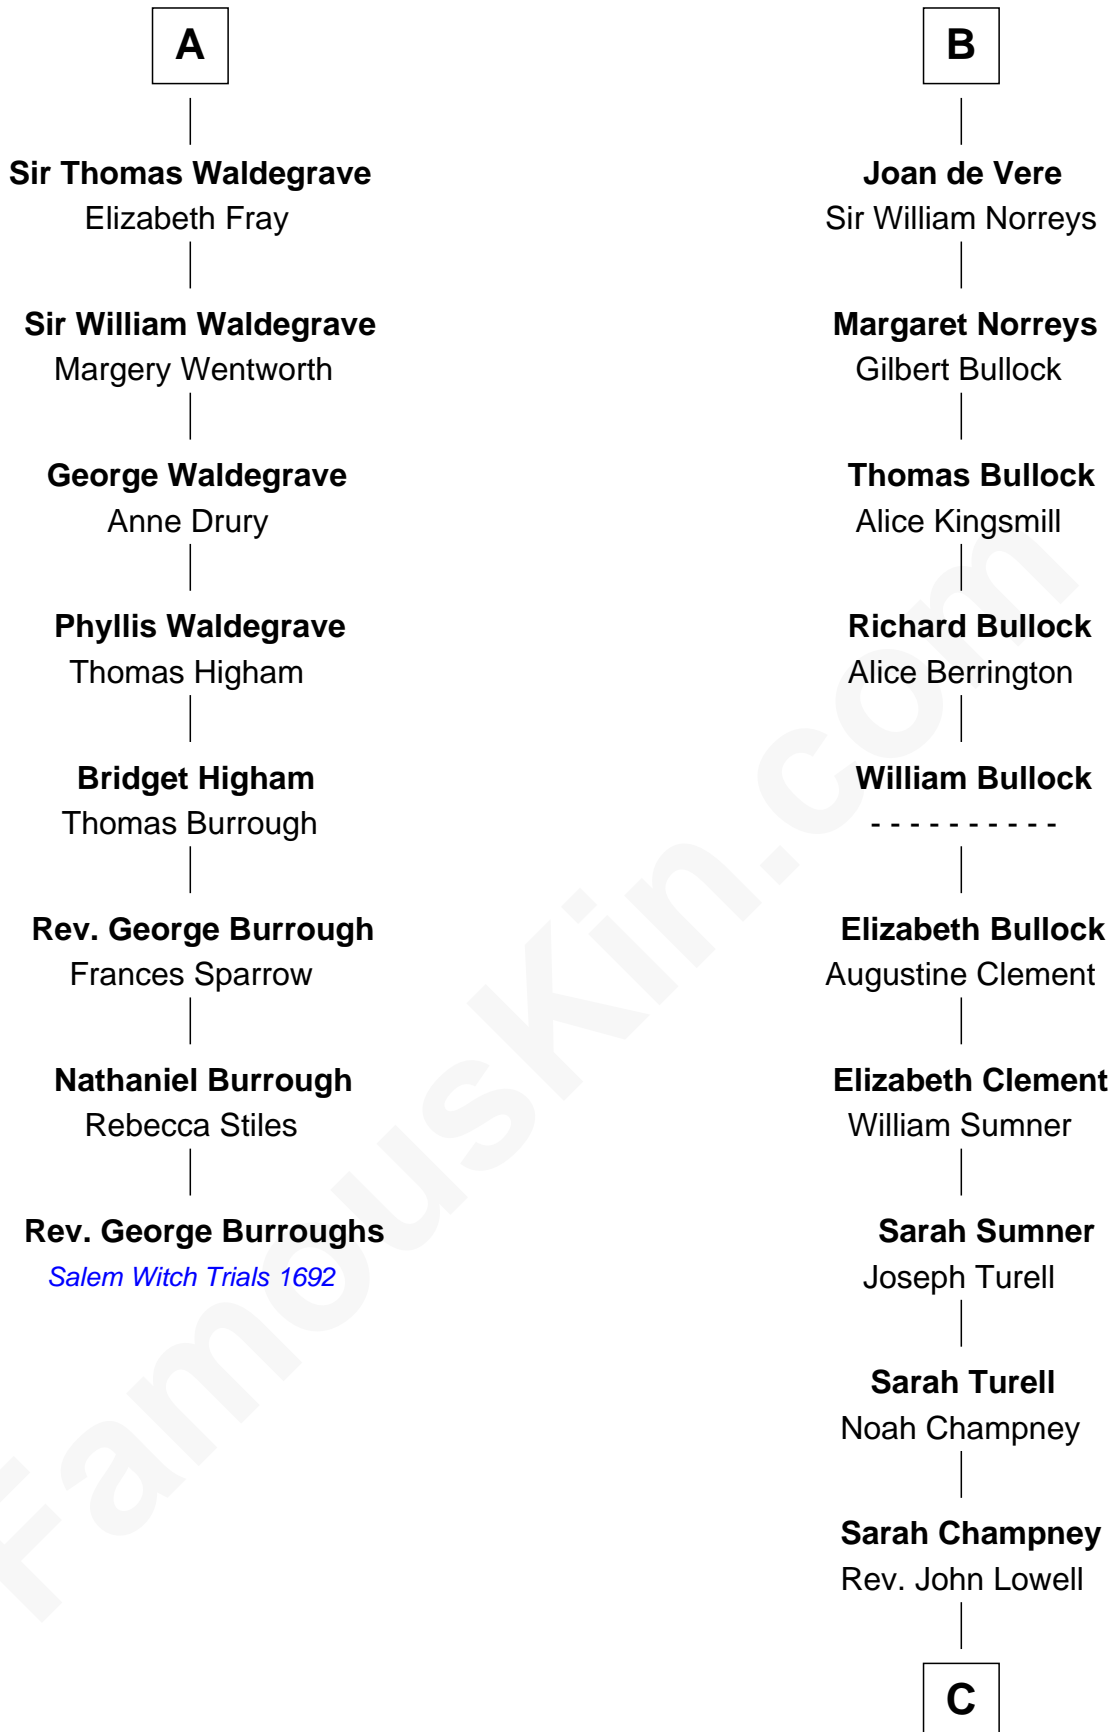

### Rev. George Burroughs

*Executed for Witchcraft, Salem 1692*

14th cousin 5 times removed of

### James Russell Lowell

*American "Fireside" Poet*

**Sir William Longespee**

Ela of Salisbury

C

**John Lowell**

Rebecca Russell

**Rev. Charles Lowell**