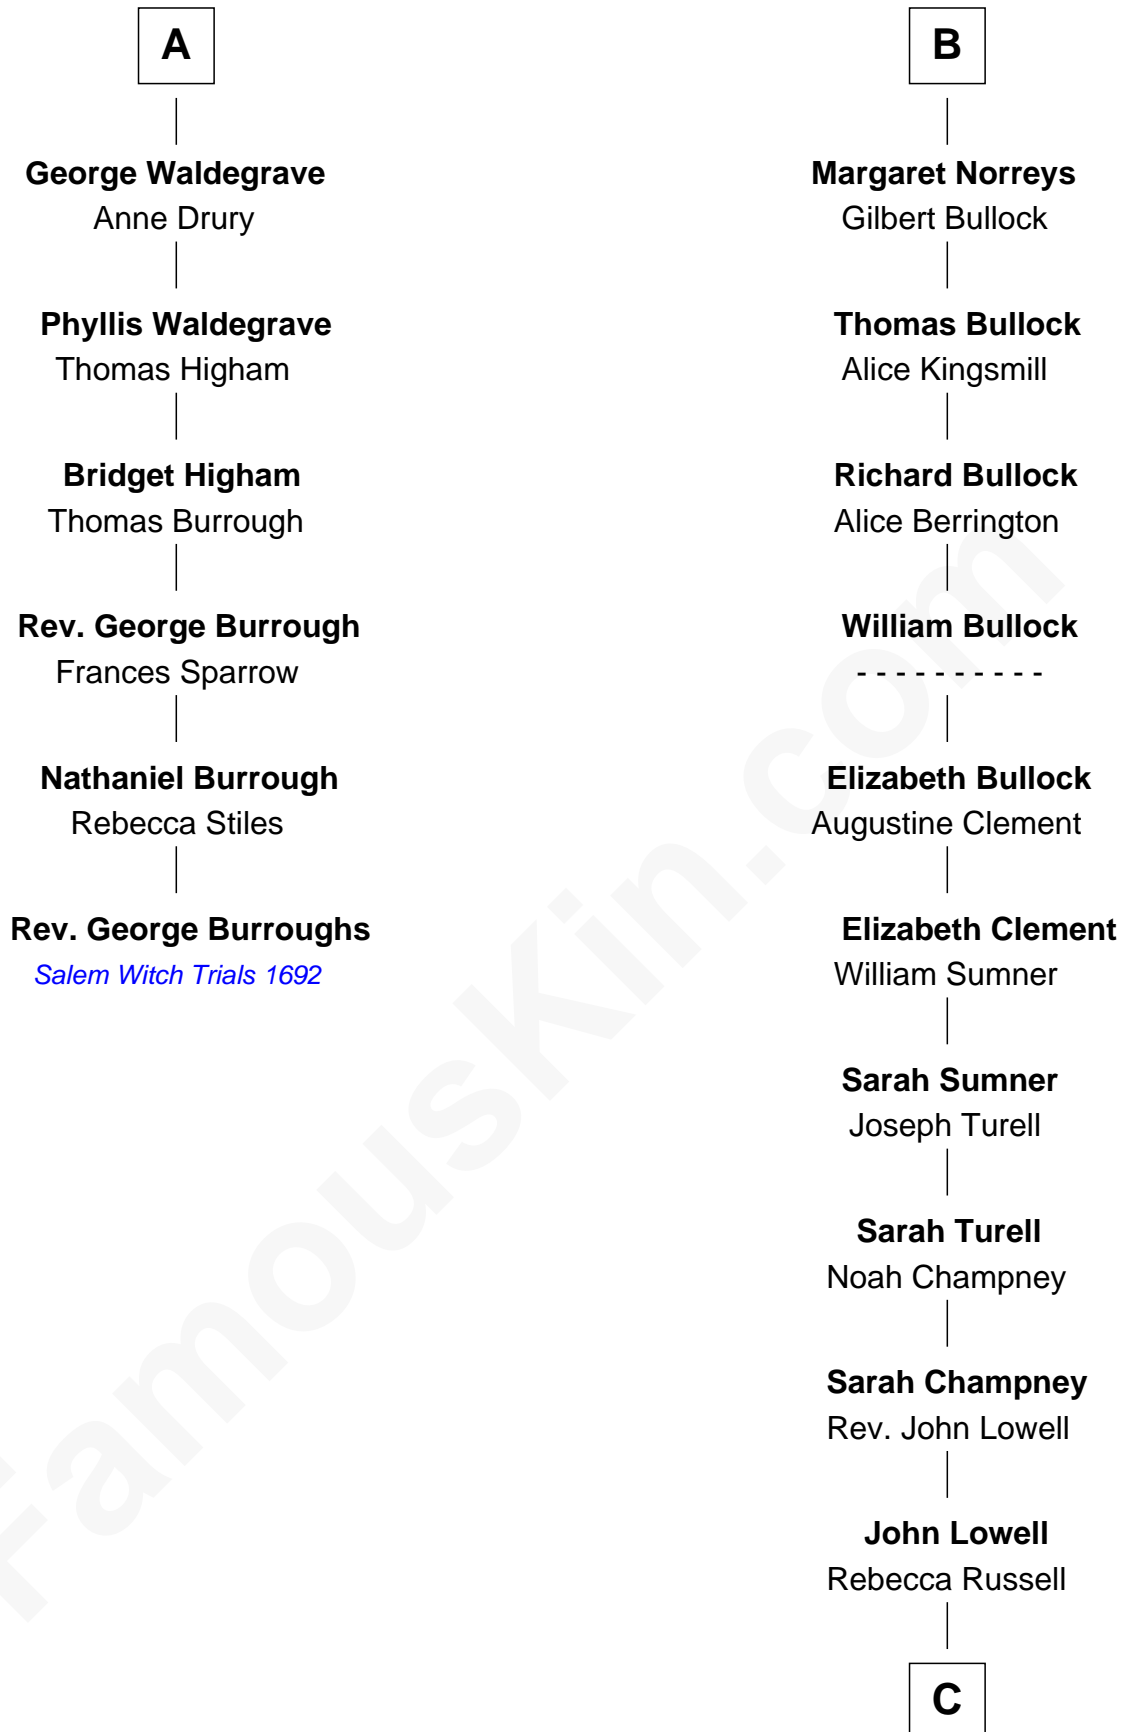

## Relationship Chart of

**Rev. George Burroughs**

*Executed for Witchcraft, Salem 1692*

12th cousin 6 times removed of

**James Russell Lowell**

*American "Fireside" Poet*

**Sir Hugh le Despencer**

Isabella de Beauchamp

**Margery Despencer**

Sir Roger Wentworth

**Henry Wentworth**

Elizabeth Howard

**Margery Wentworth**

Sir William Waldegrave

**A**

**Hugh le Despencer**

Eleanor de Clare

**Isabel le Despencer**

Richard Fitzalan

**Sir Edmund Fitzalan**

Sibyl de Montagu

**Philippe Fitzalan**

Sir Richard Sergeaux

**Alice Sergeaux**

Sir Richard de Vere

**Sir John de Vere**

Elizabeth Howard

**Joan de Vere**

Sir William Norreys

**B**

C

Rev. Charles Lowell  
Harriet Brackett Spence