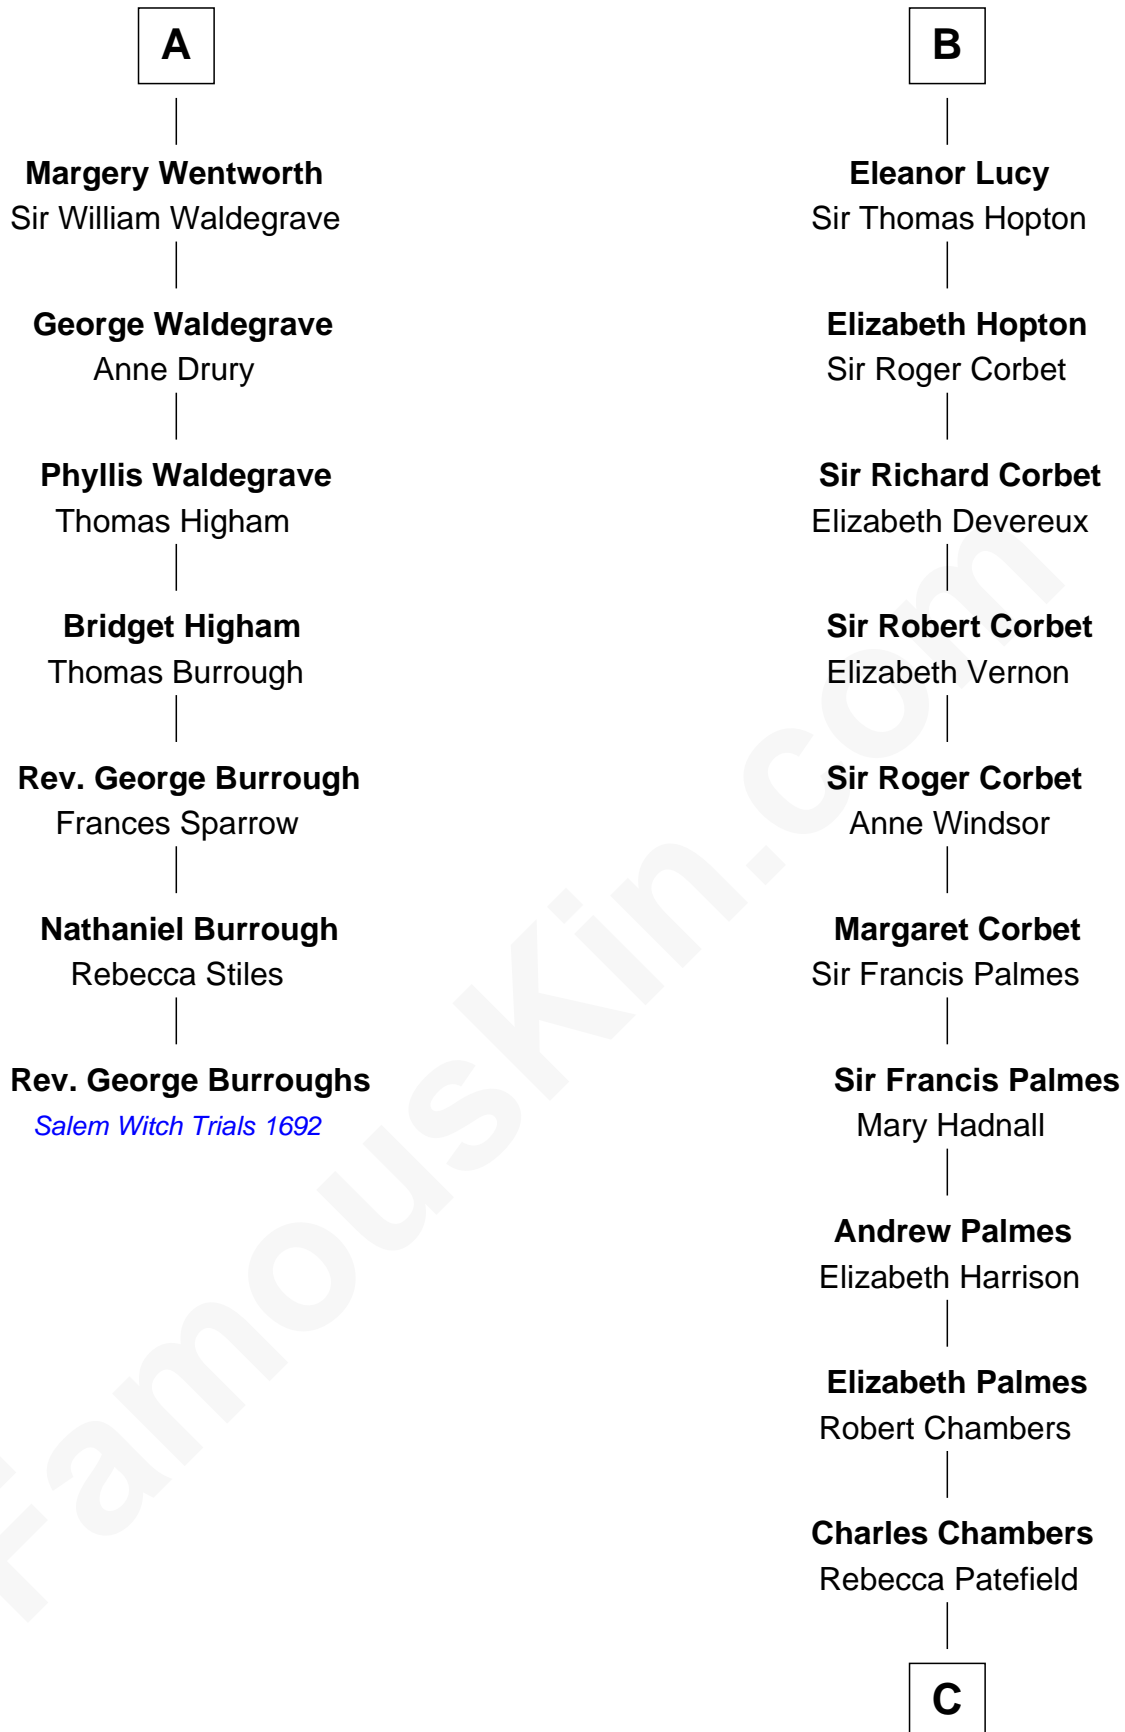

FamousKin.com

Relationship Chart of

Rev. George Burroughs

Executed for Witchcraft, Salem 1692

13th cousin 8 times removed of

James Russell Lowell

American "Fireside" Poet

Sir William de Cantilupe

Eve de Braiose

Milicent de Cantilupe

Eudo la Zouche

Sir William la Zouche

Maud Lovel

Milicent la Zouche

Sir William Deincourt

Margaret Deincourt

Sir Robert de Tibetot

Elizabeth de Tibetot

Sir Philip le Despencer

Margery Despencer

Sir Roger Wentworth

Henry Wentworth

Elizabeth Howard

A

John Talbot

Katherine - - - - -

Elizabeth Talbot

Sir Warin L'Arcedeckne

Eleanor L'Arcedeckne

Sir Walter Lucy

B

C