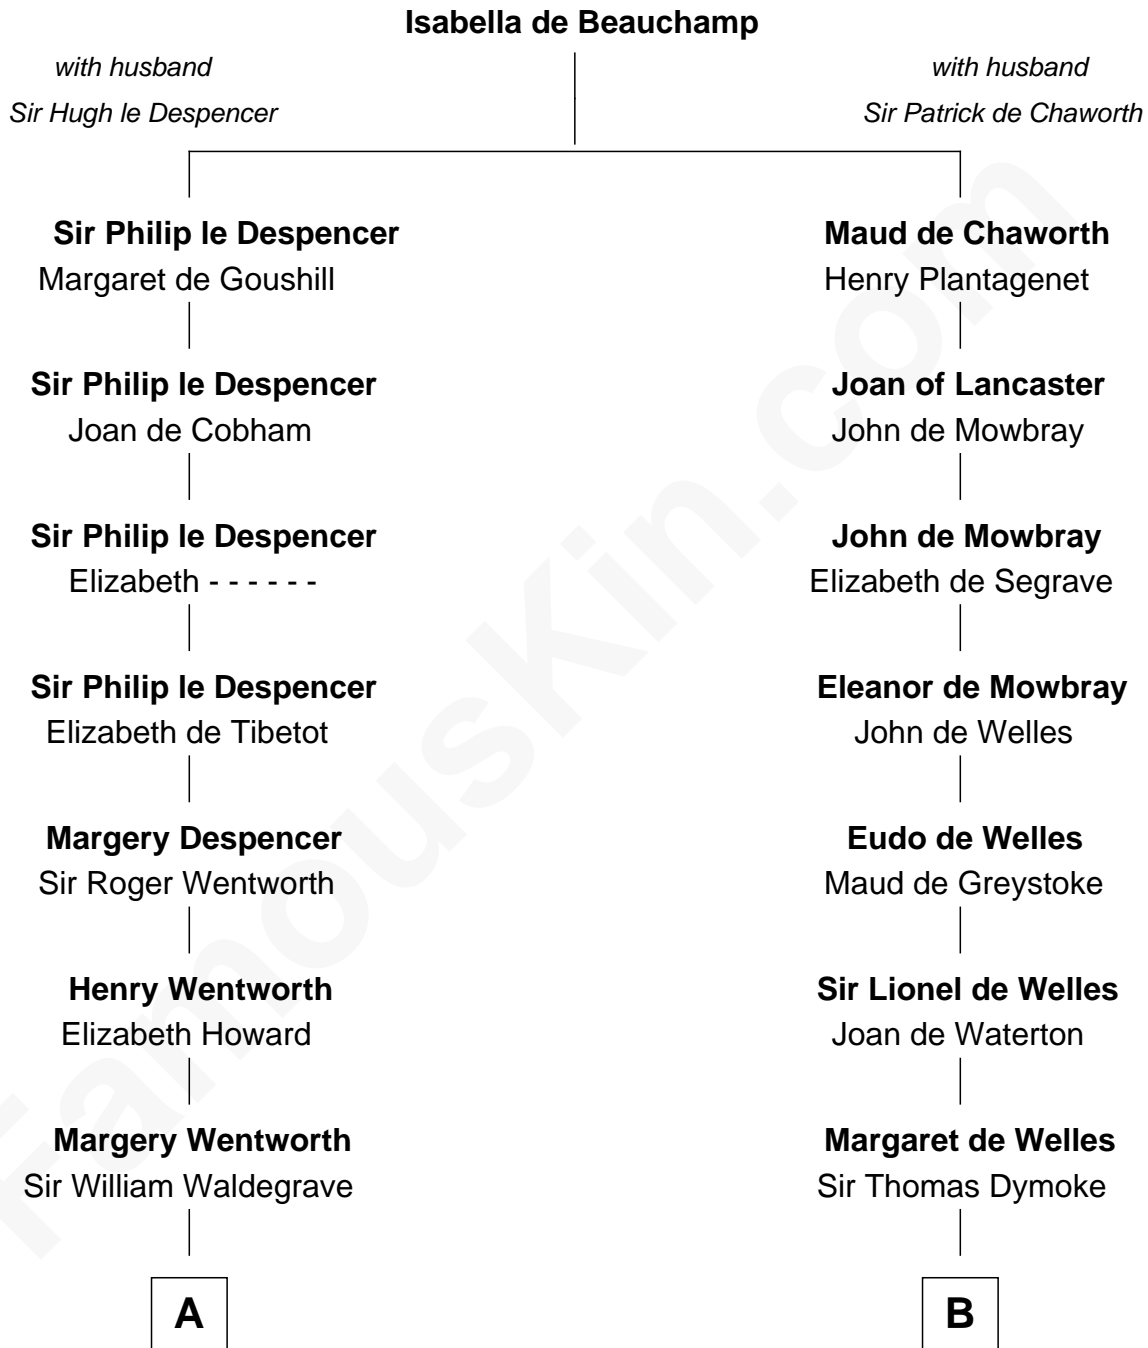

FamousKin.com

Relationship Chart of

Rev. George Burroughs

Executed for Witchcraft, Salem 1692

12th cousin 6 times removed of

Ichabod Goodwin

27th Governor of New Hampshire

C

Samuel Goodwin

Anna Thompson Gerrish

Ichabod Goodwin

27th Governor of New Hampshire

FamousKin.com