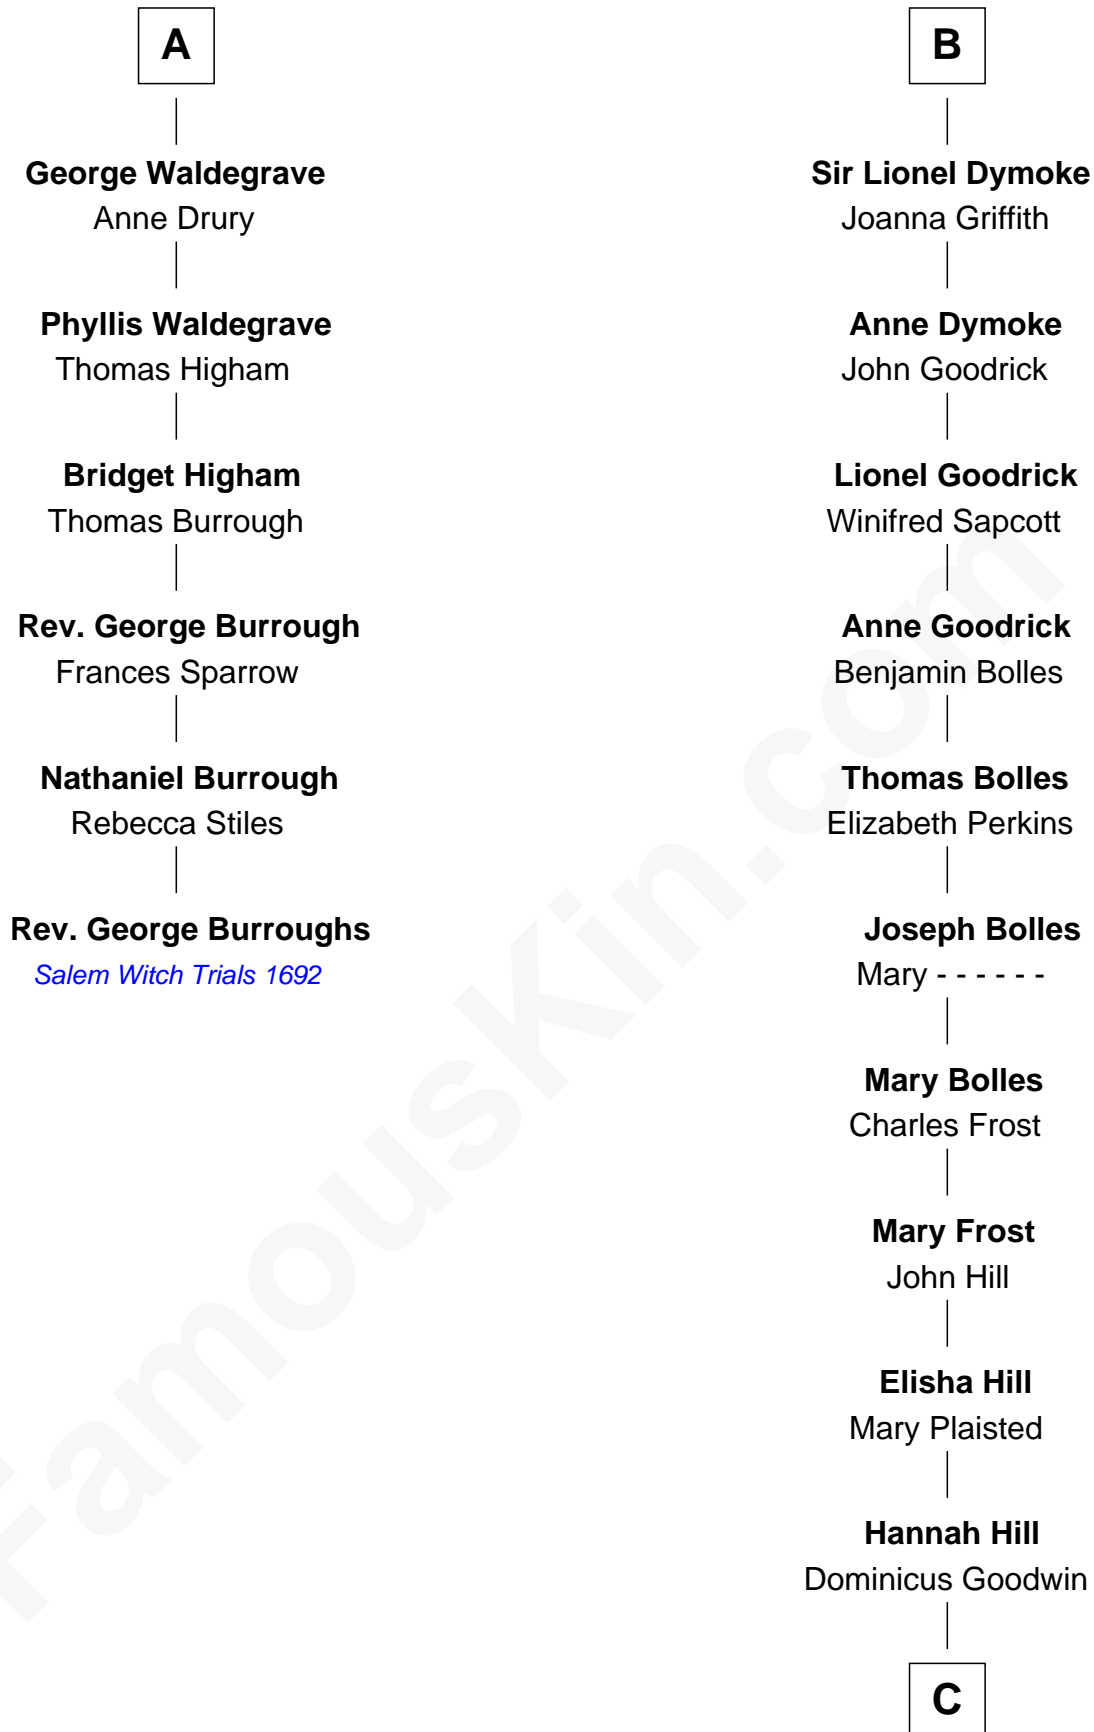

FamousKin.com

Relationship Chart of

Rev. George Burroughs

Executed for Witchcraft, Salem 1692

12th cousin 6 times removed of

Ichabod Goodwin

27th Governor of New Hampshire

C

Samuel Goodwin

Anna Thompson Gerrish

Ichabod Goodwin

27th Governor of New Hampshire

FamousKin.com