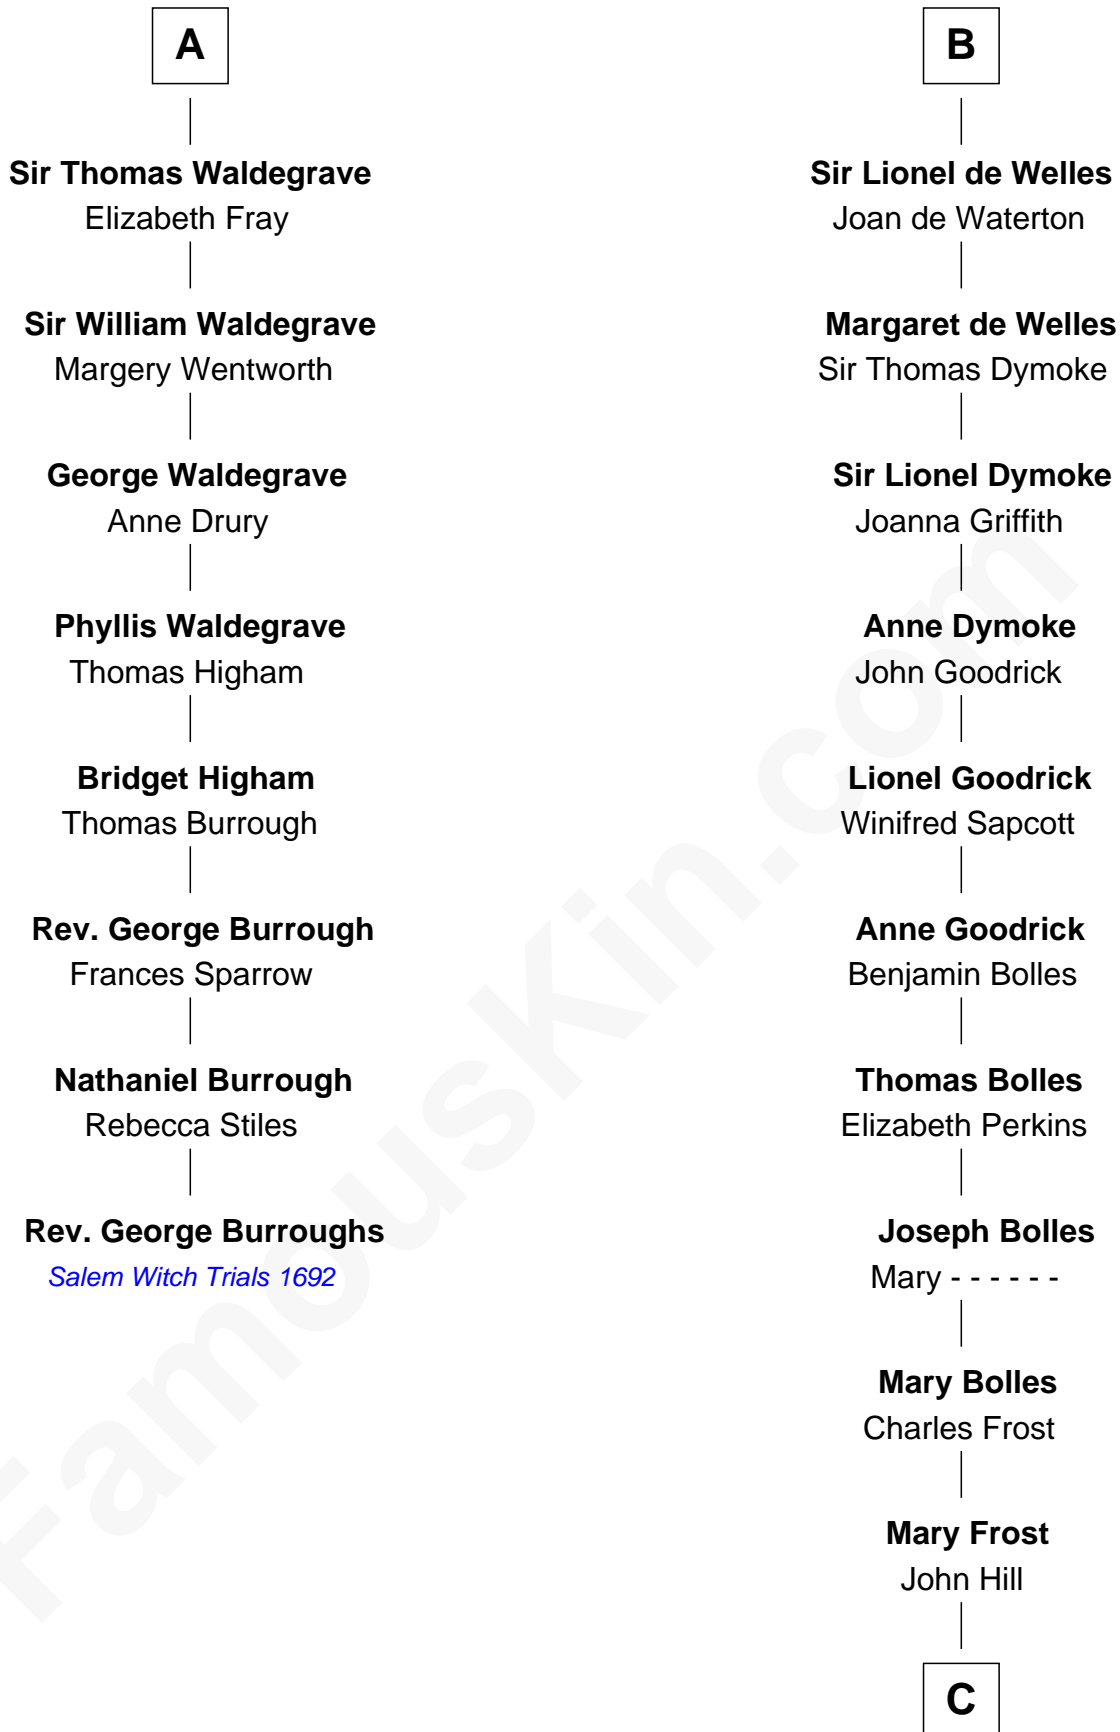

FamousKin.com

Relationship Chart of

Rev. George Burroughs

Executed for Witchcraft, Salem 1692

14th cousin 6 times removed of

Ichabod Goodwin

27th Governor of New Hampshire

Sir William Longespee

Ela of Salisbury

C

—
Elisha Hill

Mary Plaisted
—

Hannah Hill

Dominicus Goodwin
—

Samuel Goodwin

Anna Thompson Gerrish
—