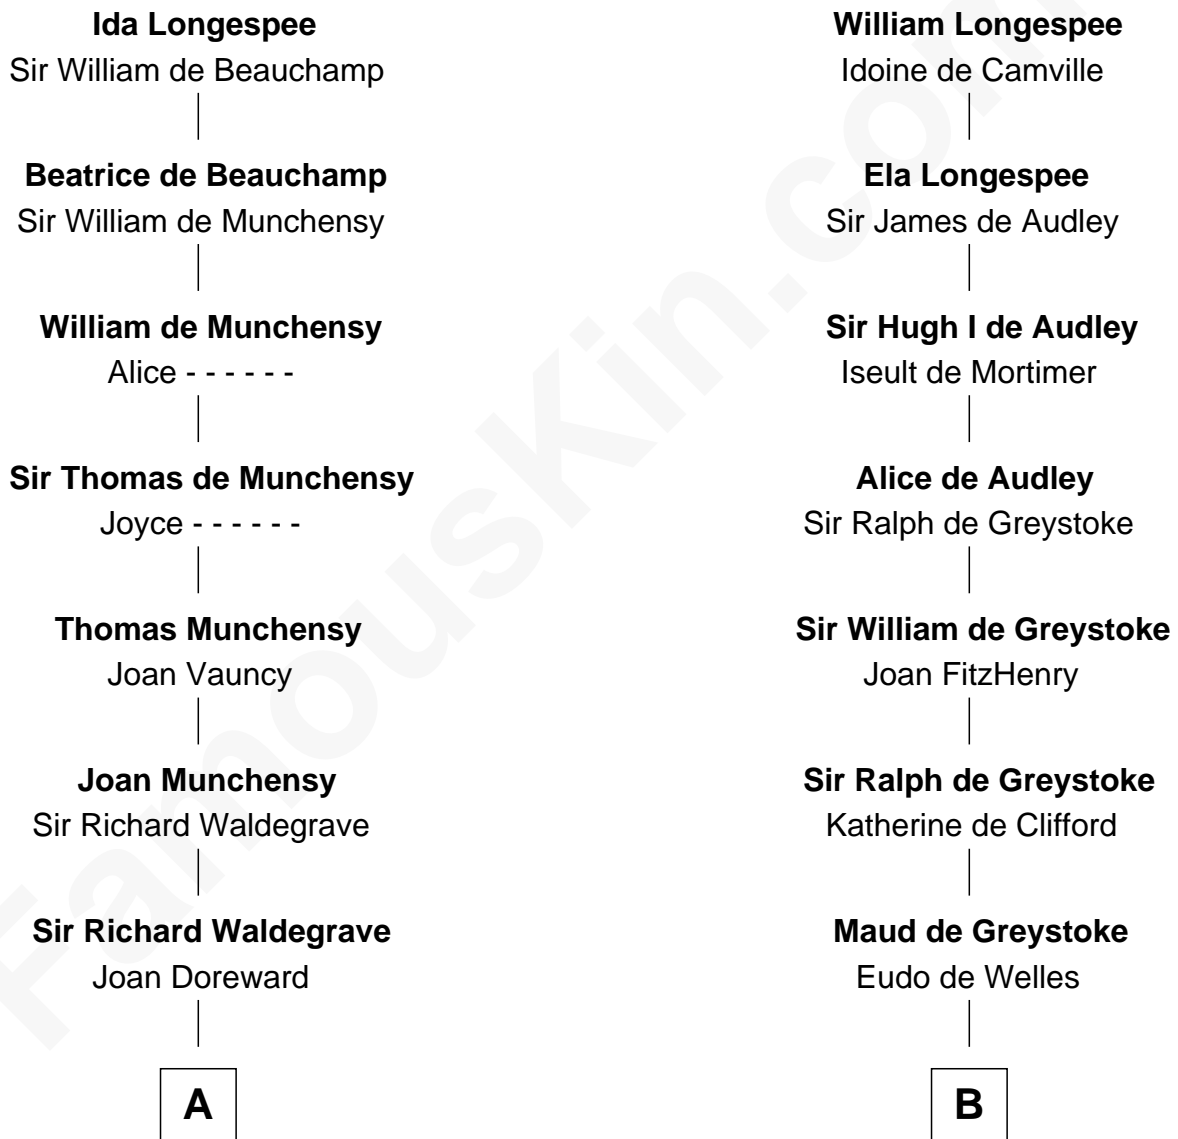

FamousKin.com

Relationship Chart of

Rev. George Burroughs

Executed for Witchcraft, Salem 1692

14th cousin 6 times removed of

Ichabod Goodwin

27th Governor of New Hampshire

Sir William Longespee

Ela of Salisbury

C

—
Elisha Hill

Mary Plaisted
—

Hannah Hill

Dominicus Goodwin
—

Samuel Goodwin

Anna Thompson Gerrish
—

Ichabod Goodwin

27th Governor of New Hampshire