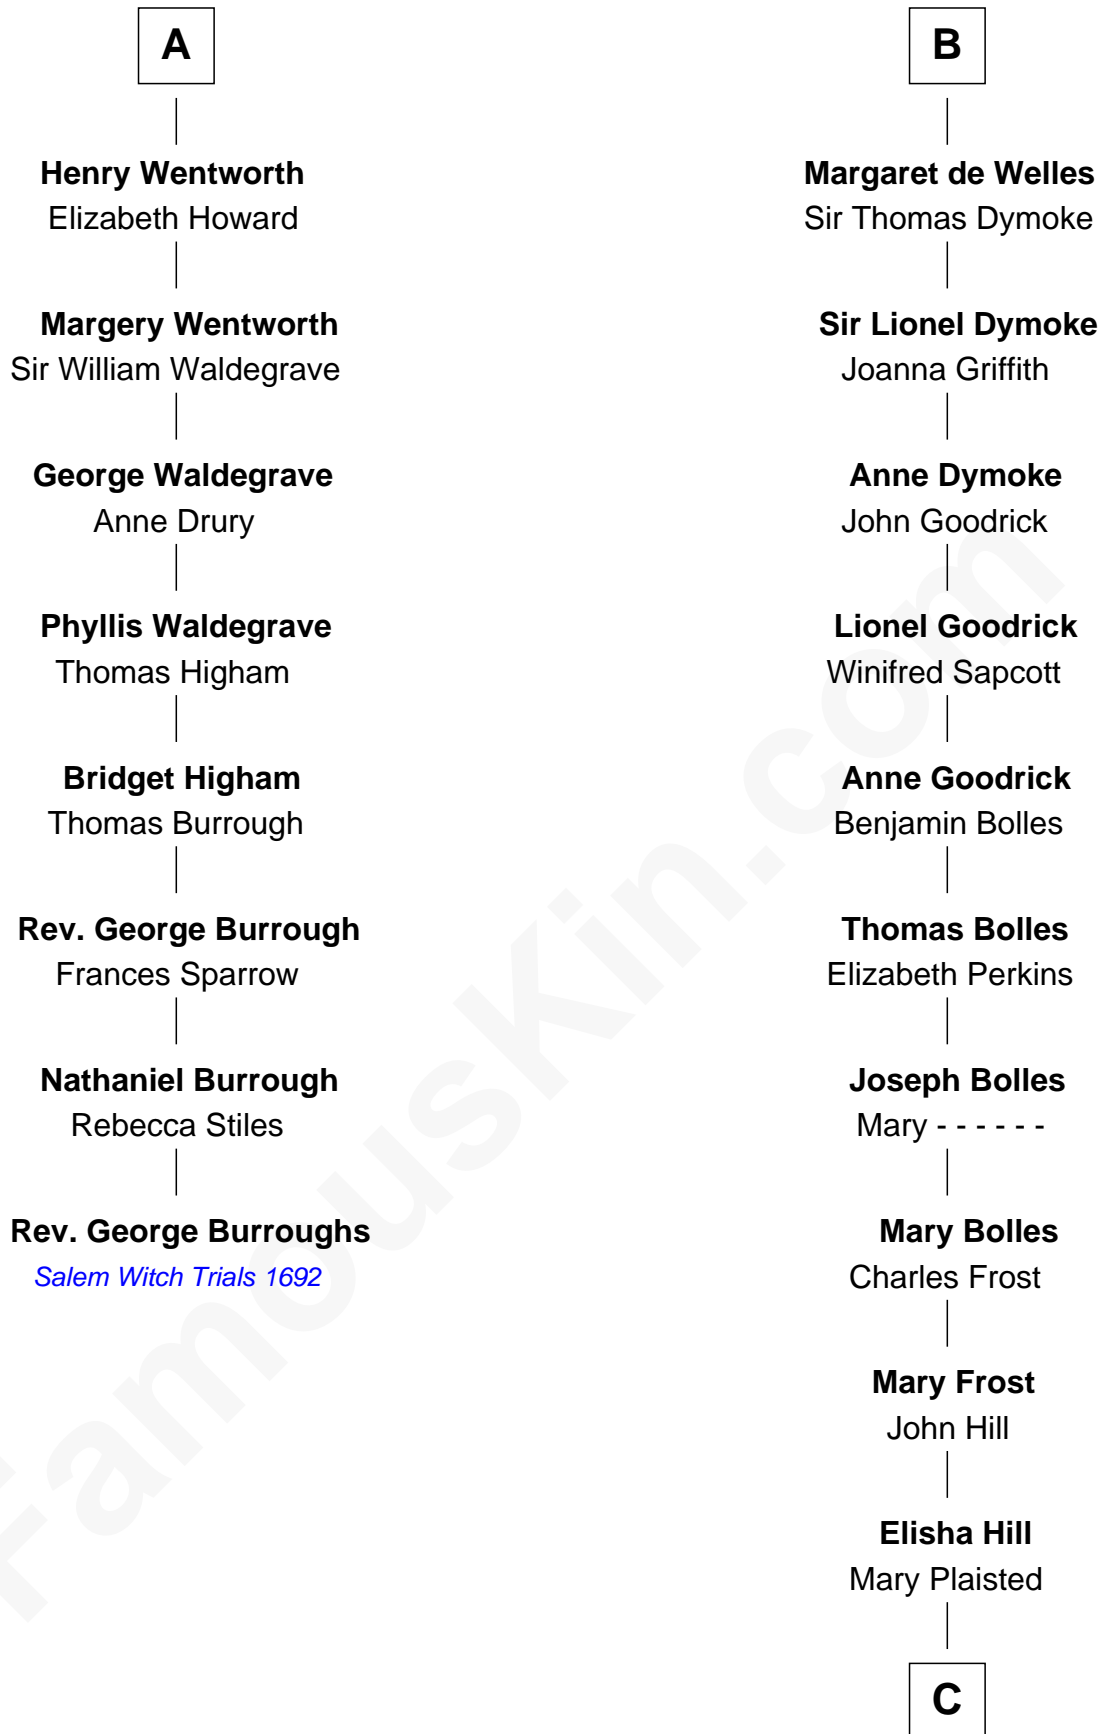

FamousKin.com

Relationship Chart of

Rev. George Burroughs
Executed for Witchcraft, Salem 1692

14th cousin 5 times removed of

Ichabod Goodwin
27th Governor of New Hampshire

C

Hannah Hill

Dominicus Goodwin

Samuel Goodwin

Anna Thompson Gerrish

Ichabod Goodwin

27th Governor of New Hampshire

FamousKin.com