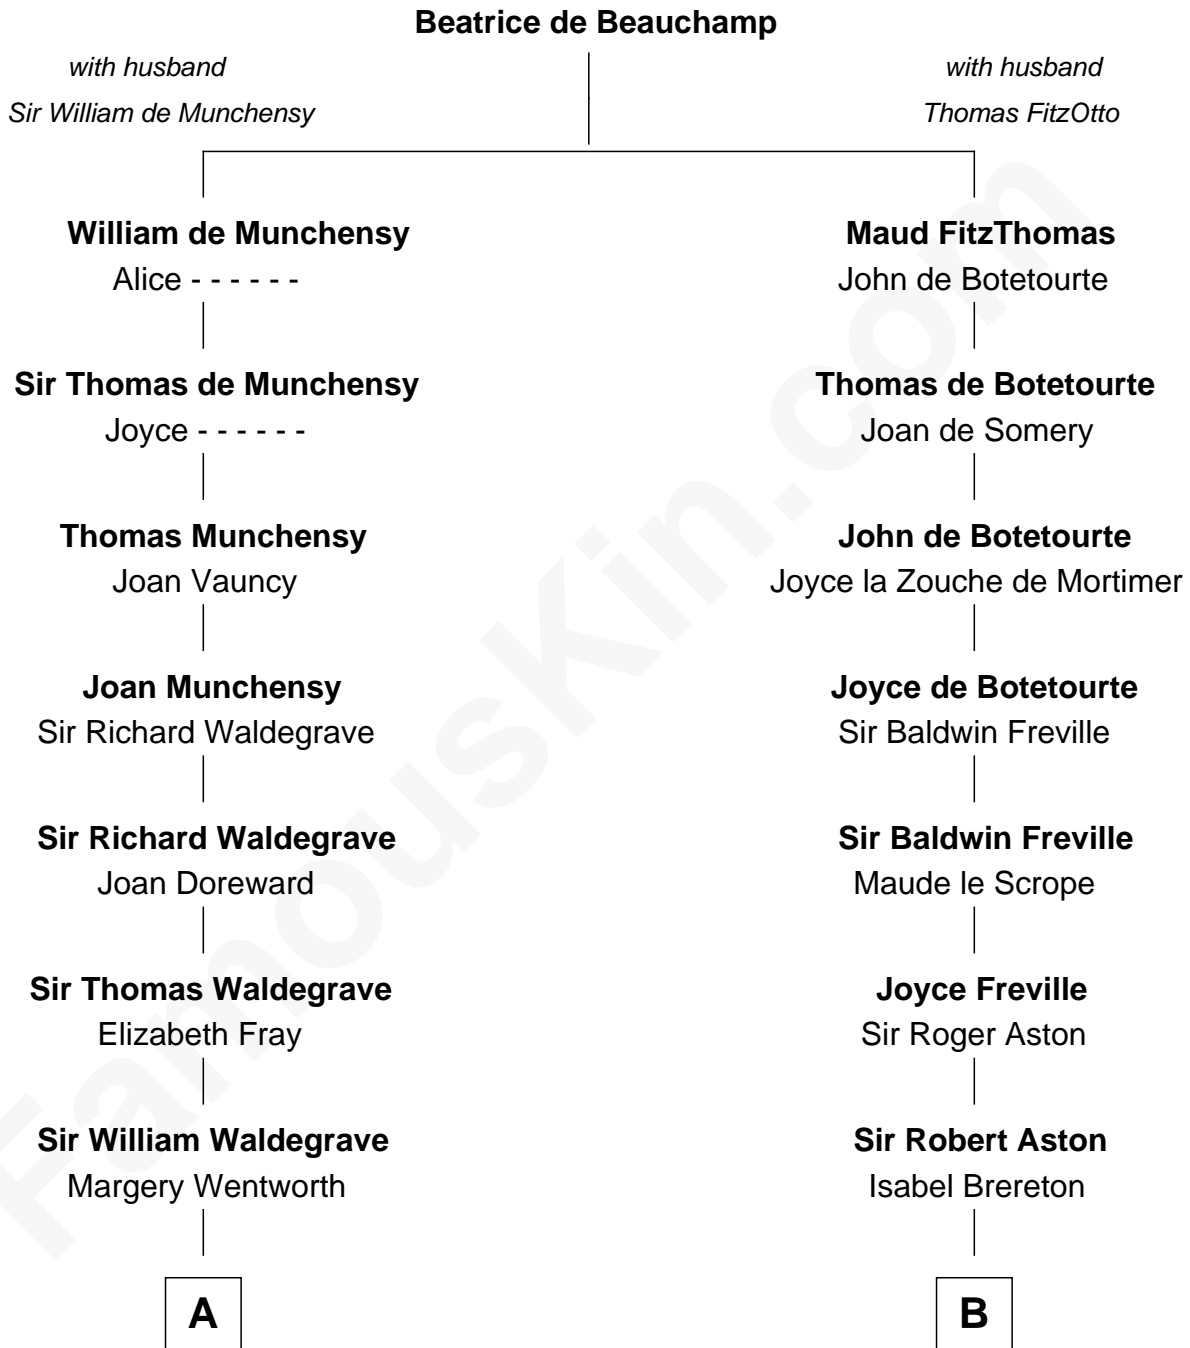

FamousKin.com

Relationship Chart of

Rev. George Burroughs

Executed for Witchcraft, Salem 1692

12th cousin 6 times removed of

Richard Henry Lee

Signer of the Declaration of Independence