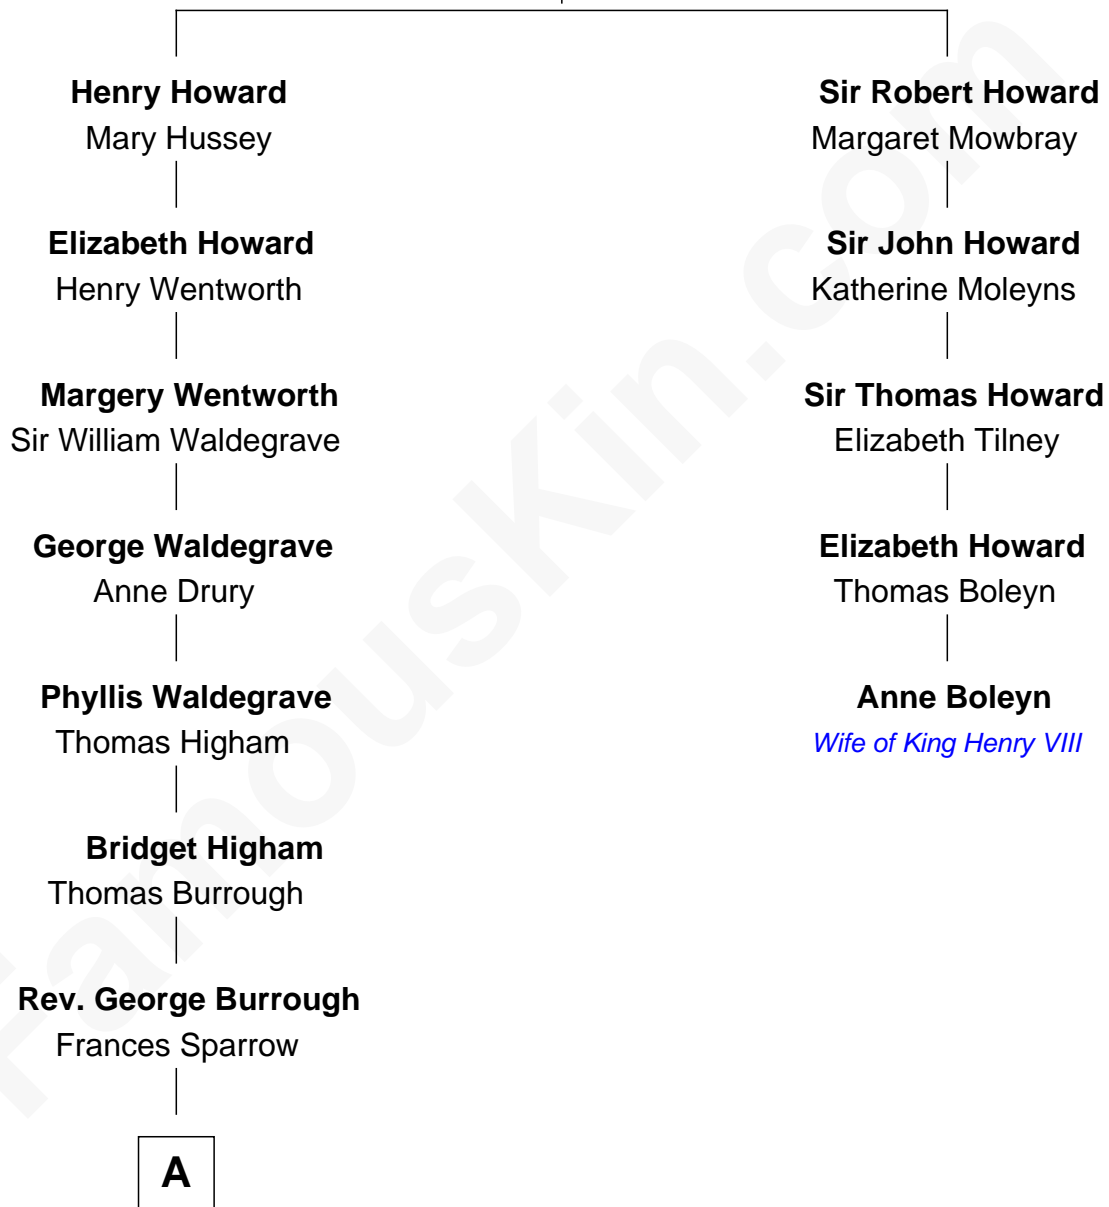

FamousKin.com
Relationship Chart of
Rev. George Burroughs

Executed for Witchcraft, Salem 1692

4th cousin 4 times removed of

Anne Boleyn

2nd Wife of King Henry VIII

Sir John Howard

Alice Tendring

A

Nathaniel Burrough

Rebecca Stiles

Rev. George Burroughs

Salem Witch Trials 1692

FamousKin.com