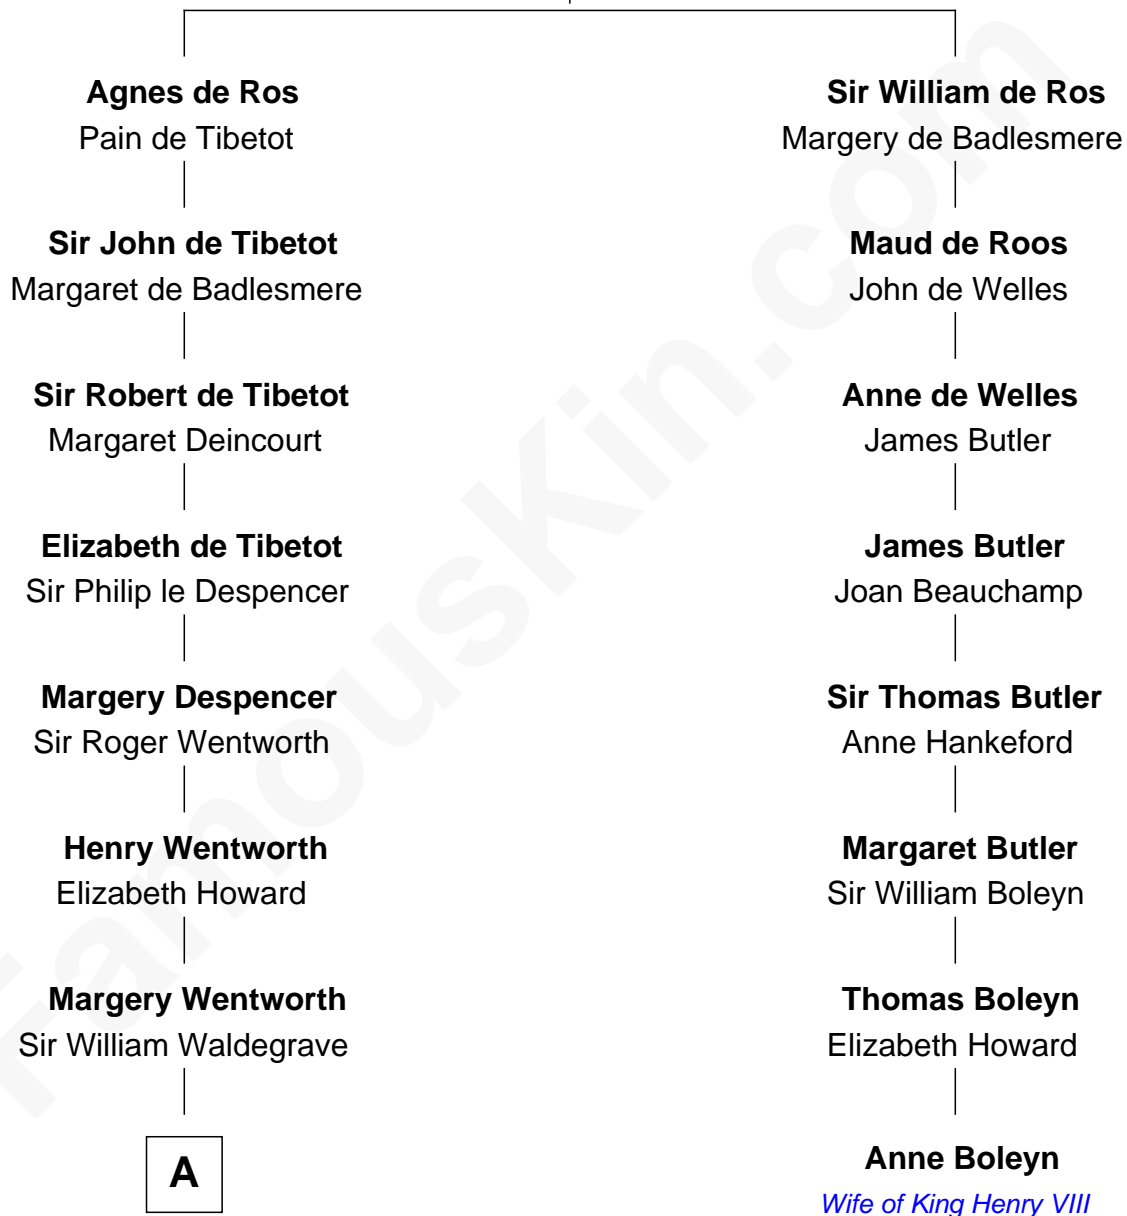

**FamousKin.com**  
**Relationship Chart of**  
**Rev. George Burroughs**

*Executed for Witchcraft, Salem 1692*

**7th cousin 5 times removed of**

**Anne Boleyn**

*2nd Wife of King Henry VIII*

**William de Ros**  
 Maude de Vaux

**A**

**A**

**George Waldegrave**

Anne Drury

**Phyllis Waldegrave**

Thomas Higham

**Bridget Higham**

Thomas Burrough

**Rev. George Burrough**

Frances Sparrow

**Nathaniel Burrough**

Rebecca Stiles

**Rev. George Burroughs**

[Salem Witch Trials 1692](#)