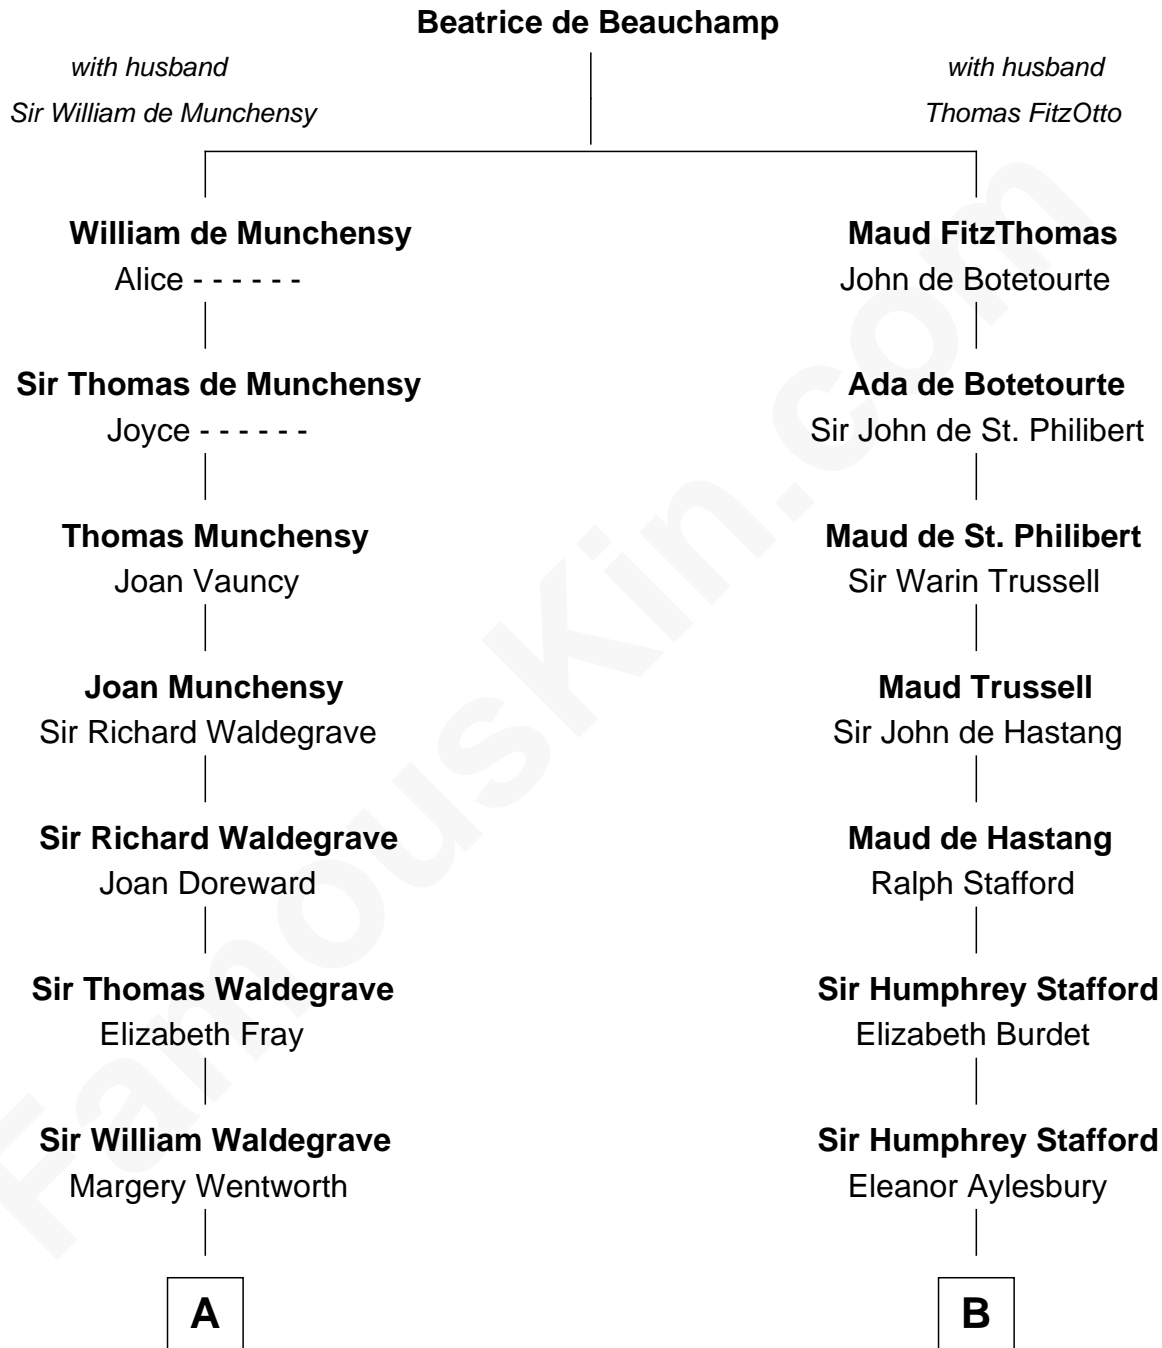

FamousKin.com

Relationship Chart of

Rev. George Burroughs

Executed for Witchcraft, Salem 1692

12th cousin 6 times removed of

Samuel Ward King

15th Governor of Rhode Island

C

—
Welthian Walton
William Borden King

—
Samuel Ward King
15th Governor of Rhode Island

FamousKin.com