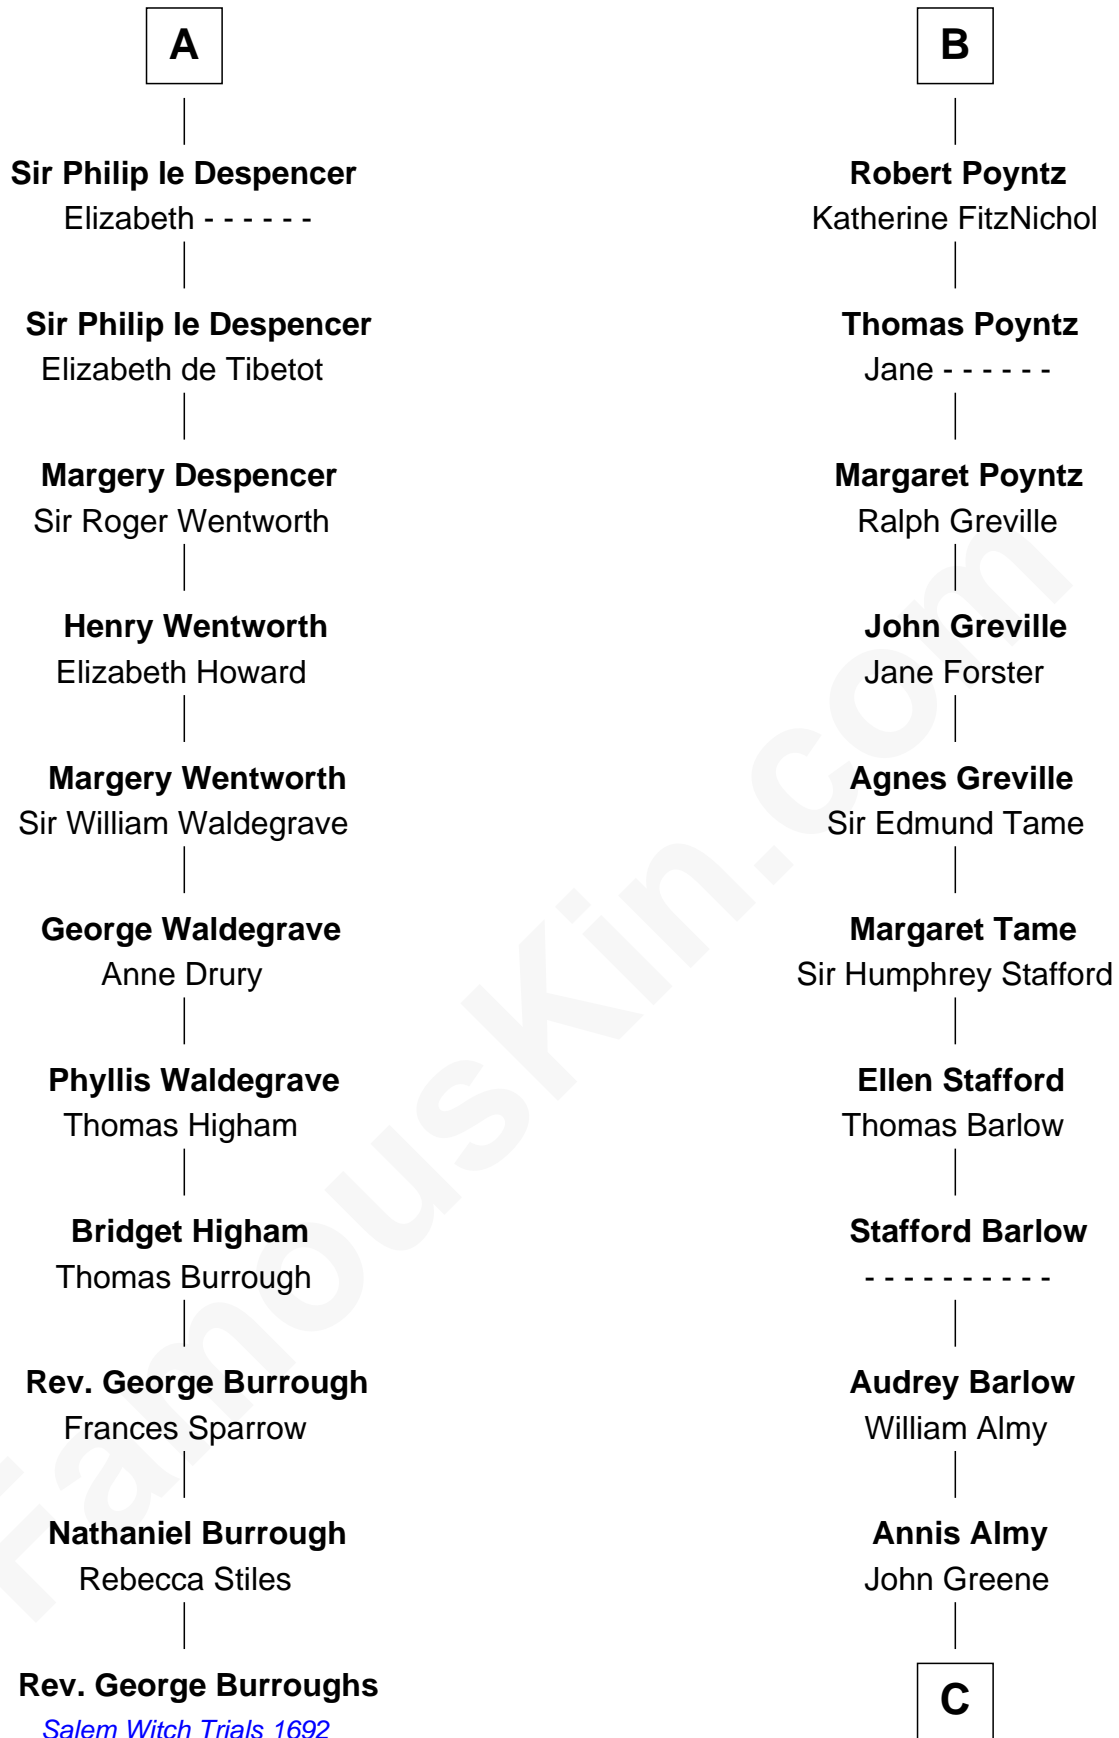

FamousKin.com

Relationship Chart of

Rev. George Burroughs

Executed for Witchcraft, Salem 1692

17th cousin 4 times removed of

Samuel Ward King

15th Governor of Rhode Island

C

Samuel Greene

Mary Gorton

Samuel Greene

Sarah Coggeshall

Mercy Green

John Walton

Welthian Walton

William Borden King

Samuel Ward King

15th Governor of Rhode Island

FamousKin.com