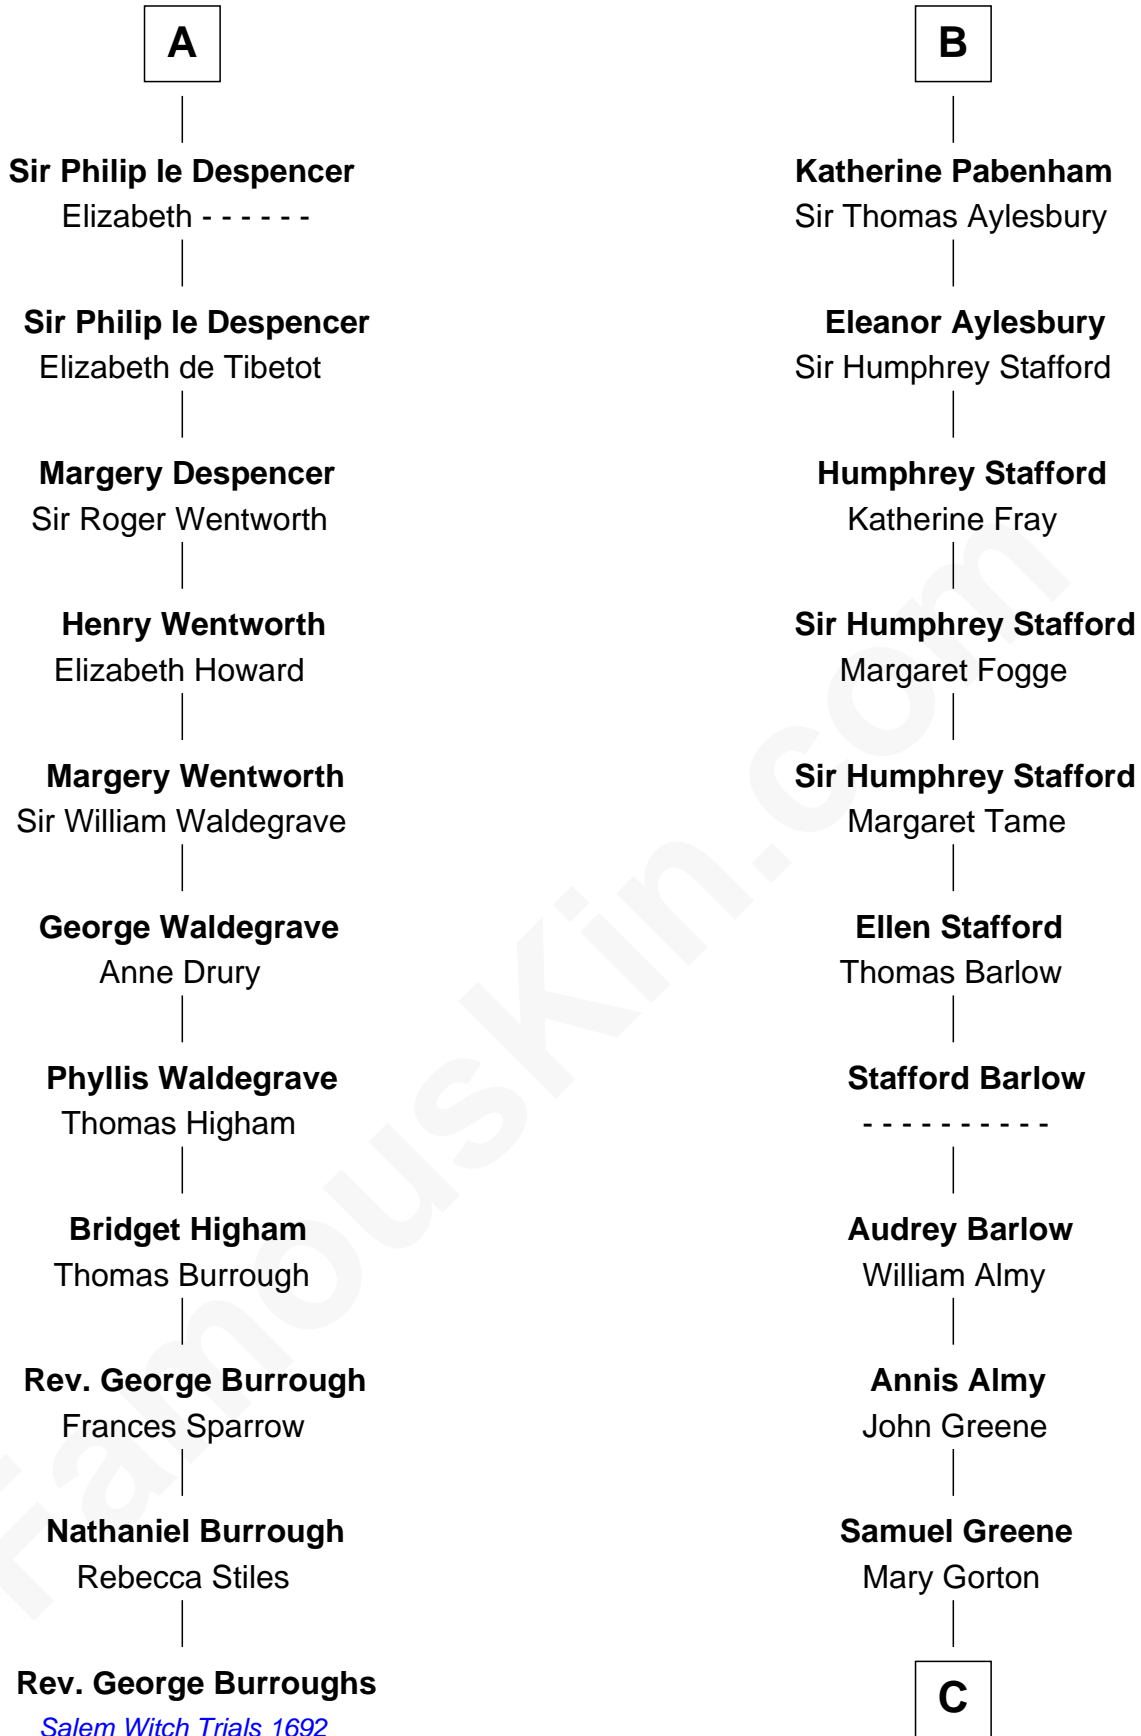

FamousKin.com
Relationship Chart of
Rev. George Burroughs

Executed for Witchcraft, Salem 1692

17th cousin 3 times removed of

Samuel Ward King

15th Governor of Rhode Island

Gundred de Warenne

with husband
Roger de Newburgh

Walter de Fauconberge

Isabella de Beauchamp

Sir Hugh le Despencer

Anice de Fauconberge

Sir Nicholas Engaine

Sir Philip le Despencer

Margaret de Goushill

Sir John d'Engaine

Joan Peveral

Sir Philip le Despencer

Joan de Cobham

Elizabeth d'Engaine

Sir Laurence de Pabenham

A

B

C

Samuel Greene
Sarah Coggeshall

Mercy Green
John Walton

Welthian Walton
William Borden King

Samuel Ward King
15th Governor of Rhode Island

FamousKin.com