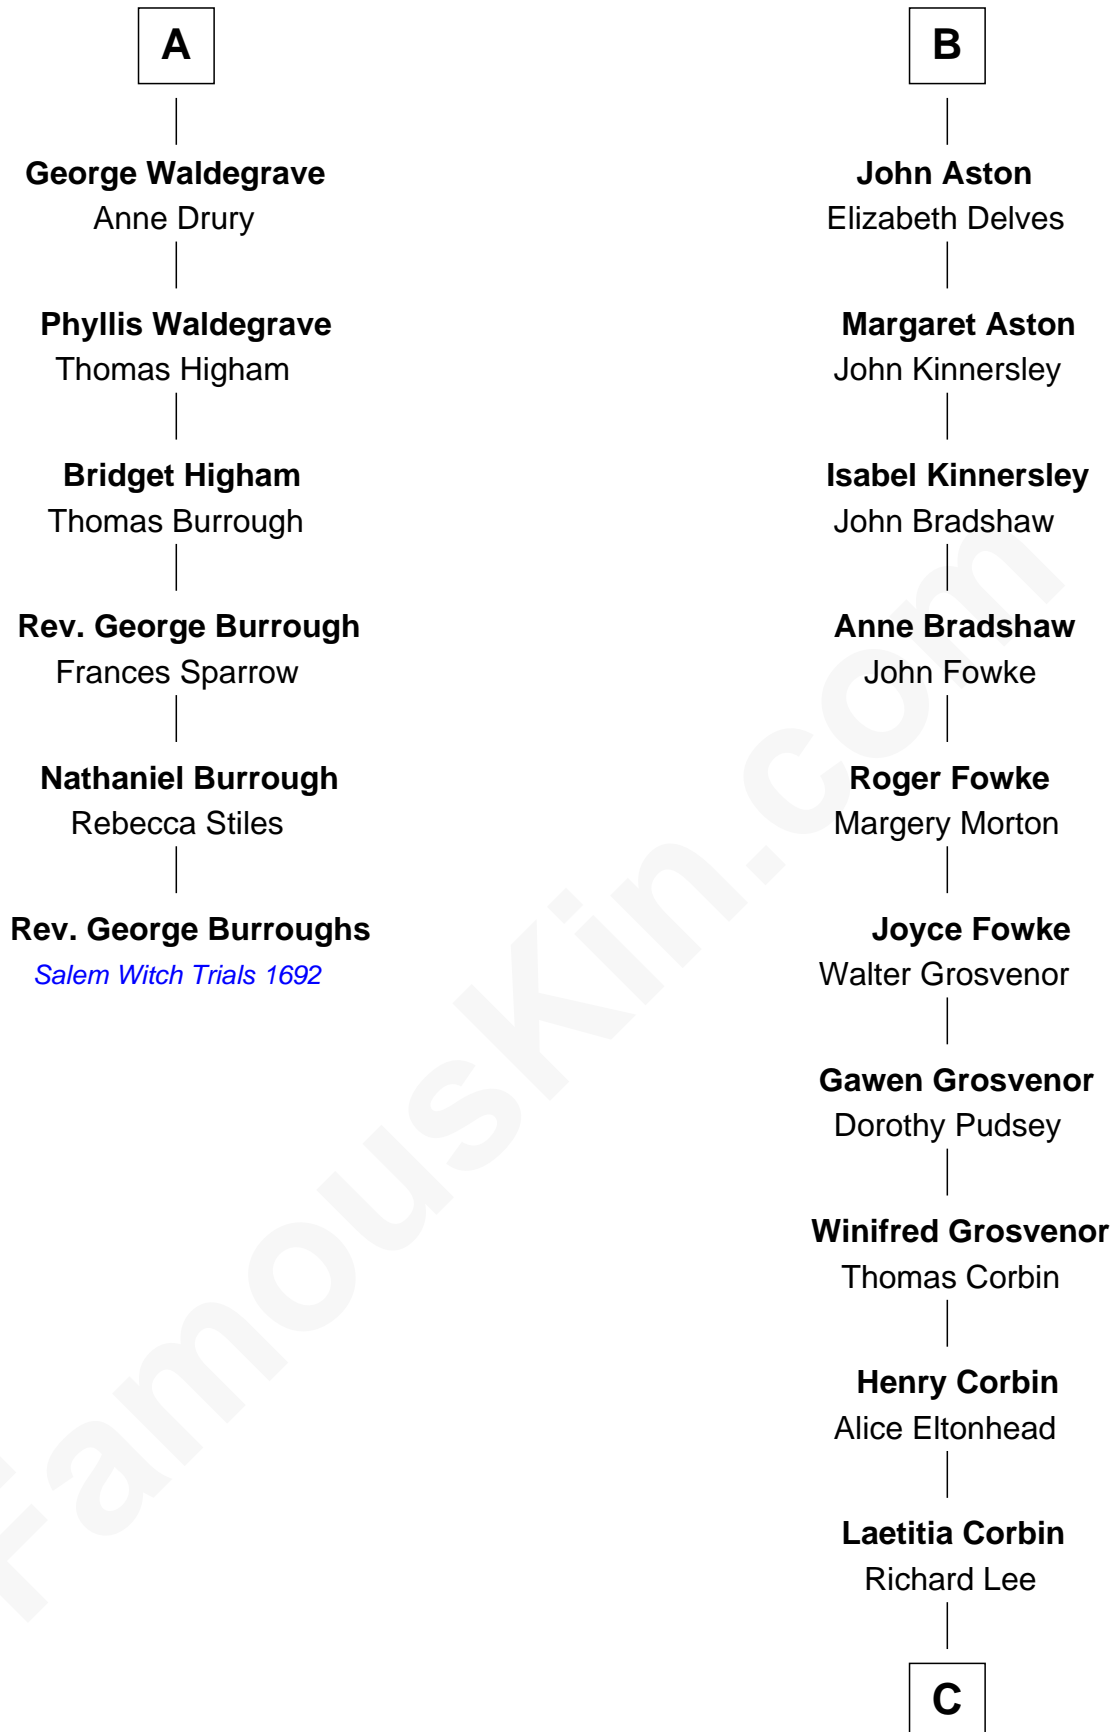

FamousKin.com

Relationship Chart of

Rev. George Burroughs

Executed for Witchcraft, Salem 1692

12th cousin 6 times removed of

Francis Lightfoot Lee

Signer of the Declaration of Independence

C

Gov. Thomas Lee

Hannah Ludwell

Francis Lightfoot Lee

Signer of Declaration of Independence

FamousKin.com