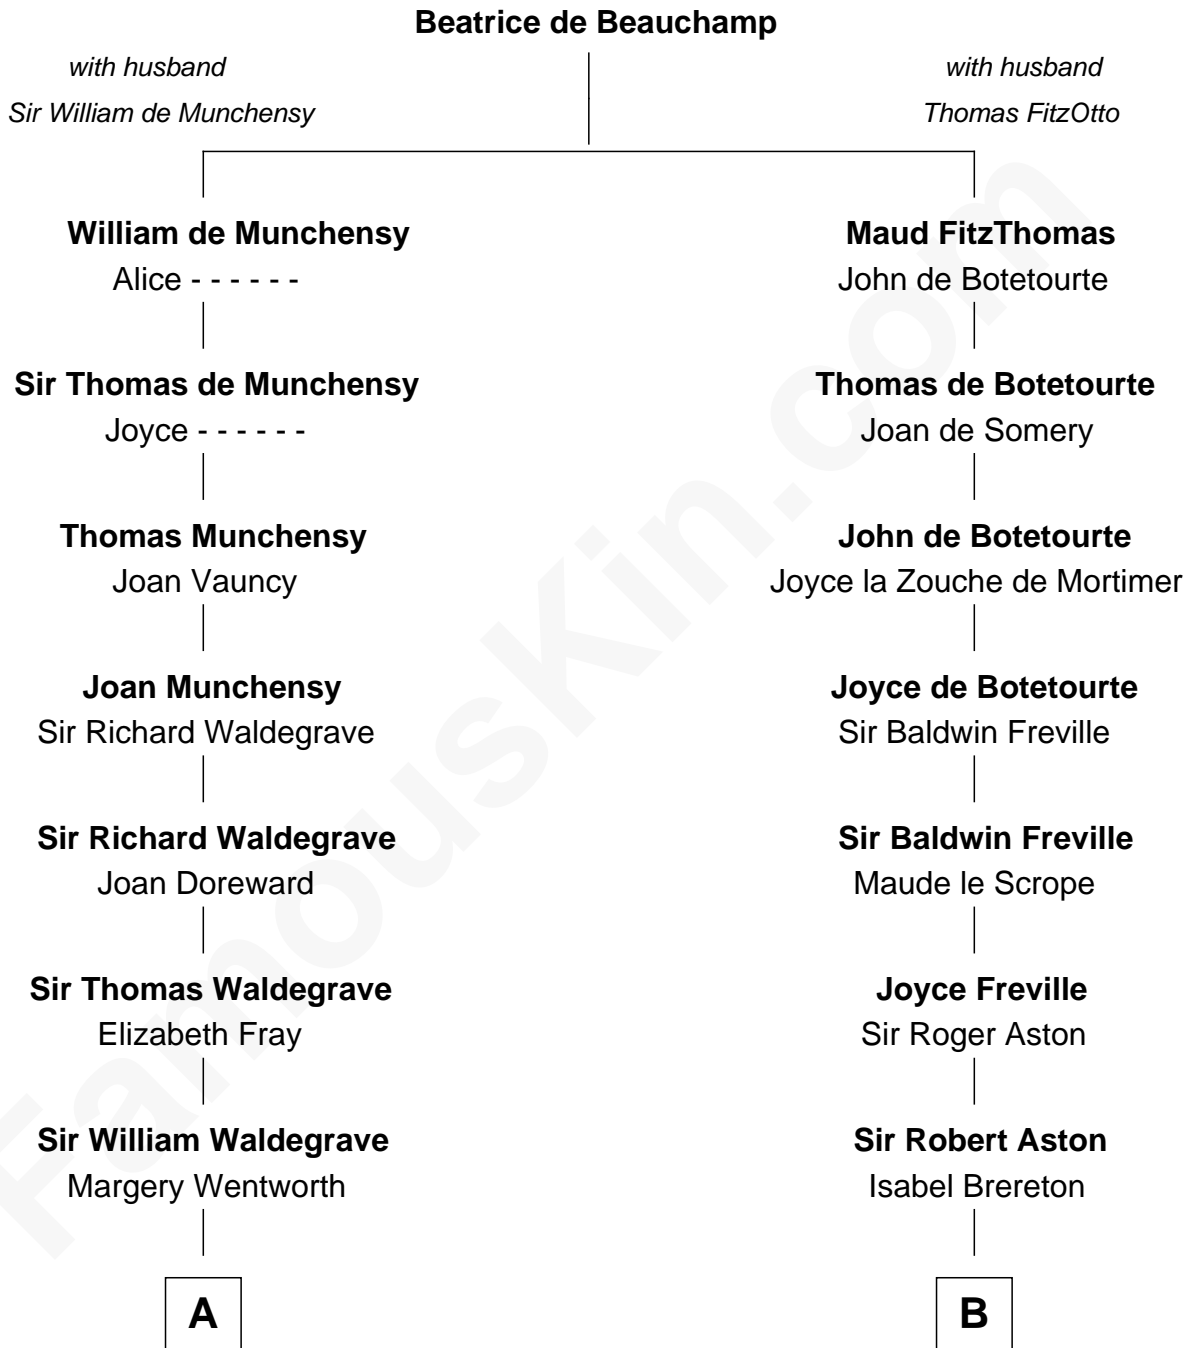

FamousKin.com

Relationship Chart of

Rev. George Burroughs

Executed for Witchcraft, Salem 1692

12th cousin 6 times removed of

Francis Lightfoot Lee

Signer of the Declaration of Independence

C

Gov. Thomas Lee

Hannah Ludwell

Francis Lightfoot Lee

Signer of Declaration of Independence

FamousKin.com