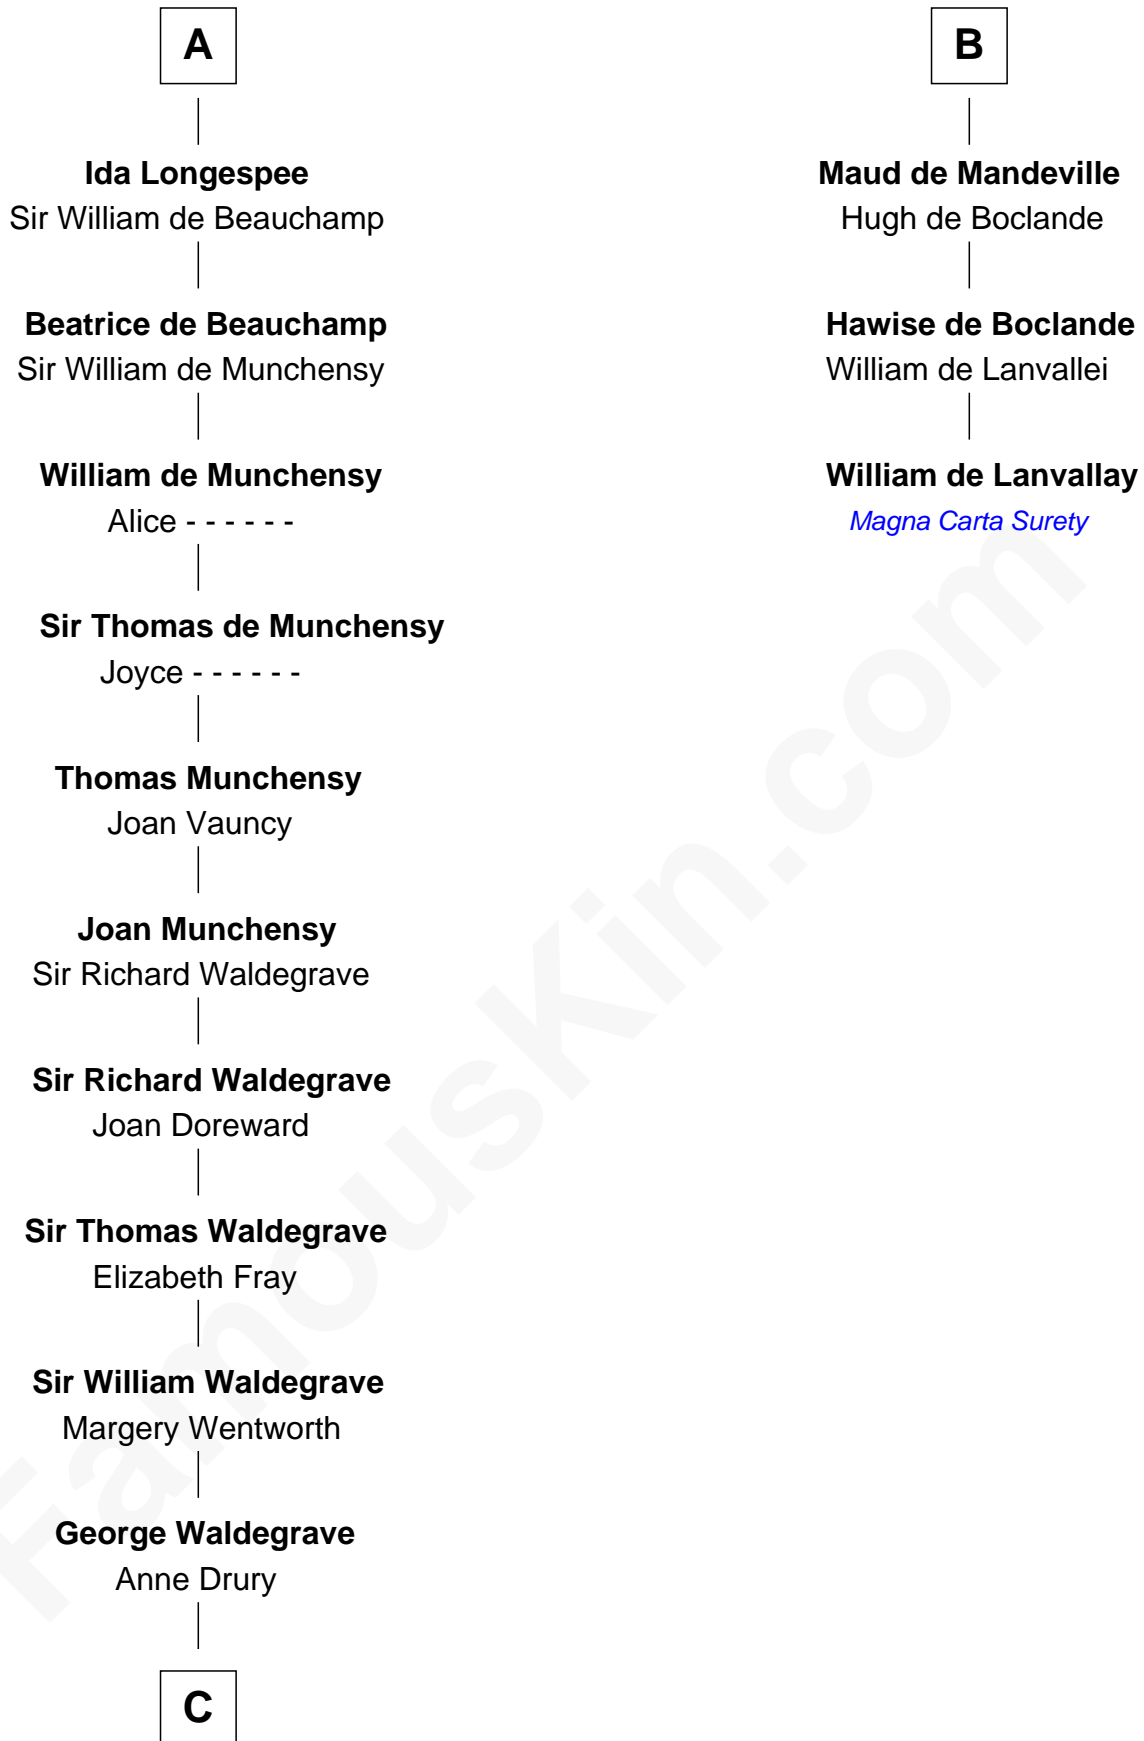

FamousKin.com

Relationship Chart of

Rev. George Burroughs

Executed for Witchcraft, Salem 1692

9th cousin 12 times removed of

William de Lanvallay
Magna Carta Surety

C

Phyllis Waldegrave

Salem Witch Trials 1692