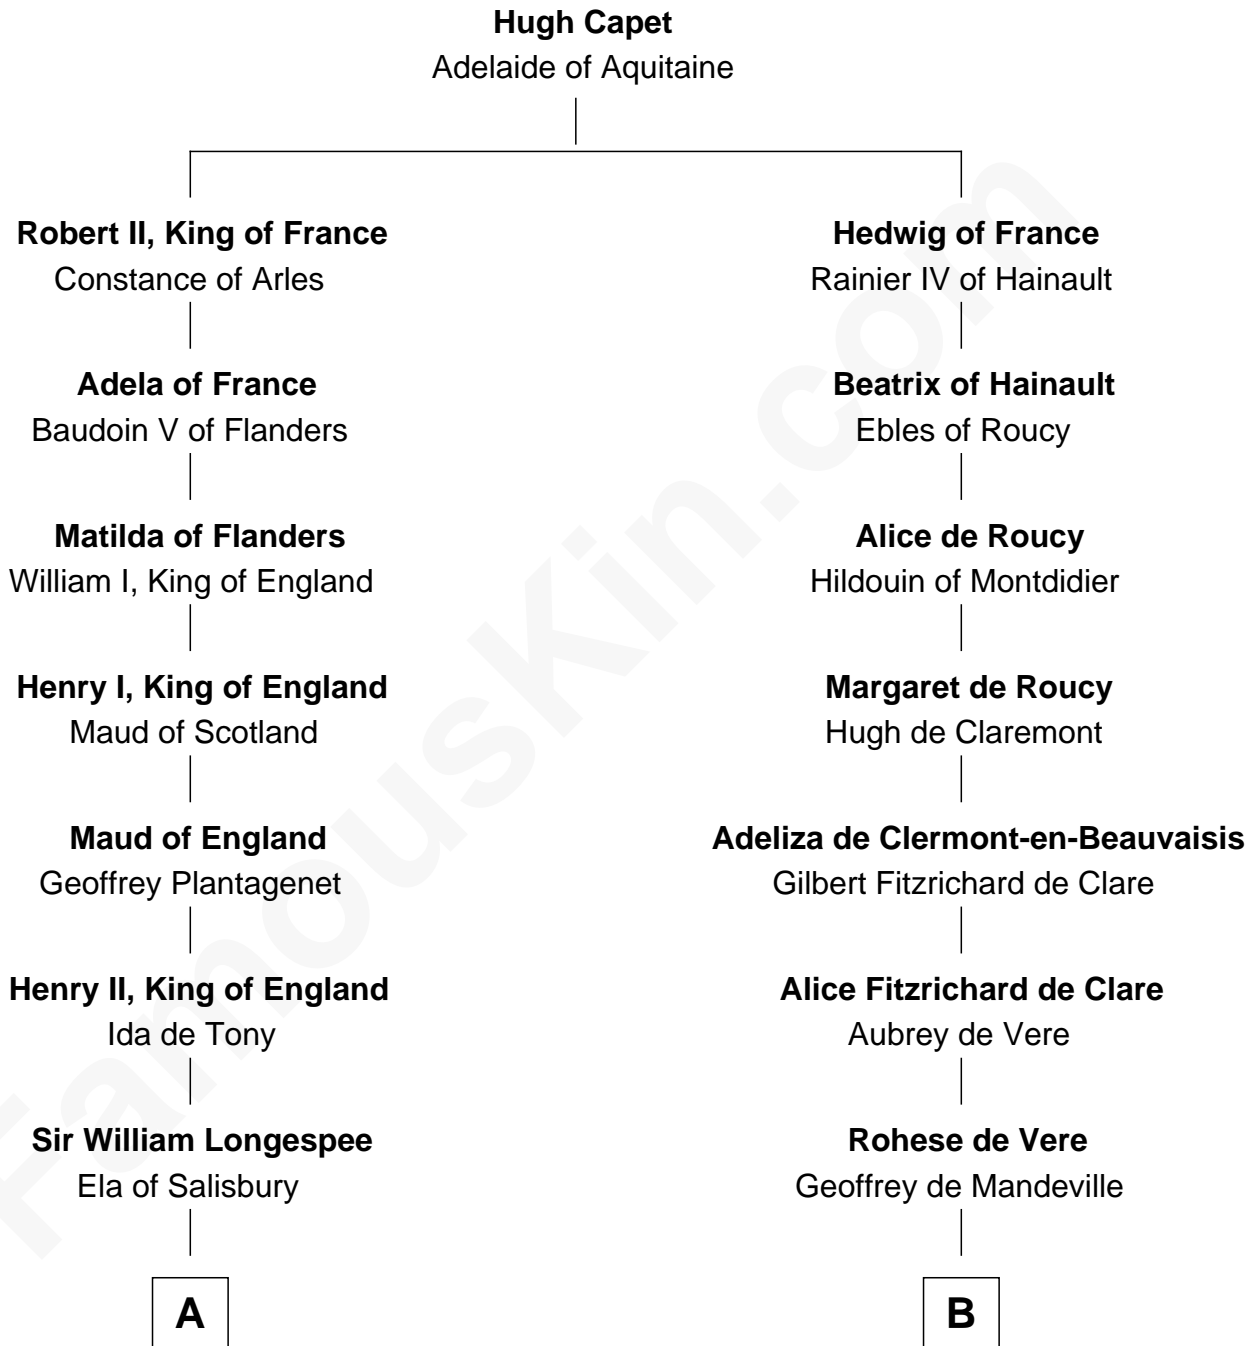

FamousKin.com

Relationship Chart of

Rev. George Burroughs

Executed for Witchcraft, Salem 1692

9th cousin 12 times removed of

William de Lanvallay
Magna Carta Surety

C

Phyllis Waldegrave

Salem Witch Trials 1692