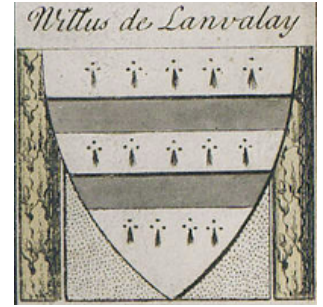

FamousKin.com

Relationship Chart of

Rev. George Burroughs

Executed for Witchcraft, Salem 1692

7th cousin 13 times removed of

William de Lanvallay
Magna Carta Surety

Godfrey of Brionne

A

—
Nathaniel Burrough
Rebecca Stiles

—
Rev. George Burroughs
[Salem Witch Trials 1692](#)

FamousKin.com