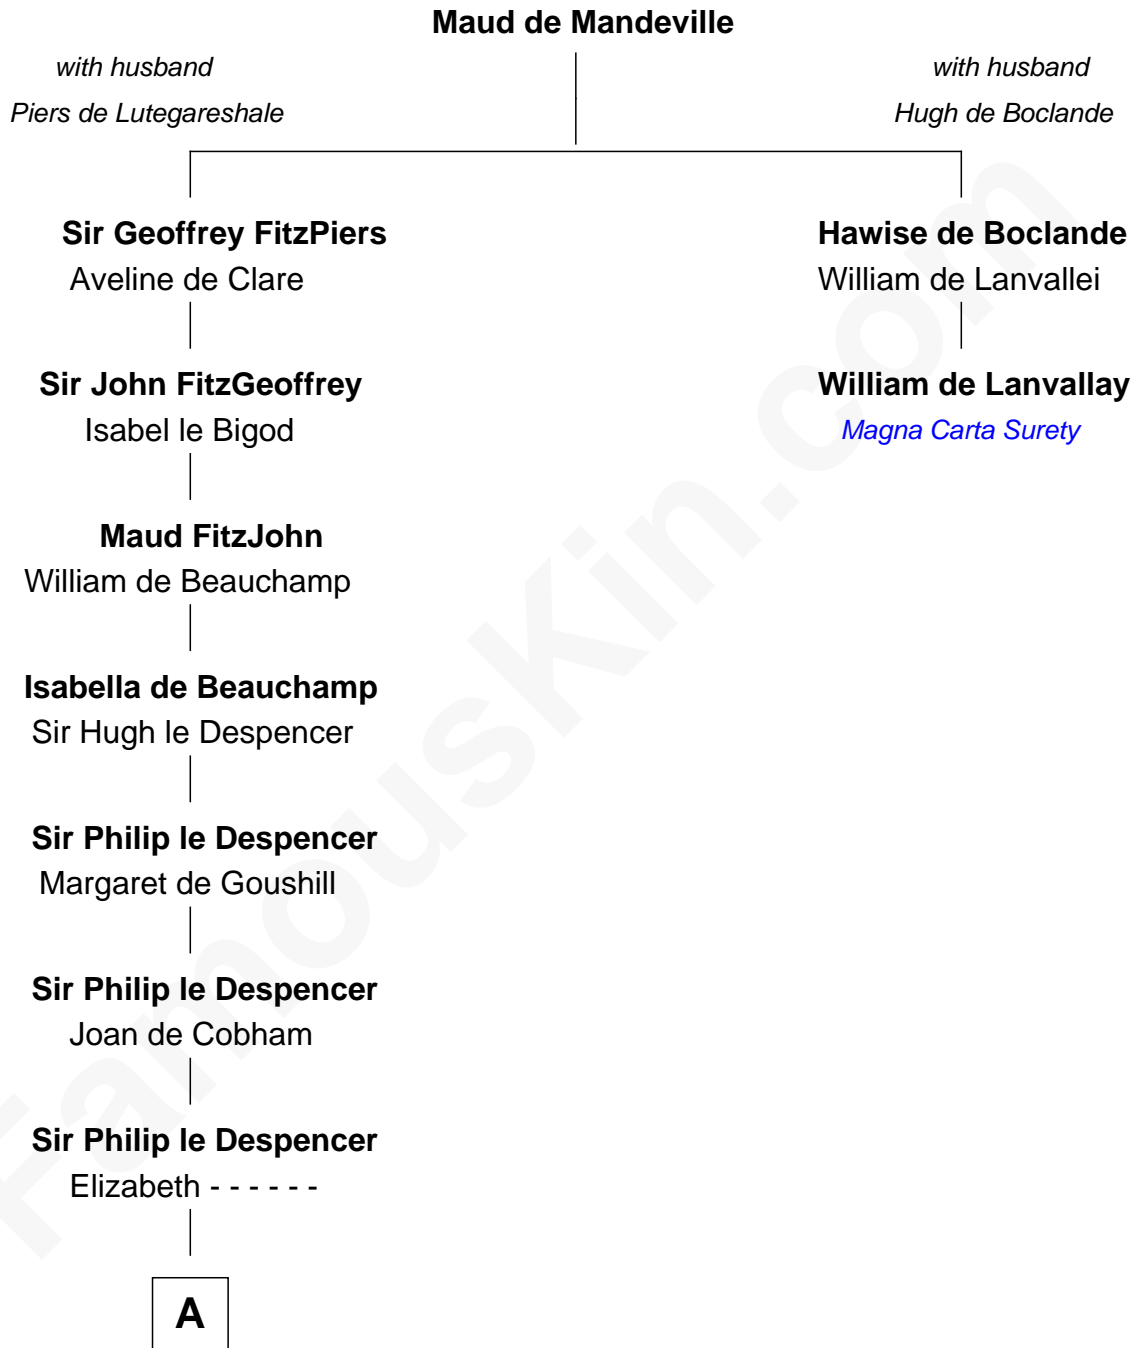

# FamousKin.com Relationship Chart of

**Rev. George Burroughs**  
*Executed for Witchcraft, Salem 1692*

1st cousin 15 times removed of

**William de Lanvallay**  
*Magna Carta Surety*

**A**

—  
**Sir Philip le Despencer**

Elizabeth de Tibetot

—  
**Margery Despencer**

Sir Roger Wentworth

—  
**Henry Wentworth**

Elizabeth Howard

—  
**Margery Wentworth**

Sir William Waldegrave

—  
**George Waldegrave**

Anne Drury

—  
**Phyllis Waldegrave**

Thomas Higham

—  
**Bridget Higham**

Thomas Burrough

—  
**Rev. George Burrough**

Frances Sparrow

—  
**Nathaniel Burrough**

Rebecca Stiles

—  
**Rev. George Burroughs**

*Salem Witch Trials 1692*