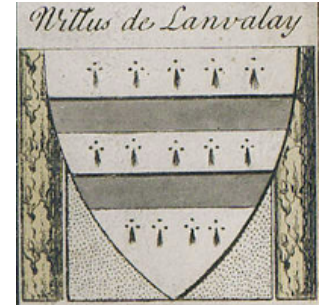

# FamousKin.com Relationship Chart of

**Rev. George Burroughs**  
*Executed for Witchcraft, Salem 1692*

1st cousin 15 times removed of

**William de Lanvallay**  
*Magna Carta Surety*

**A**

—  
**Sir Philip le Despencer**