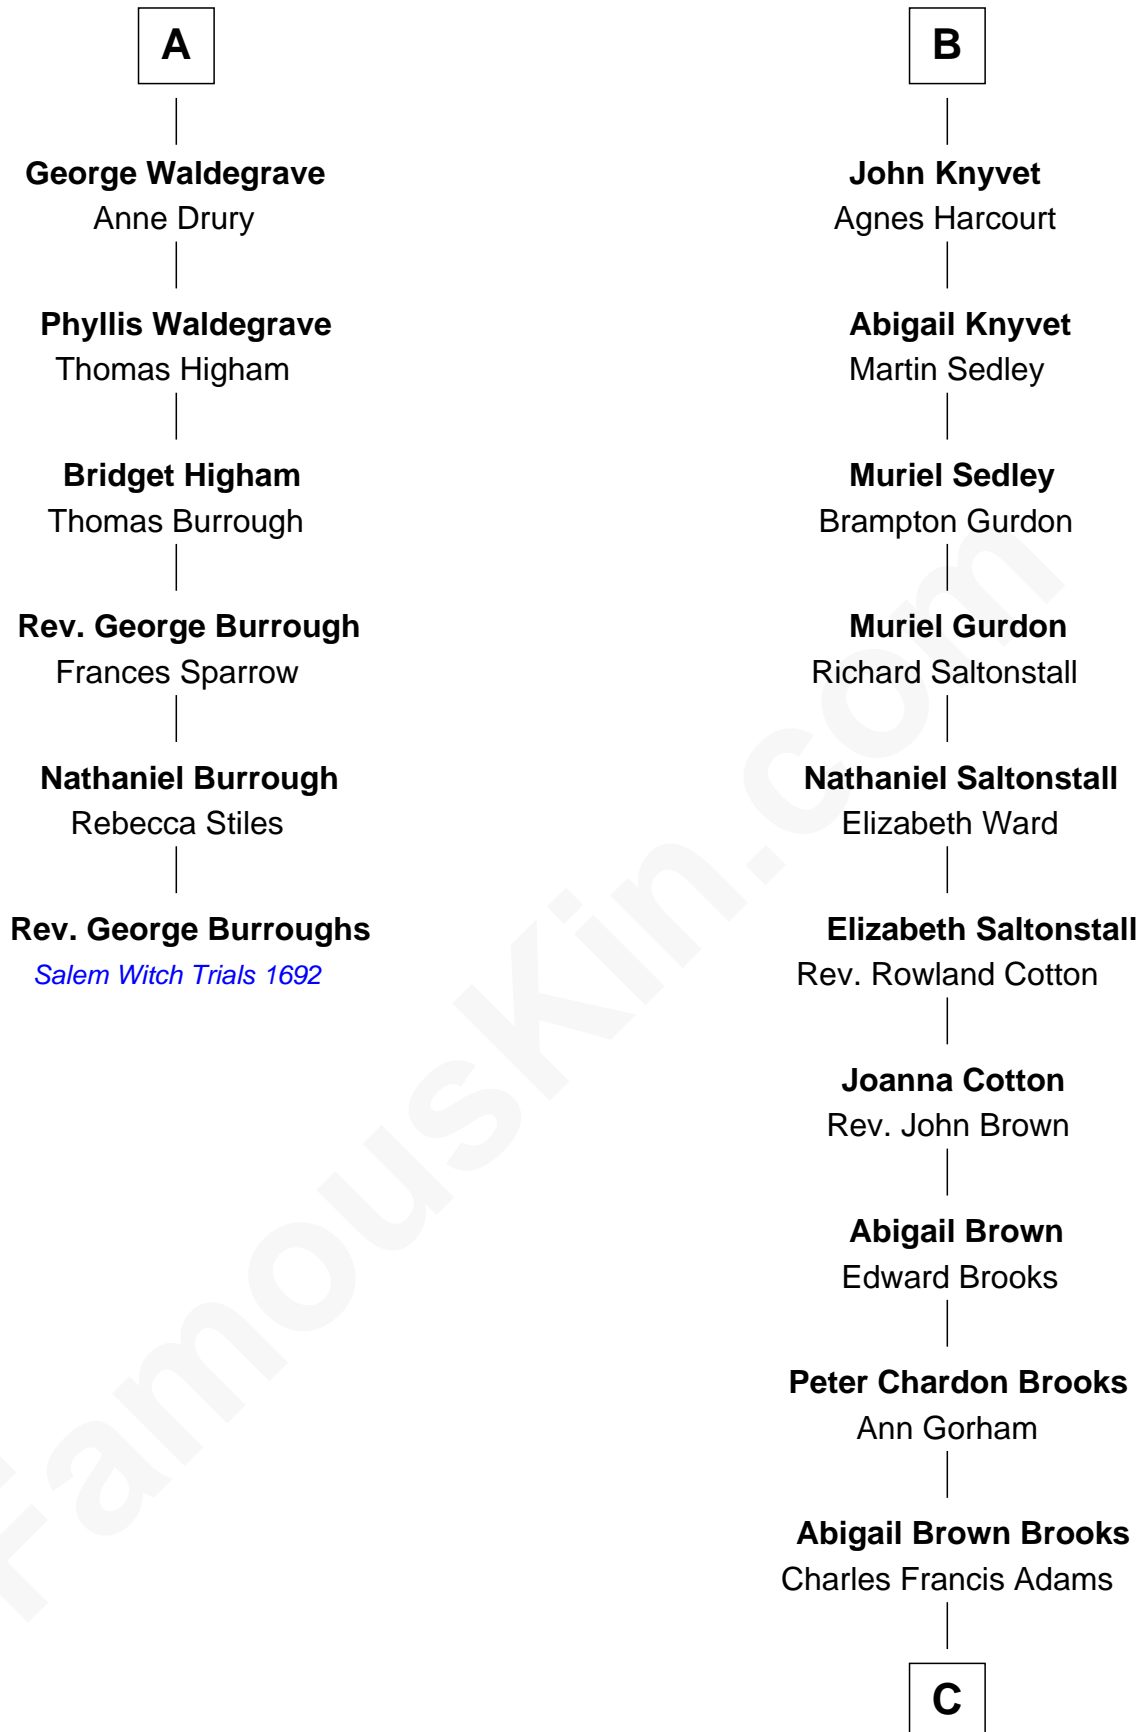

## Relationship Chart of

**Rev. George Burroughs**

*Executed for Witchcraft, Salem 1692*

**12th cousin 8 times removed of**

**John Adams Morgan**

*1952 Olympic Sailing Gold Medalist*

**William de Ros**  
Maude de Vaux

C

**John Quincy Adams**

Frances Cadwallader Crowninshield

**Charles Francis Adams**

Frances Lovering

**Catherine Frances Lovering Adams**

Henry Sturgis Morgan

**John Adams Morgan**