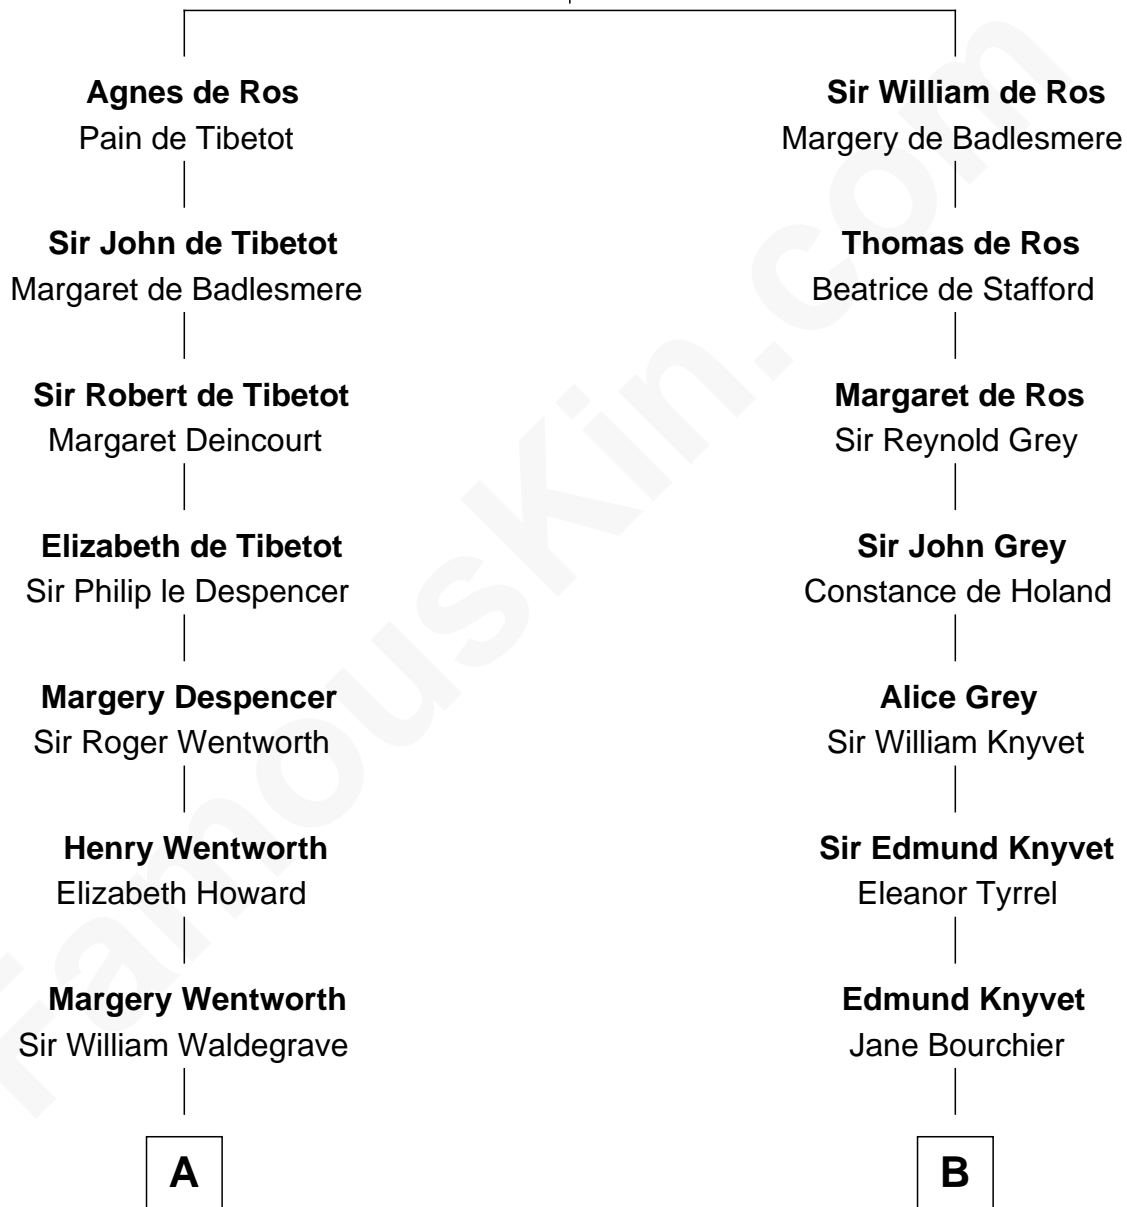

## Relationship Chart of

**Rev. George Burroughs**

*Executed for Witchcraft, Salem 1692*

**12th cousin 8 times removed of**

**John Adams Morgan**

*1952 Olympic Sailing Gold Medalist*

**William de Ros**  
Maude de Vaux

C

**John Quincy Adams**

Frances Cadwallader Crowninshield

**Charles Francis Adams**

Frances Lovering

**Catherine Frances Lovering Adams**

Henry Sturgis Morgan

**John Adams Morgan**