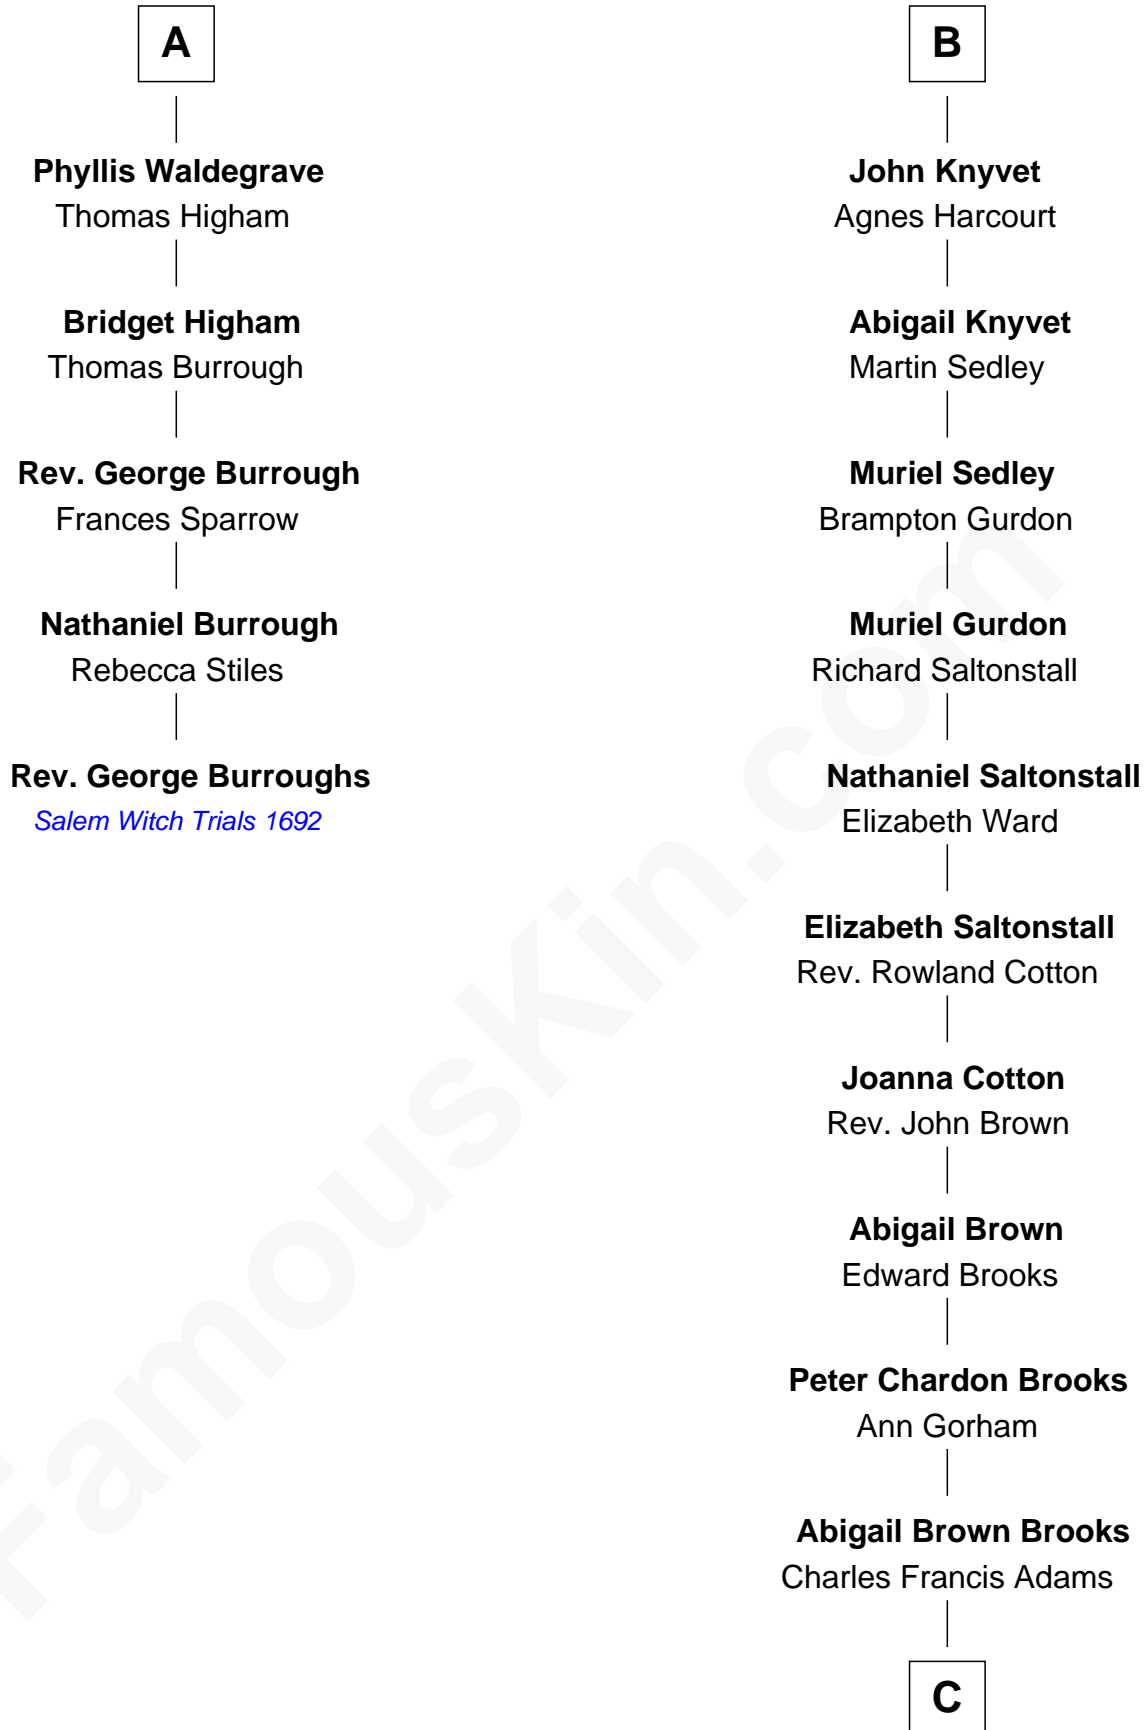

FamousKin.com

Relationship Chart of

Rev. George Burroughs
Executed for Witchcraft, Salem 1692

11th cousin 9 times removed of

John Adams Morgan
1952 Olympic Sailing Gold Medalist

Bartholomew de Badlesmere

Margaret de Clare

Margaret de Badlesmere

Sir John de Tibetot

Sir Robert de Tibetot

Margaret Deincourt

Elizabeth de Tibetot

Sir Philip le Despencer

Margery Despencer

Sir Roger Wentworth

Henry Wentworth

Elizabeth Howard

Margery Wentworth

Sir William Waldegrave

George Waldegrave

Anne Drury

A

Margery de Badlesmere

Sir William Knyvet

Sir Edmund Knyvet

Eleanor Tyrrel

Edmund Knyvet

Jane Bouchier

B

C

John Quincy Adams