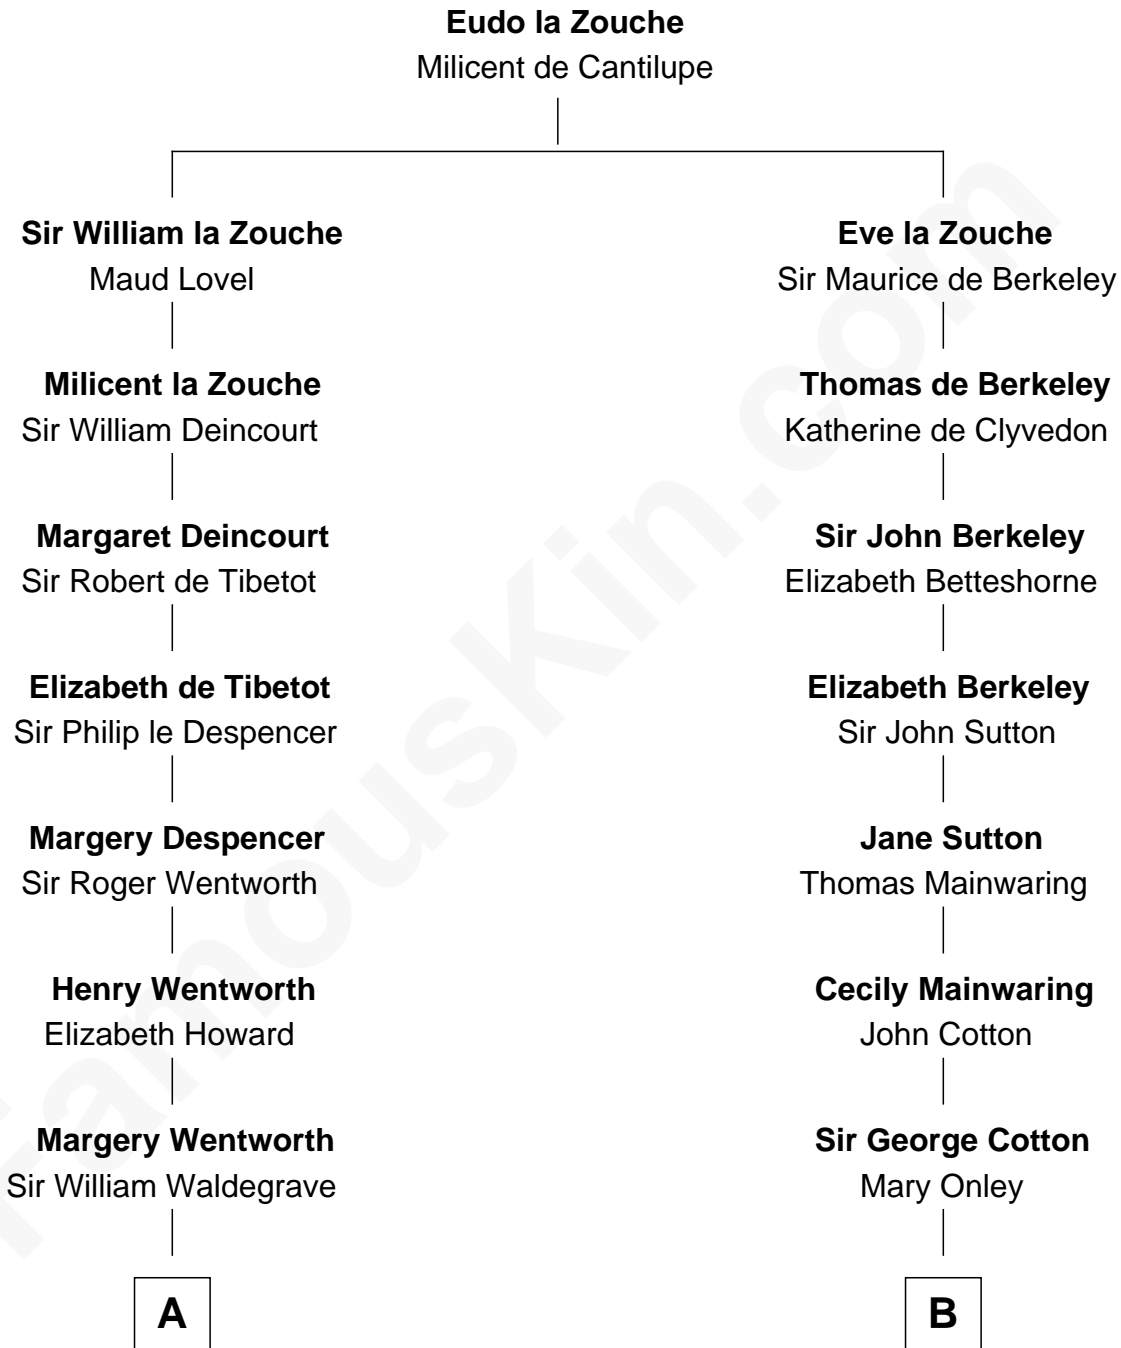

# FamousKin.com

## Relationship Chart of

**Rev. George Burroughs**  
*Executed for Witchcraft, Salem 1692*

12th cousin 7 times removed of

**John Adams Morgan**  
*1952 Olympic Sailing Gold Medalist*

C

**John Pierpont Morgan**