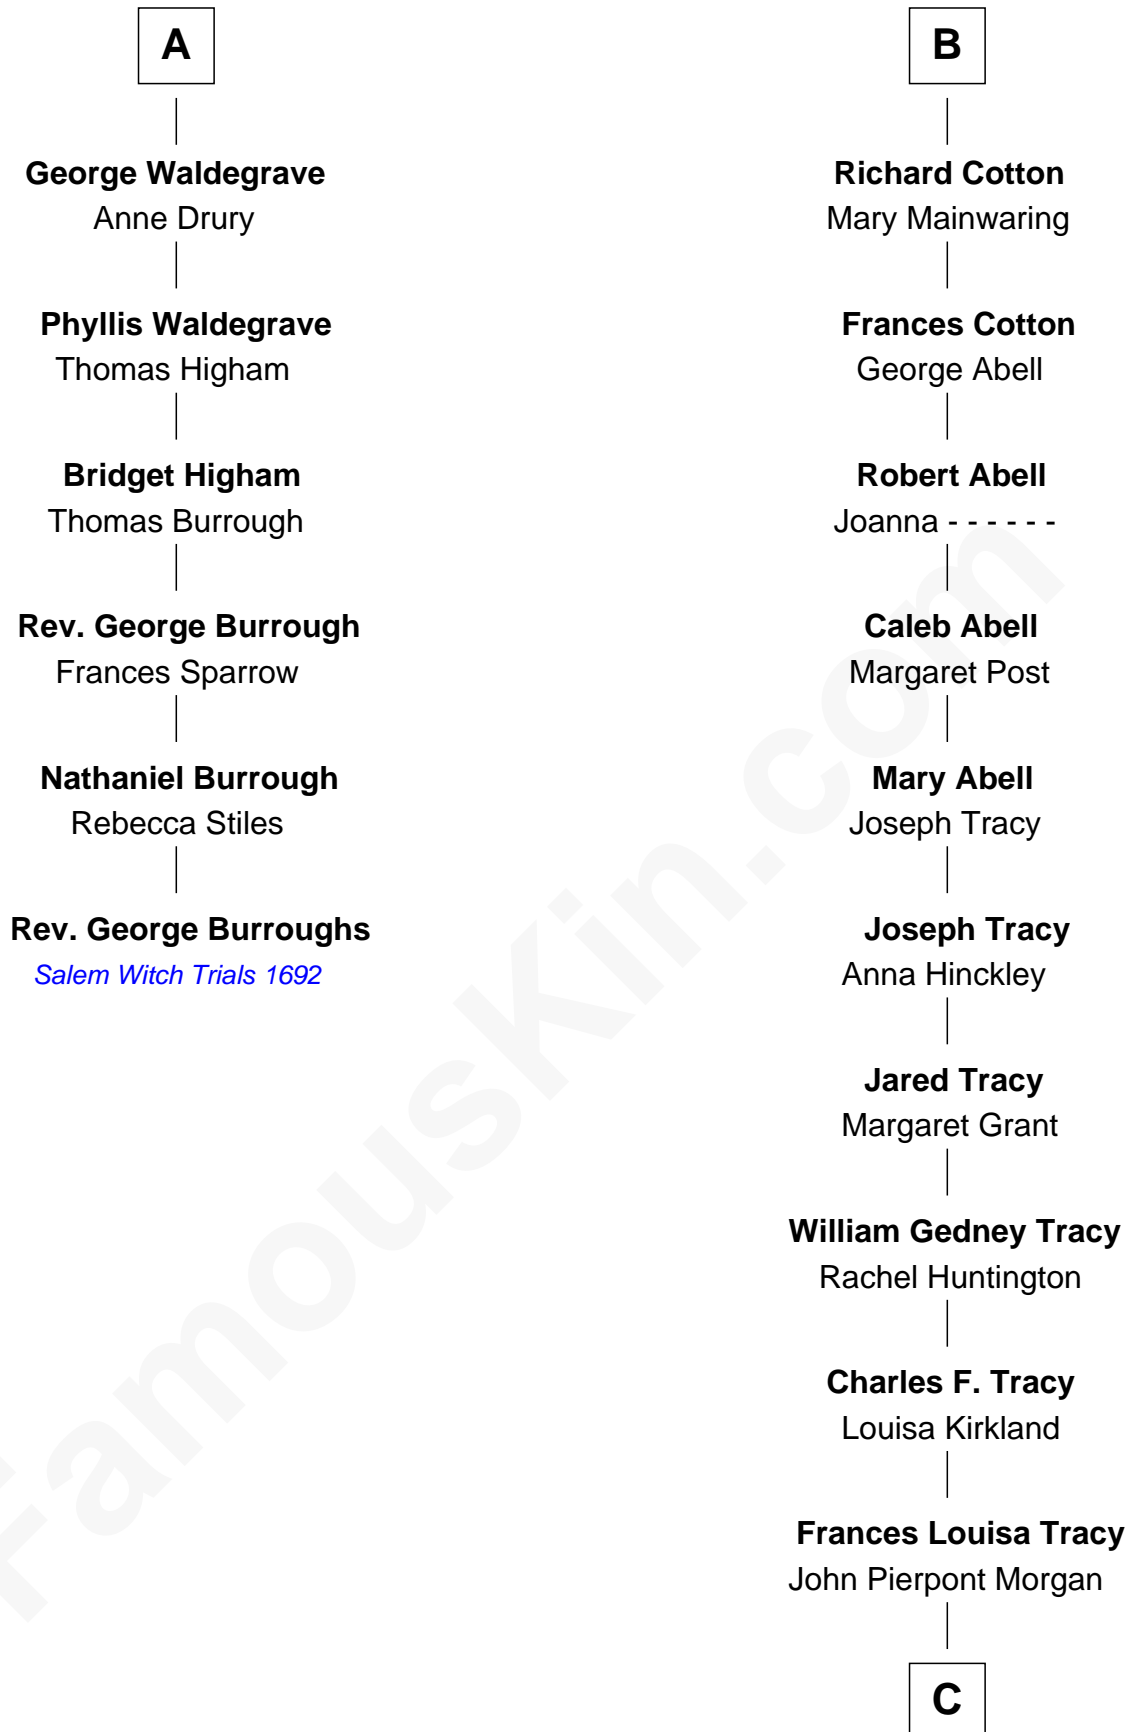

# FamousKin.com

## Relationship Chart of

**Rev. George Burroughs**  
*Executed for Witchcraft, Salem 1692*

12th cousin 7 times removed of

**John Adams Morgan**  
*1952 Olympic Sailing Gold Medalist*

C

**John Pierpont Morgan**

Jane Norton Grew

**Henry Sturgis Morgan**

Catherine Frances Lovering Adams

**John Adams Morgan**

*Olympic Gold Medalist*

FamousKin.com