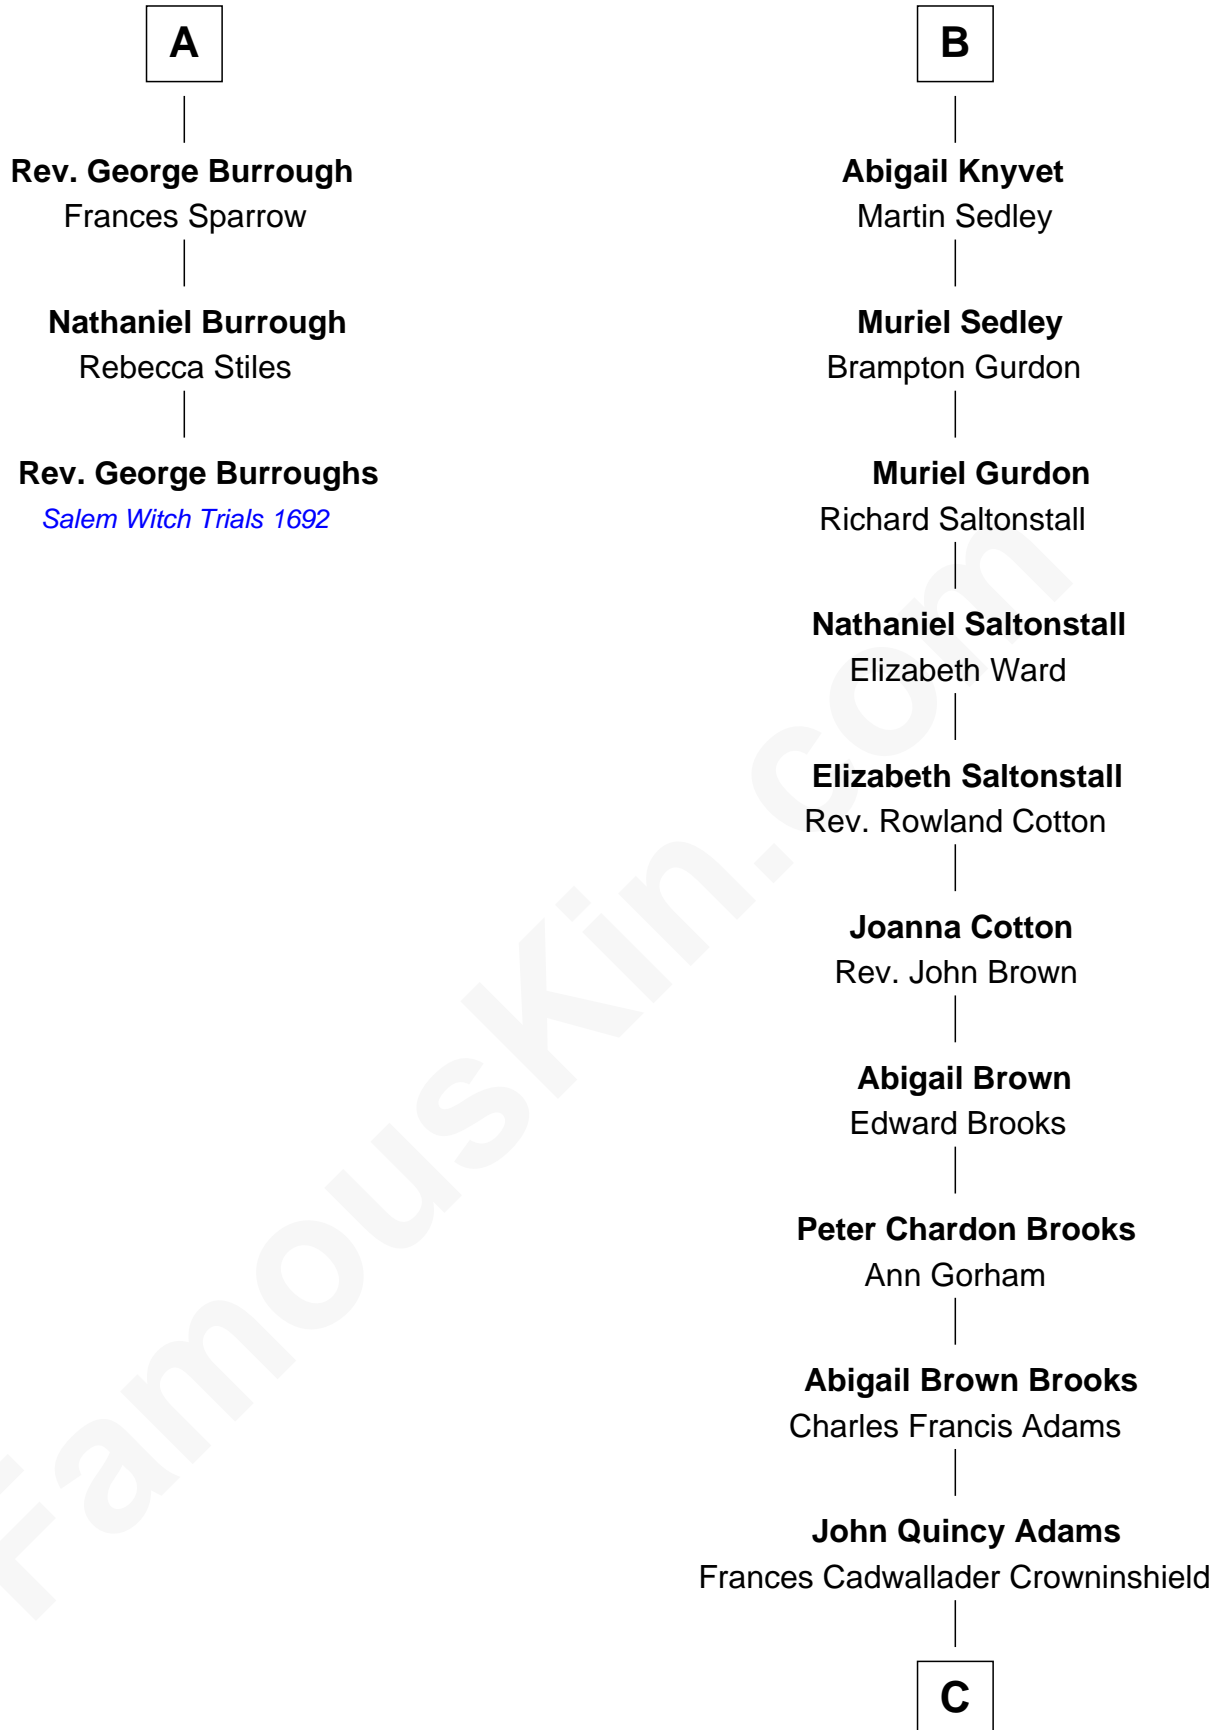

FamousKin.com

Relationship Chart of

Rev. George Burroughs

Executed for Witchcraft, Salem 1692

9th cousin 10 times removed of

John Adams Morgan

1952 Olympic Sailing Gold Medalist

Sir Michael de la Pole

Katherine Wingfield

Sir Thomas de la Pole

Anne Cheney

Katherine de la Pole

Sir Miles Stapleton

Elizabeth Stapleton

Sir William Calthorpe

Anne Calthorpe

Michael de la Pole

Katherine de Stafford

William de la Pole

Joan de la Pole

Thomas Stonor

Mary Stonor

John Barantyne

Sir William Barantyne

Mary Reade

Margaret Barantyne

Sir John Harcourt

Agnes Harcourt

John Knyvet

B

C

Charles Francis Adams